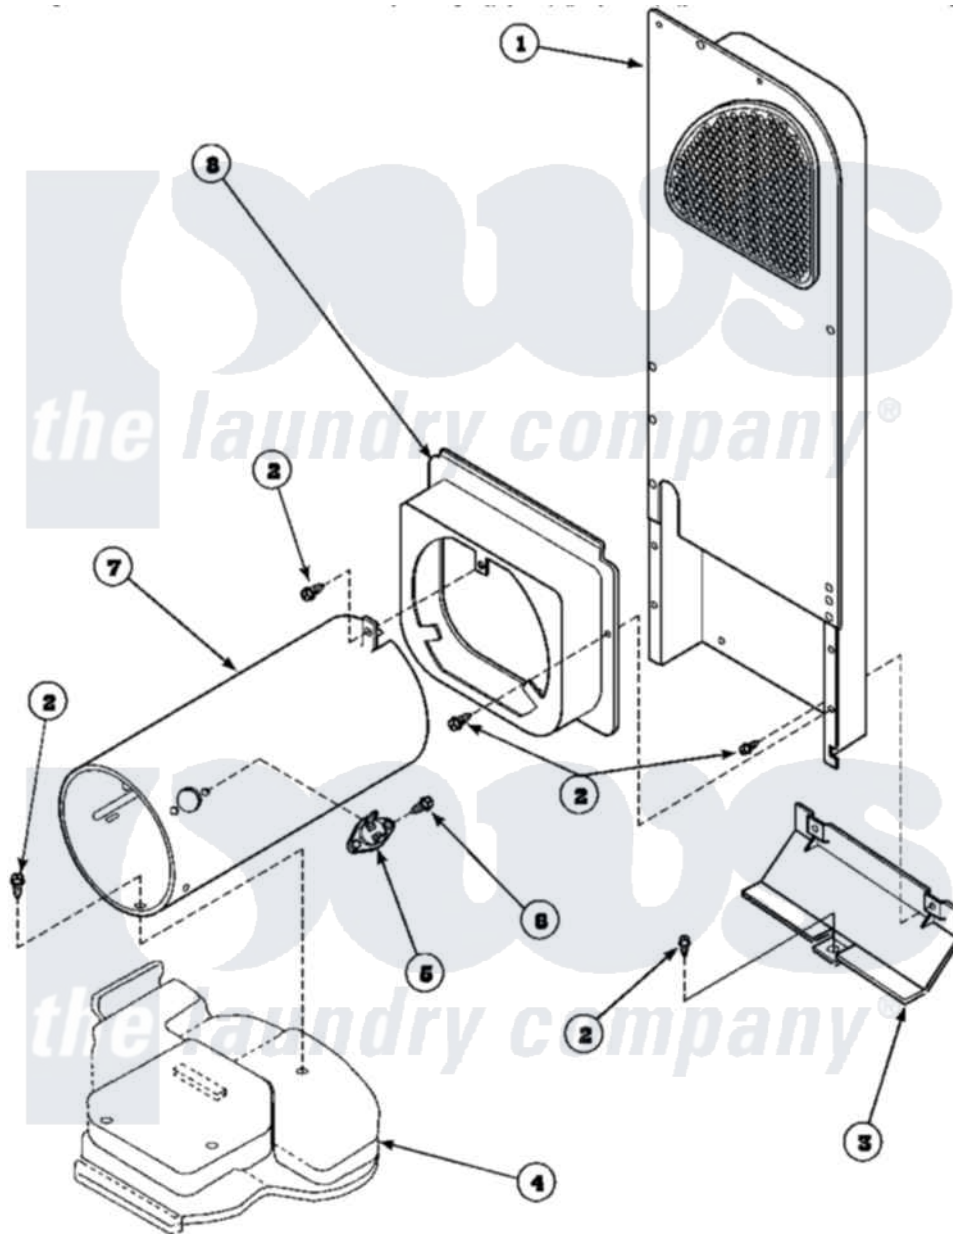

**Amana AGM409L2 (BOM: PAGM409L2) 09 - HEATER BOX ASSY
ORIGINALLY ON GAS DRYER**

Amana [Residential Amana AGM409L2 \(BOM: PAGM409L2\) Dryer Parts](#) Parts Diagram 09 - HEATER BOX ASSY ORIGINALLY ON GAS DRYER
Click on the part number to view part

Item	Original Part Number	Replaced By	Status	Part Description
1	500179P	503605		Assembly, Heater Duct
2	501668	503688		Screw, 10B-16 X .34 I
3	60952		Not Available	SHIELD,HEAT DUCT
4	500070			Base, Dryer
5	Y61886			Thermostat, Limit-Blk
6	51782		Not Available	SCREW, 6B-20X5/16
7	61974		Not Available	BURNER HOUSING
8	500122	510101		Shroud Heat Duct