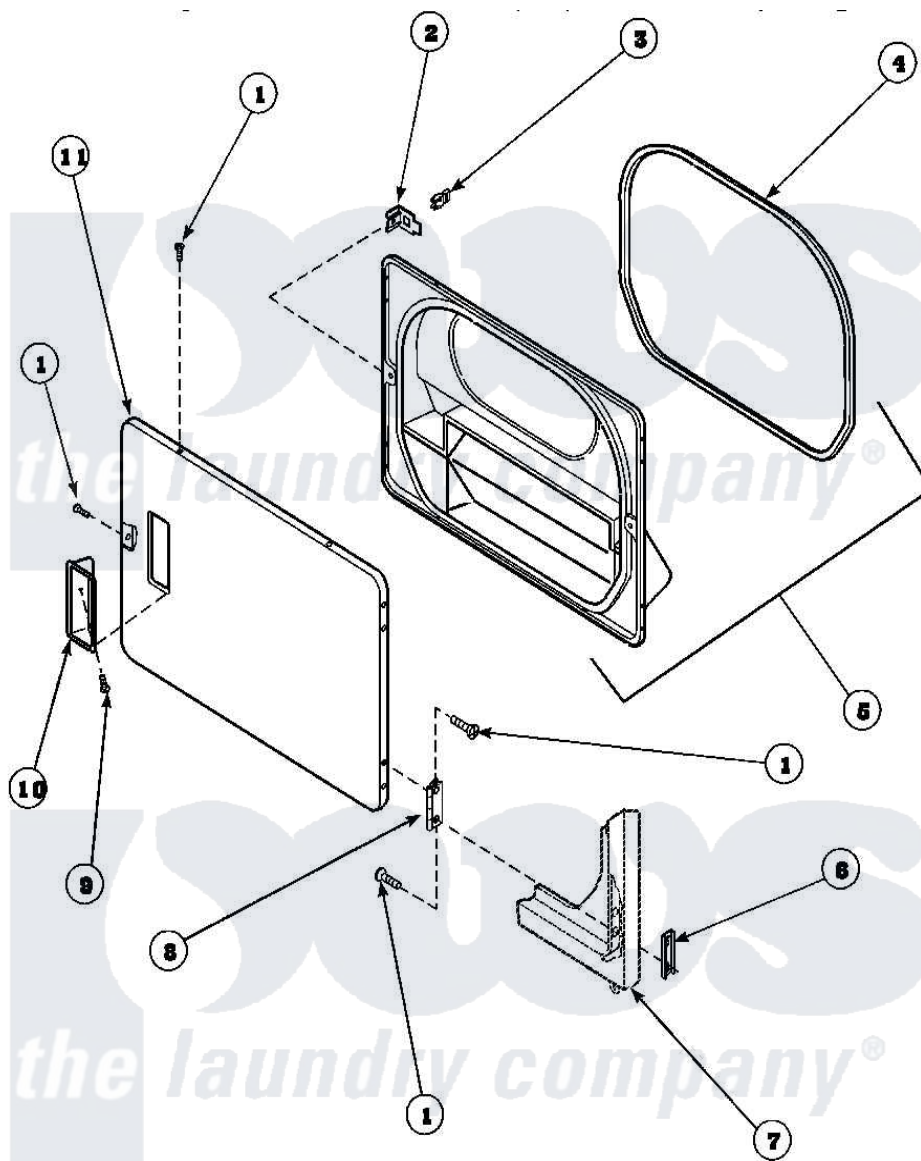

Amana AGM409L2 (BOM: PAGM409L2) 11 - LOADING DOOR

Amana Residential Amana AGM409L2 (BOM: PAGM409L2) Dryer Parts Parts Diagram 11 - LOADING DOOR
 Click on the part number to view part

Item	Original Part Number	Replaced By	Status	Part Description
1	500226			Screw, 8b-16 x 5/8 Tap
2	500223	40116201		Bracket, Door Strike
3	500039	510181		Strike Doormetal
4	500200		Not Available	SEAL,DOOR
5	500199		Not Available	ASSY,LINER & SEAL
6	500236			Clip, Door Hinge Mount
7	500033		Not Available	FRONT PANEL
8	500041	Y503676		Hinge, Door And Top
9	500297	8281236		Screw
10	500042		Not Available	DOOR PULL
11	500040			Outer Door Panel
NI	500035		Not Available	COMPLETE LOADING DOOR ASSEMBLY