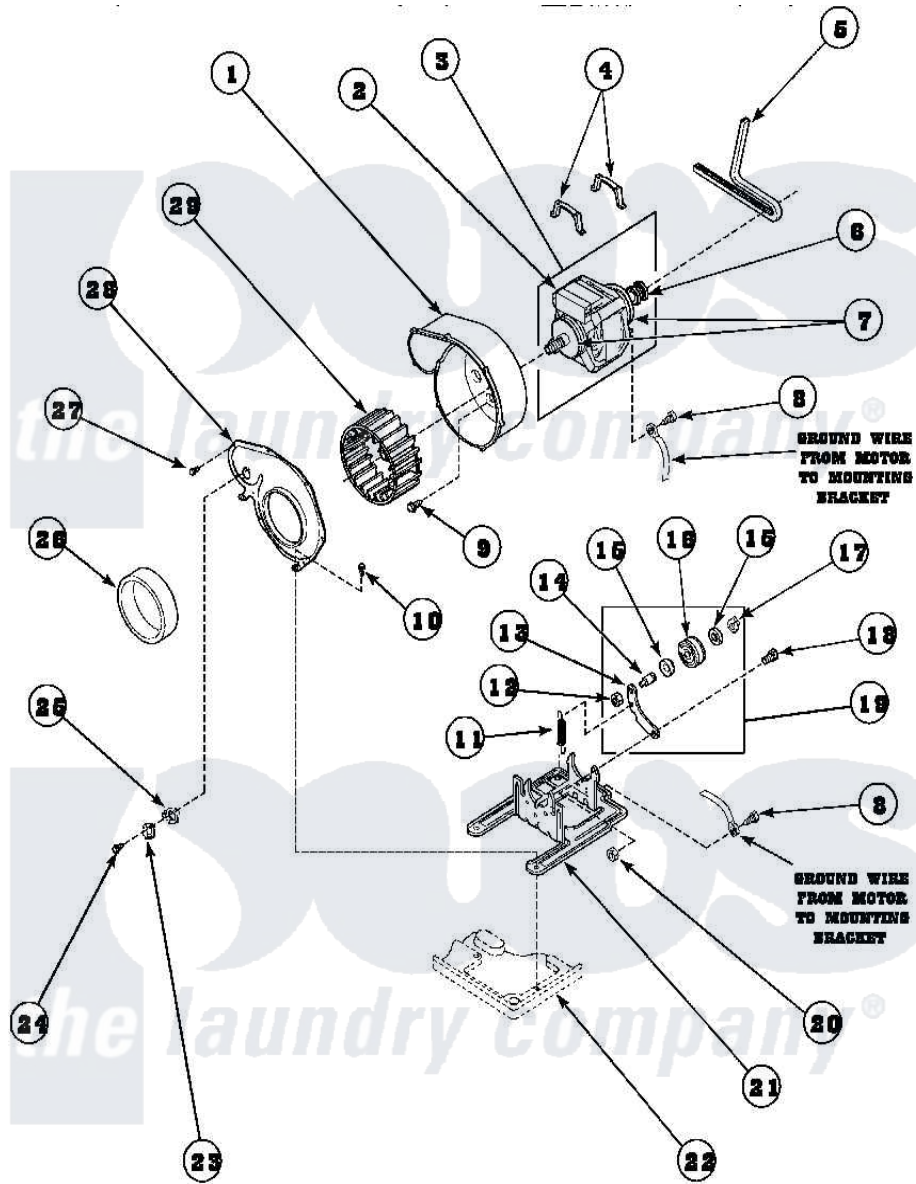

Amana AGM409L2 (BOM: PAGM409L2) 14 - MOTOR, EXHAUST FAN AND BELT

Amana Residential Amana AGM409L2 (BOM: PAGM409L2) Dryer Parts Parts Diagram 14 - MOTOR, EXHAUST FAN AND BELT

Click on the part number to view part

Item	Original Part Number	Replaced By	Status	Part Description
1	56020			Housing, Blower
2	501218		Not Available	MOTOR SWITCH (DOES NOT INCLUDE THERMAL PROT
3	501211	2200376		Motor
4	Y58047	660658		Clamp, Motor Mounting 343481 685441
5	59174	40111201		Belt, Cylinder
6	500011			Pulley, Motor
7	590P3			Motor Hub Ring Kit
8	20530			Screw, 10-24 x 3/8 Hex
9	501668	503688		Screw, 10B-16 X .34 I
10	33562	27001200		Screw
11	56076			Spring, Idler
12	56156	358160		Nut
13	500910	37001144		Assembly- Idler

14	56461		Shaft
15	52549		Washer, 501 ID X3/4 Odx
16	Y54414		Assembly, Wheel And Bearing
17	23748		Ring, Retaining
18	500824		Screw, 1/4-20 Unc Hex
19	500269	37001287	Assembly, Idler Lever/Shaft/Pulley
20	52566	27001225	Nut, Jam Mid Lock 1/4-20
21	500822	503613	Mount, Motor
22	500070		Base, Dryer
23	Y61372		Thermostat
"	503551		Thermostat, Cycling
"	56410		Thermostat
24	23222	3177991	Screw
"	Y33561	489464	Screw
25	61401	61623	Thermostat, Heater-BR
26	500313		Seal, Blower Housing
27	31260		Screw, No.8 X 3/8 Ind H
28	500078	511969P	Kit Blower Housing And Cover
29	56000	510139P	Assembly Blower Fan Package