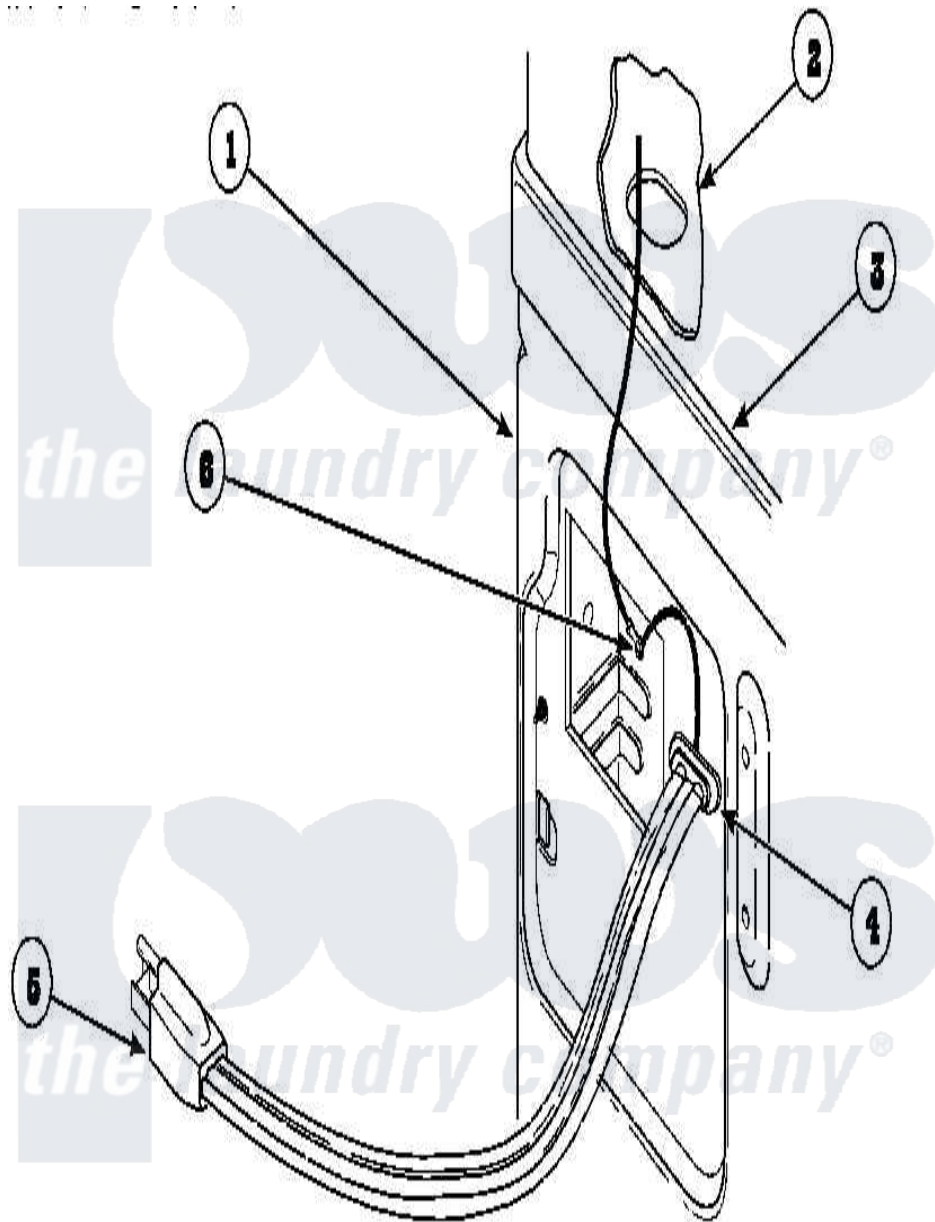

Amana AGM409L2 (BOM: PAGM409L2) 15 - POWER CORDS

Amana Residential Amana AGM409L2 (BOM: PAGM409L2) Dryer Parts Parts Diagram 15 - POWER CORDS
 Click on the part number to view part

Item	Original Part Number	Replaced By	Status	Part Description
1	500001P		Not Available	(ADD LETTER BEFORE "P" IN PART
2	500343		Not Available	PANEL, BACK(HOME HOOD)
3	500085P		Not Available	(ADD LETTER L-L, W-W TO PART N
4	21903	211881		Grommet, Cord Part Not Used- Gas Models Only
5	Y56222	27001142		Cord, Power
6	501668	503688		Screw, 10B-16 X .34 I
"	20530			Screw, 10-24 x 3/8 Hex