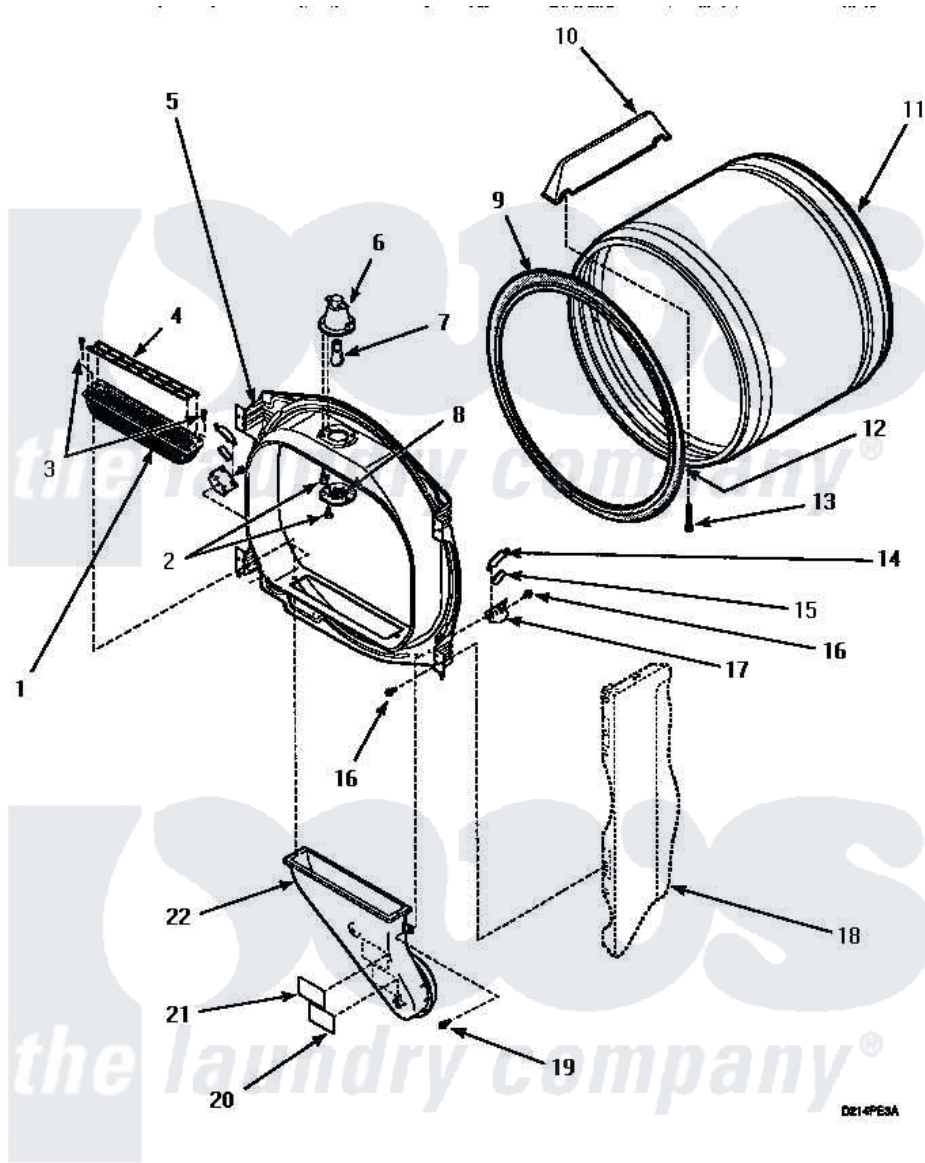

Amana AGM409W 04 - FR BLKHD, AIR DUCT, FELT SEAL & CYLINDER

FRONT BULKHEAD, AIR DUCT, FELT SEAL AND CYLINDER

Amana [Residential Amana AGM409W Dryer Parts](#) Parts Diagram 04 - FR BLKHD, AIR DUCT, FELT SEAL & CYLINDER

[Click on the part number to view part](#)

Item	Original Part Number	Replaced By	Status	Part Description
1	502140P			Filter, Lint Kit
"	502093	502140P		Filter, Lint Kit
2	500248	M0211530		Screw-SM No.8-18 X 3/8"
3	500226			Screw, 8b-16 x 5/8 Tap
4	502092			Cover, Lint Filter
5	500117W		Not Available	ASSY,BULKHEAD-FRONT-COMP
9	501801	37001132		Seal, Cylinder
10	500022	510102		Baffle- SH
11	500013WP		Not Available	ASSY,CYLINDER-HOME-
12	22506P	511637P		Adh Dow 737 Clr 3 Oz Tube
13	Y62588			Screw, 10BT-12 X 1 Tap
14	Y501676	37001298		Glide- Dry
15	500121	510189		Pad Felt
16	501668	503688		Screw, 10B-16 X .34 I
17	501554	12002090		Bracket