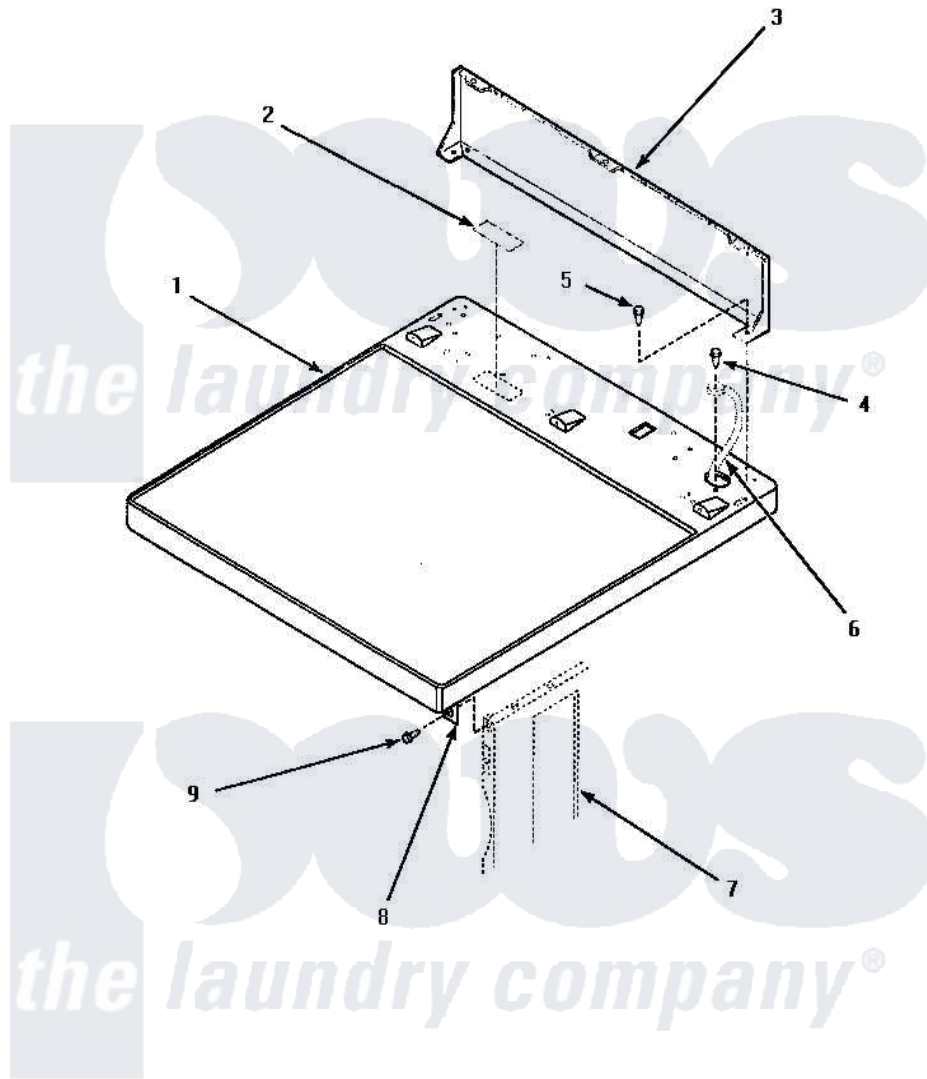

# Amana AGM409W2 02 - CABINET TOP & CONTROL HOOD REAR PANEL

## CABINET TOP AND CONTROL HOOD REAR PANEL

Amana [Residential Amana AGM409W2 Dryer Parts](#) Parts Diagram 02 - CABINET TOP & CONTROL HOOD REAR PANEL

[Click on the part number to view part](#)

Item	Original Part Number	Replaced By	Status	Part Description
1	500085WP	<a href="#">37001027</a>		Panel, Top
"	500085LP	<a href="#">510029LP</a>		Kit Top Panel W/Hdw domestic
2	24903		Not Available	STICKER, DISCONNECT POW
3	500343		Not Available	PANEL, BACK (HOME HOOD)
4	<a href="#">20530</a>			Screw, 10-24 x 3/8 Hex
5	501086	<a href="#">90767</a>		Screw, 8A X 3/8 HeX Washer Head Tapping
6	Y00000000		Not Available	SEE NOTE GROUND WIRE FROM REAR BULKHEAD, GREEN
7	Y00000000		Not Available	SEE NOTE CABINET -- (SEE CABINET PAGE)
8	500084	<a href="#">40130801</a>		Bracket, Top Mount
9	33562	<a href="#">27001200</a>		Screw