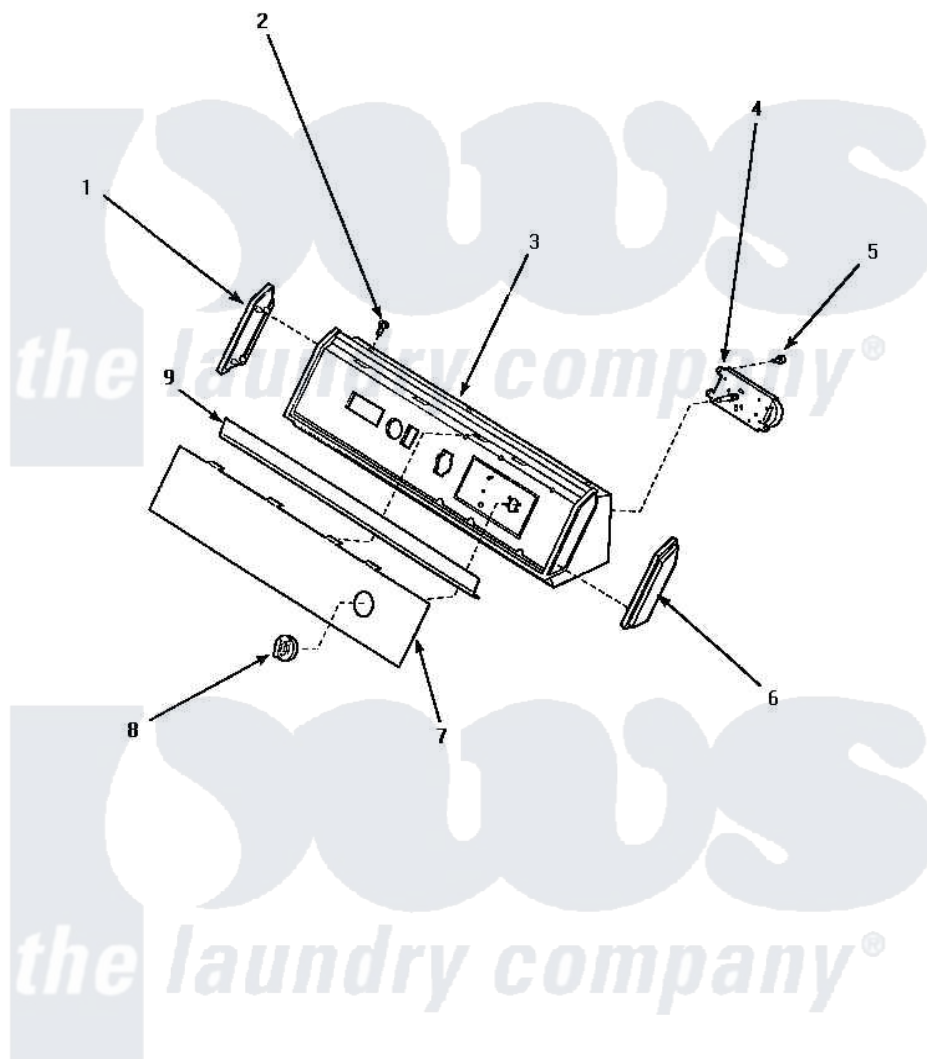

Amana AGM409W2 06 - GRAPHIC PANEL, CONTROL HOOD & CONTROLS

GRAPHIC PANEL, CONTROL HOOD AND CONTROLS
(Models AEM407*2, AGM409*2, AEM427*2 and AGM429*2)
 *Is the color designator, "L" indicates ALMOND color and "W" indicates WHITE color.

Amana [Residential Amana AGM409W2 Dryer Parts](#) Parts Diagram 06 - GRAPHIC PANEL, CONTROL HOOD & CONTROLS

[Click on the part number to view part](#)

Item	Original Part Number	Replaced By	Status	Part Description
"	NOTE:		Not Available	NOTE: (TIMERS USED ARE FROM DIFFERENT VENDORS. ALTHOUGH THEY DIFFER IN APPEARANCE, THEY ARE COMPLETELY INTERCHANGEABLE WHEN IDENTIFIED BY THE SAME PART NUMBER)
1	31249		Not Available	CAP,END-L.H.-CHROME
2	31752		Not Available	SCREW,No.8ABX3/4 POZIDRI
3	62745	660966		Switch-WL
"	59937		Not Available	ASSY, HOOD MTG
4	501881		Not Available	TIMER
5	501086	90767		Screw, 8A X 3/8 HeX Washer Head Tapping
6	31248			Cap, End-RH-Chrome
7	502204		Not Available	PANEL, GRAPHICS GRAY

"	502202		Panel, Graphics Black
8	62234	Not Available	ASSY,TIMER KNOB & SKIRT WHITE
"	62176	Not Available	ASSY,TIMER KNOB & SKIR
9	61849R	Not Available	TRIM, CONT PNL TOP