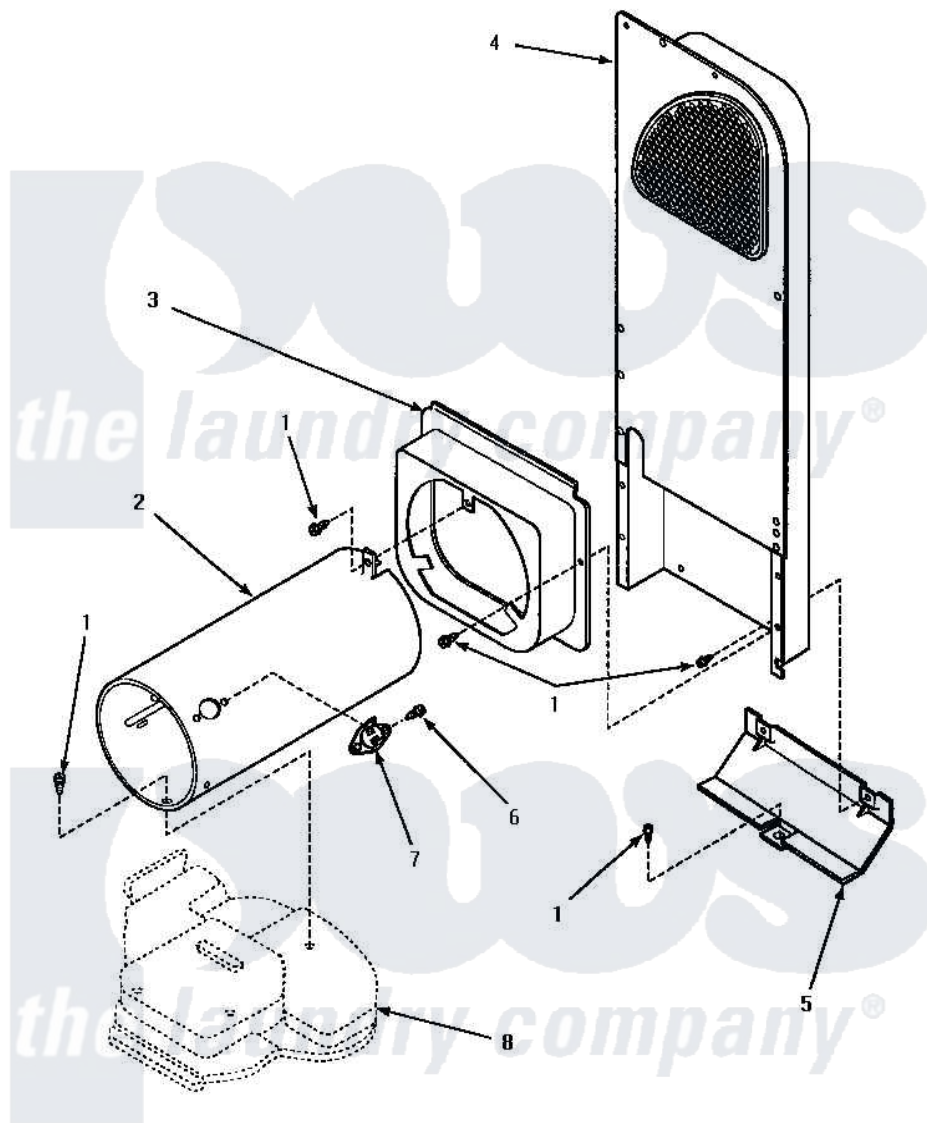

Amana AGM409W2 08 - HEATER BOX ASSY, ORIGINAL

HEATER BOX ASSEMBLY ORIGINALLY ON DRYER

Amana [Residential Amana AGM409W2 Dryer Parts](#) Parts Diagram 08 - HEATER BOX ASSY, ORIGINAL
 Click on the part number to view part

Item	Original Part Number	Replaced By	Status	Part Description
1	501668	503688		Screw, 10B-16 X .34 I
2	61974		Not Available	BURNER HOUSING
3	500122	510101		Shroud Heat Duct
4	Y00000000		Not Available	SEE NOTE HEATER BOX ASSEMBLY -- (SEE HEATER BOX REPLACEMENT PAGE)
5	60952		Not Available	SHIELD,HEAT DUCT
6	51782		Not Available	SCREW, 6B-20X5/16
7	Y61886			Thermostat, Limit-Blk
8	Y00000000		Not Available	SEE NOTE BASE -- (SEE CABINET PAGE)