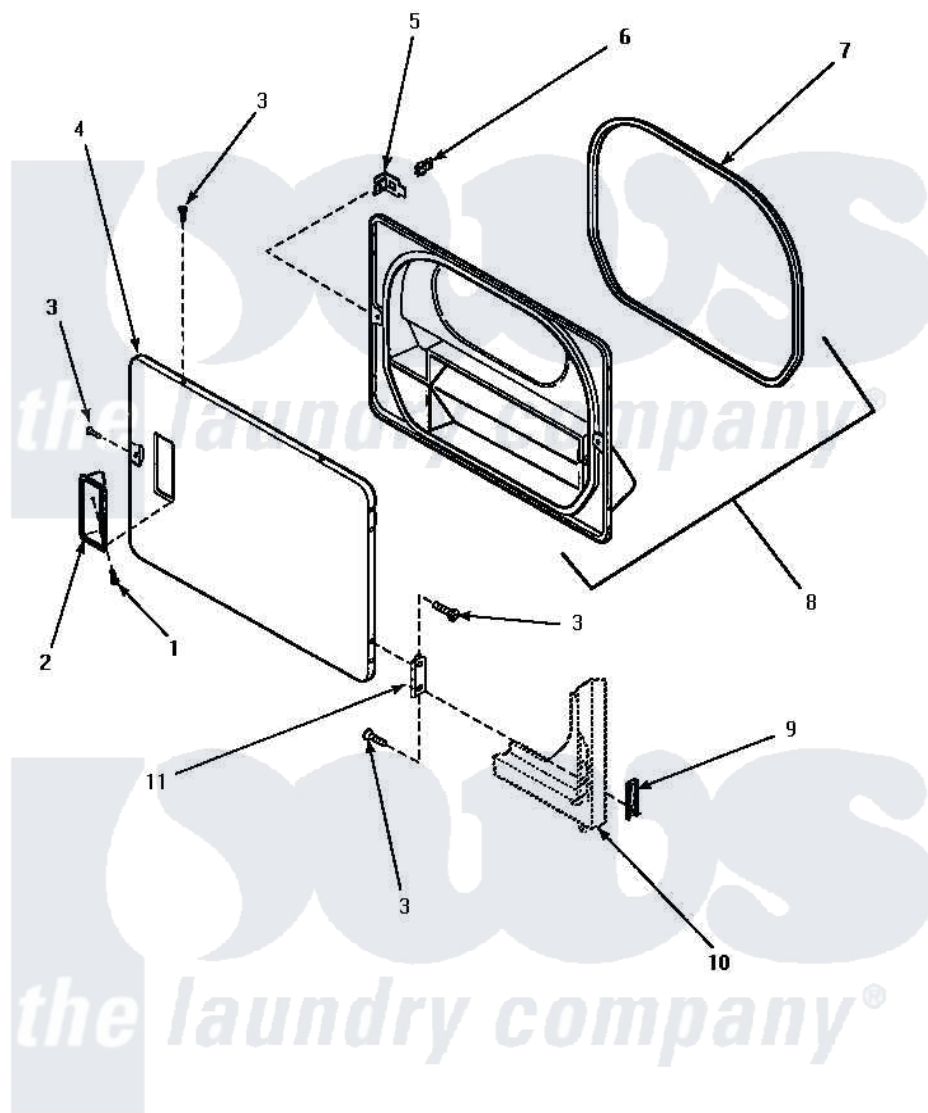

# Amana AGM409W2 09 - LOADING DOOR

## LOADING DOOR

Amana [Residential Amana AGM409W2 Dryer Parts](#) Parts Diagram 09 - LOADING DOOR

[Click on the part number to view part](#)

Item	Original Part Number	Replaced By	Status	Part Description
1	500297	<a href="#">8281236</a>		Screw
2	500042W		Not Available	PULL,DOOR
"	500042L		Not Available	PULL,DOOR
3	<a href="#">500226</a>			Screw, 8b-16 x 5/8 Tap
4	<a href="#">500040W</a>			Assembly, Door-Home
"	<a href="#">500040L</a>			Assembly, Door-Home
5	500223	<a href="#">40116201</a>		Bracket, Door Strike
6	500039	<a href="#">510181</a>		Strike Doormetal
7	500200		Not Available	SEAL,DOOR
8	500199		Not Available	ASSY,LINER & SEAL
9	<a href="#">500236</a>			Clip, Door Hinge Mount
10	Y00000000		Not Available	SEE NOTE FRONT PANEL -- (SEE LOWER ACCESS PANEL PAGE)
11	500041	<a href="#">Y503676</a>		Hinge, Door And Top
NI	500035L		Not Available	ASSY,DOOR-HOME
"	500035W		Not Available	ASSY,DOOR-HOME