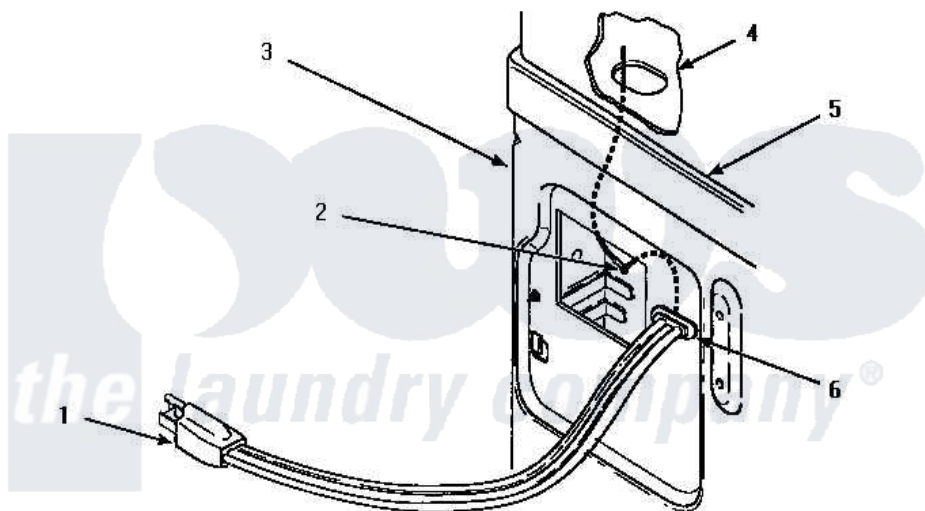

Amana AGM409W2 13 - POWER CORD

POWER CORDS

Amana [Residential Amana AGM409W2 Dryer Parts](#) Parts Diagram 13 - POWER CORD
 Click on the part number to view part

Item	Original Part Number	Replaced By	Status	Part Description
1	Y56222	27001142		Cord, Power
2	20530			Screw, 10-24 x 3/8 Hex
3	Y00000000		Not Available	SEE NOTE CABINET -- (SEE CABINET PAGE)
4	Y00000000		Not Available	SEE NOTE CONTROL HOOD REAR PANEL -- (SEE CABINET TOP PAGE)
5	Y00000000		Not Available	SEE NOTE CABINET TOP -- (SEE CABINET TOP PAGE)
6	21903	211881		Grommet, Cord Part Not Used-Gas Models Only