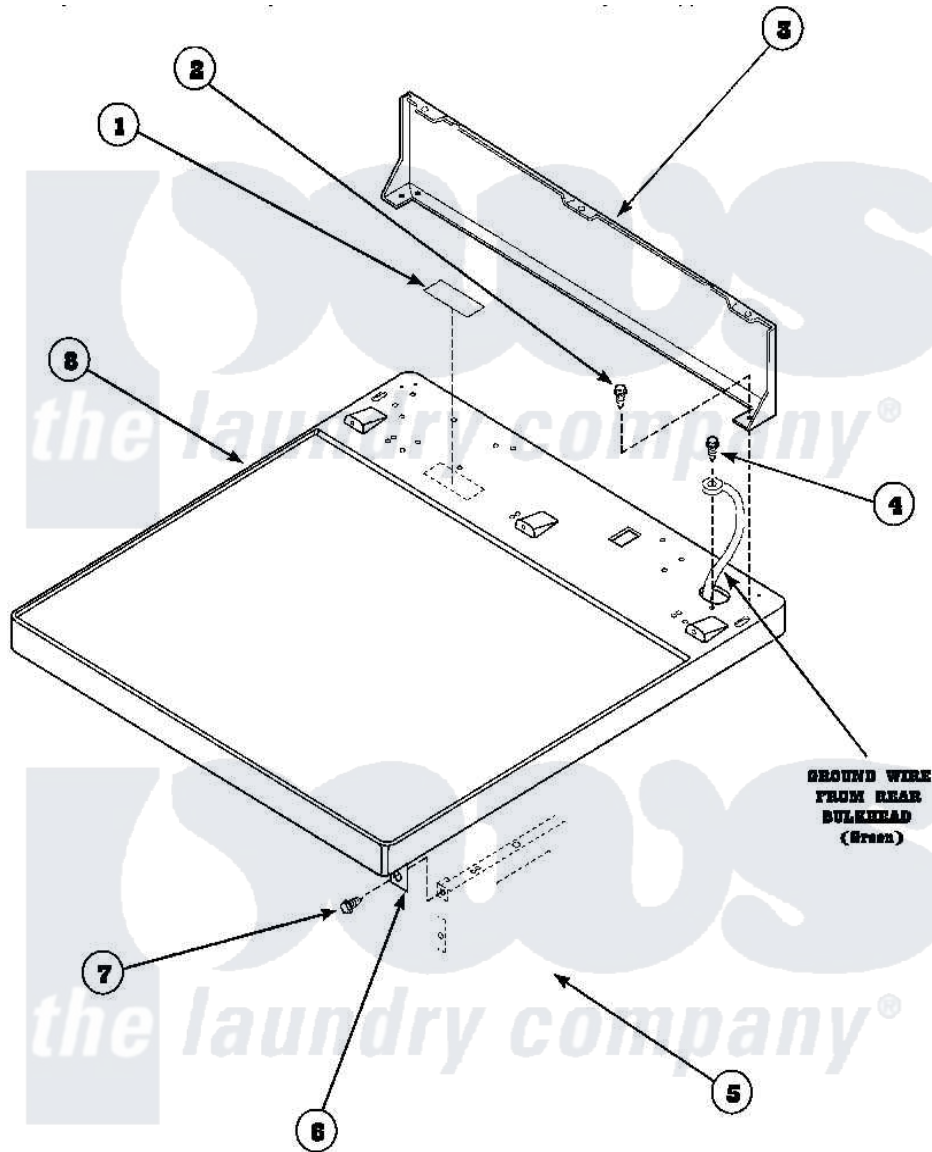

Amana AGM409W2 (BOM: PAGM409W2) 01 - CABINET TOP AND CONTROL HOOD REAR PANEL

Amana Residential Amana AGM409W2 (BOM: PAGM409W2) Dryer Parts Parts Diagram 01 - CABINET TOP AND CONTROL HOOD REAR PANEL
 Click on the part number to view part

Item	Original Part Number	Replaced By	Status	Part Description
1	24903		Not Available	STICKER,DISCONNECT POW
2	501086	90767		Screw, 8A X 3/8 HeX Washer Head Tapping
3	500343		Not Available	PANEL,BACK(HOME HOOD)
4	20530			Screw, 10-24 x 3/8 Hex
5	500001P		Not Available	(ADD LETTER BEFORE "P" IN PART
6	500084	40130801		Bracket, Top Mount
7	33562	27001200		Screw
8	500085P		Not Available	(ADD LETTER L-L, W-W TO PART N