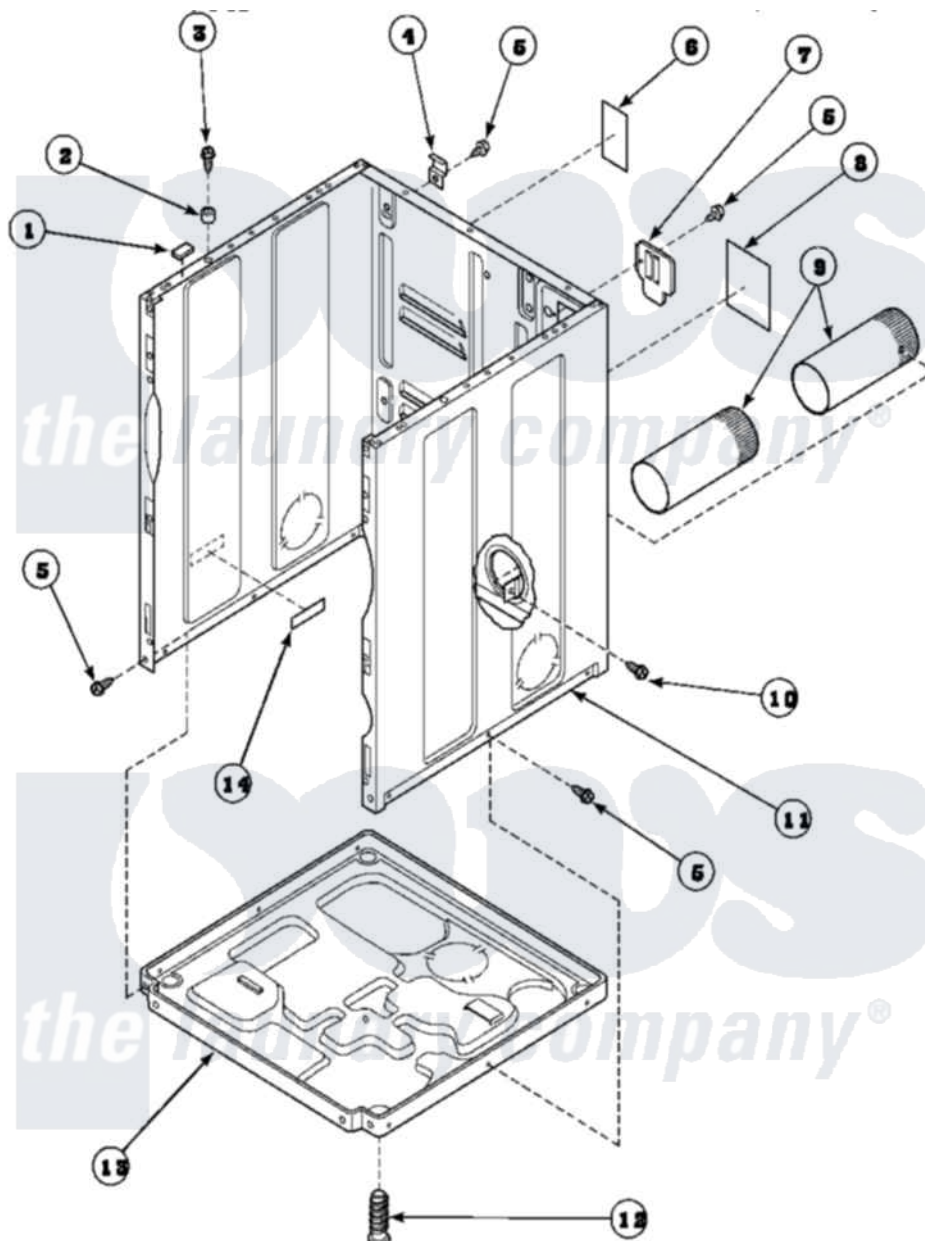

Amana AGM409W2 (BOM: PAGM409W2) 02 - CABINET, EXHAUST DUCT AND BASE

Amana Residential Amana AGM409W2 (BOM: PAGM409W2) Dryer Parts Diagram 02 - CABINET, EXHAUST DUCT AND BASE

[Click on the part number to view part](#)

Item	Original Part Number	Replaced By	Status	Part Description
1	Y56128			Pad, Bumper
2	56079	505187		Locator, Panel
3	32671	Y014874		Screw, Idler Arm And Sleeve
4	500003			Hinge, Top
5	33562	27001200		Screw
6	500670		Not Available	STICKER NG OR MIXED GA
7	500114	510903		Plate Access Panel
8	501289		Not Available	(ELECTRIC MODELS)
9	500064	505518		Duct, Exhaust
10	501668	503688		Screw, 10B-16 X .34 I
11	500001P		Not Available	(ADD LETTER BEFORE "P" IN PART
12	Y500101			Leg, Leveling
13	500070			Base, Dryer
14	61294		Not Available	(ELECTRIC MODELS)