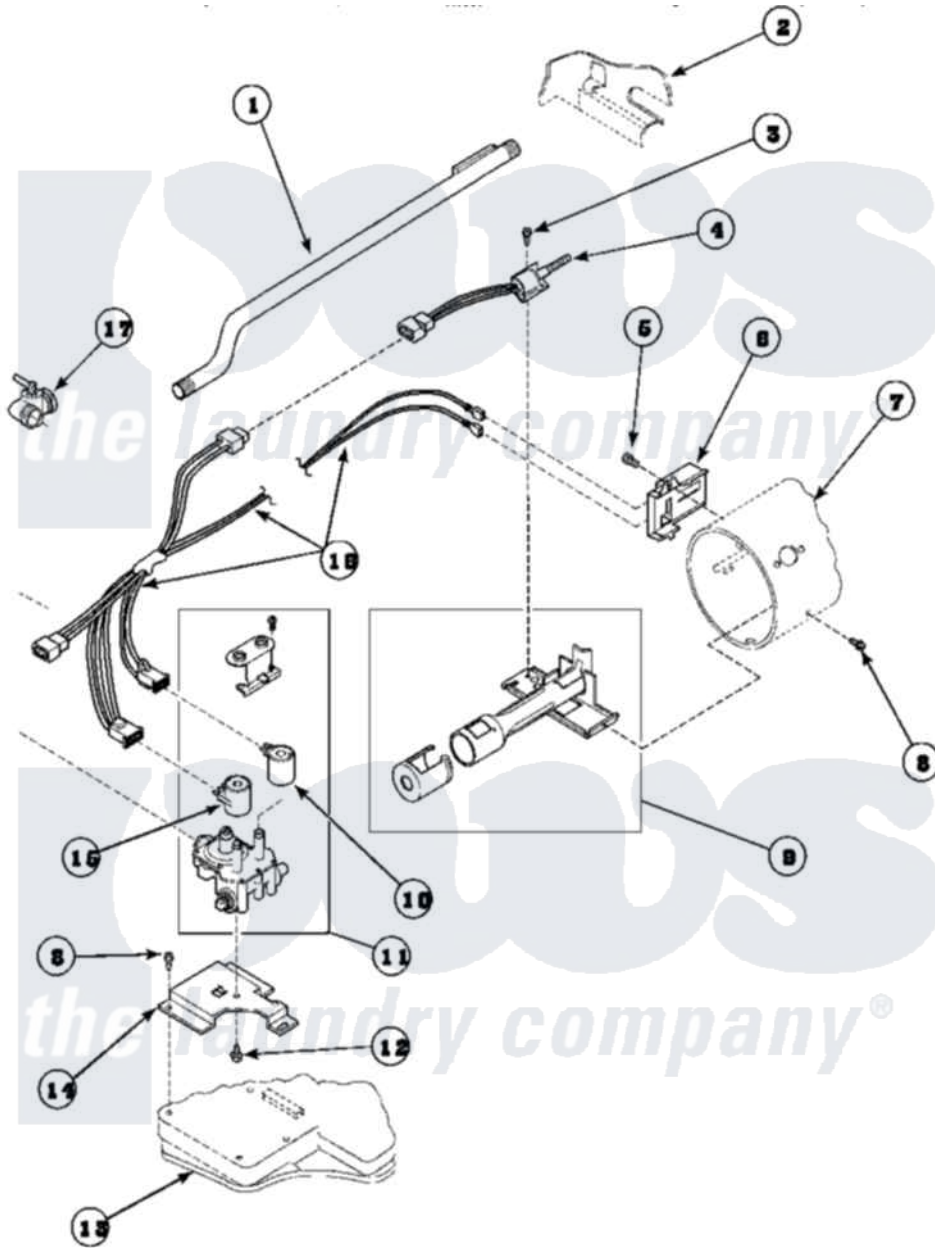

Amana AGM409W2 (BOM: PAGM409W2) 04 - GAS VALVE, IGNITER & GAS CONVERSION KITS

Amana Residential Amana AGM409W2 (BOM: PAGM409W2) Dryer Parts Parts Diagram 04 - GAS VALVE, IGNITER & GAS CONVERSION KITS
 Click on the part number to view part

Item	Original Part Number	Replaced By	Status	Part Description
1	500647	510204		Pipe
2	500001P		Not Available	(ADD LETTER BEFORE "P" IN PART
3	51782		Not Available	SCREW, 6B-20X5/16
4	60868	37001308		Ignitor
5	23222	3177991		Screw
6	Y56231	338906		Radiant, Sensor
7	61974		Not Available	BURNER HOUSING
8	501668	503688		Screw, 10B-16 X .34 I
9	Y56234	37001304		Burner Ign
10	58804B	694540		Coil, 60 Hz
11	58804			Assembly, Valve-Gas-Single-
12	56124	3370225		Screw
13	500070			Base, Dryer
14	50821			Bracket, Mounting-Gas

15	58804A	306106	Coil, Holding And Booster--W
16	60641	37001007	Harness, Wire
17	Y56229	510205	Valve-Elbo
NI	501885		Not Available HARNESS, WIRE
"	501886		Not Available HARNESS WIRE
"	500694		Not Available ASSY,WIRE HARNESS
"	500695		Not Available ASSY,WIRE HARNESS
"	500692		Not Available ASSY,WIRE HARNESS
"	500693		Not Available ASSY,WIRE HARNESS