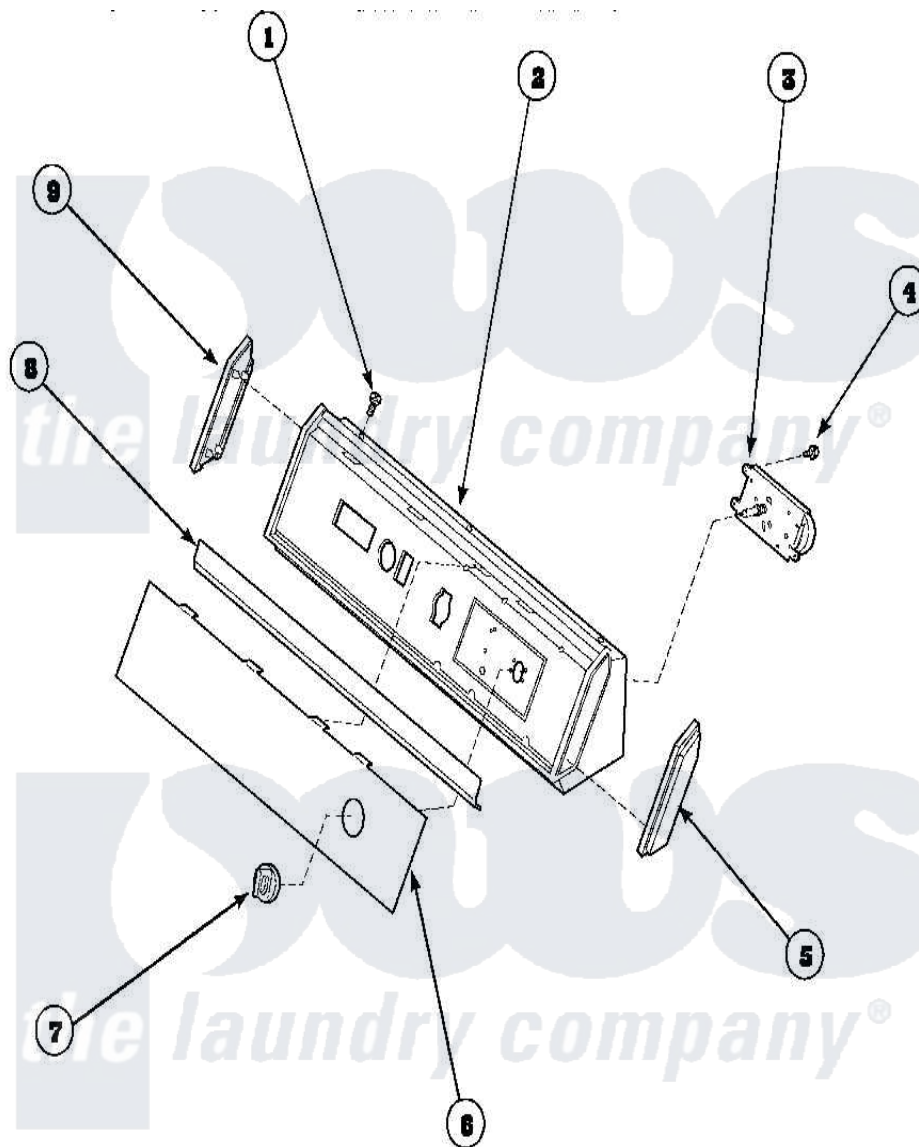

Amana AGM409W2 (BOM: PAGM409W2) 05 - GRAPHIC PANEL, CONTROL HOOD AND CONTROLS

Amana [Residential Amana AGM409W2 \(BOM: PAGM409W2\) Dryer Parts](#) Parts Diagram 05 - GRAPHIC PANEL, CONTROL HOOD AND CONTROLS
 Click on the part number to view part

| Item | Original Part Number | Replaced By | Status | Part Description |
|------|------------------------|------------------------|---------------|---|
| 1 | 32993 | | Not Available | SCREW, No. 8ABX3/4 POZIDRI |
| " | 31752 | | Not Available | SCREW, No. 8ABX3/4 POZIDRI |
| 2 | 62745 | 660966 | | Switch-WL |
| " | 59937 | | Not Available | ASSY, HOOD MTG |
| 3 | 501881 | | Not Available | TIMER |
| 4 | 501086 | 90767 | | Screw, 8A X 3/8 HeX Washer Head Tapping |
| 5 | 31248 | | | Cap, End-RH-Chrome |
| 6 | 502202 | | | Panel, Graphics Black |
| 7 | 62234 | | Not Available | ASSY, TIMER KNOB & SKIRT WHITE |
| " | 62176 | | Not Available | ASSY, TIMER KNOB & SKIR |
| 8 | 61849R | | Not Available | TRIM, CONT PNL TOP |
| 9 | 31249 | | Not Available | CAP, END-L.H.-CHROME |