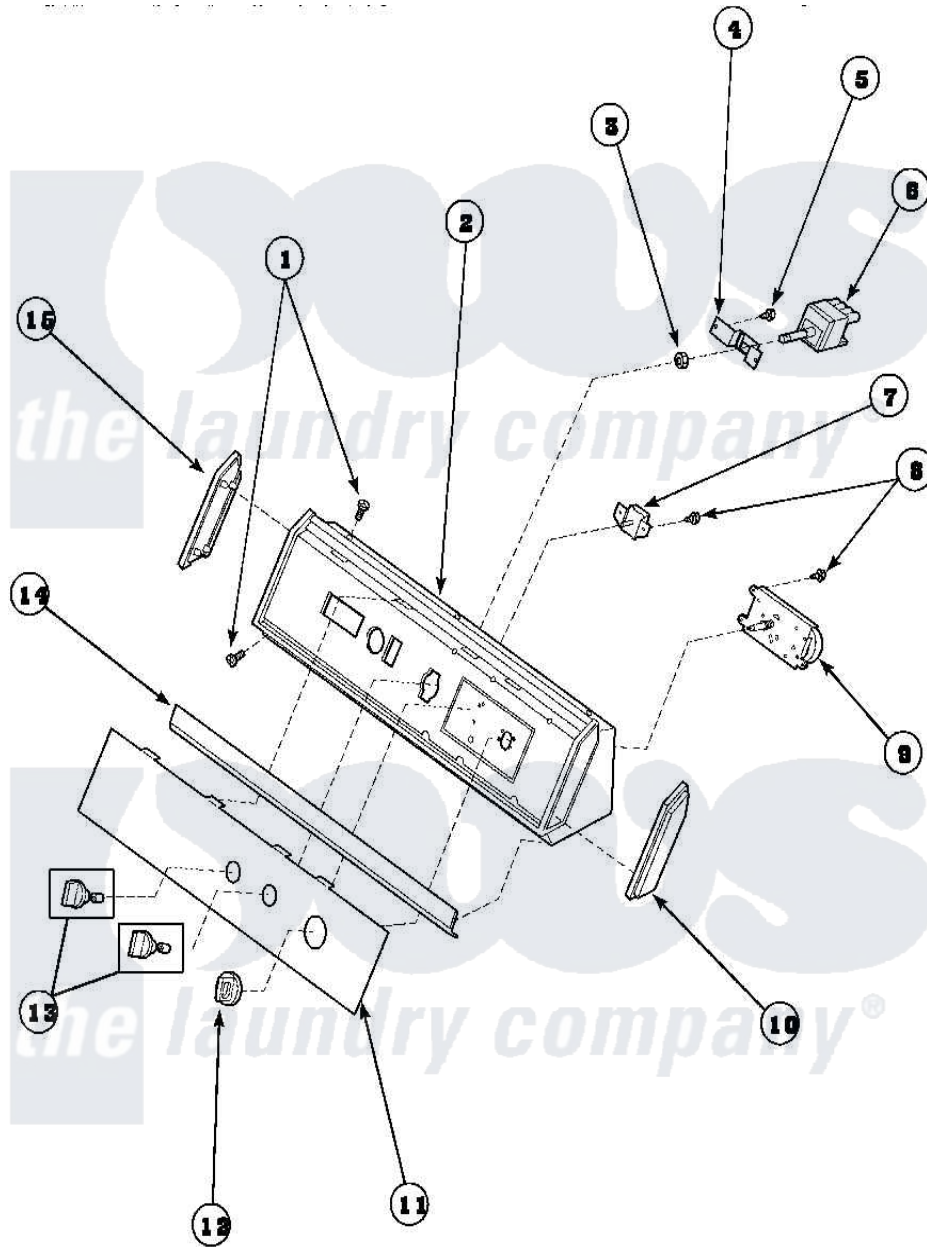

**Amana AGM409W2 (BOM: PAGM409W2) 06 - GRAPHIC PANEL,
CONTROL HOOD AND CONTROLS**

Amana Residential Amana AGM409W2 (BOM: PAGM409W2) Dryer Parts Parts Diagram 06 - GRAPHIC PANEL,
CONTROL HOOD AND CONTROLS
Click on the part number to view part

Item	Original Part Number	Replaced By	Status	Part Description
1	32993		Not Available	SCREW, No.8ABX3/4 POZIDRI
"	31752		Not Available	SCREW, No.8ABX3/4 POZIDRI
2	62745	660966		Switch-WL
"	59937		Not Available	ASSY, HOOD MTG
3	57584		Not Available	NUT
4	59704			Bracket, Switch Mount
5	31260			Screw, No.8 X 3/8 Ind H
6	Y61511		Not Available	SWITCH,FABRIC SELECTOR
7	500823			Signal, Rotary
8	501086	90767		Screw, 8A X 3/8 HeX Washer Head Tapping
9	502963			Timer, 3 Cycle
10	31248			Cap, End-RH-Chrome
11	502203		Not Available	PANEL, GRAPHICS GRAY