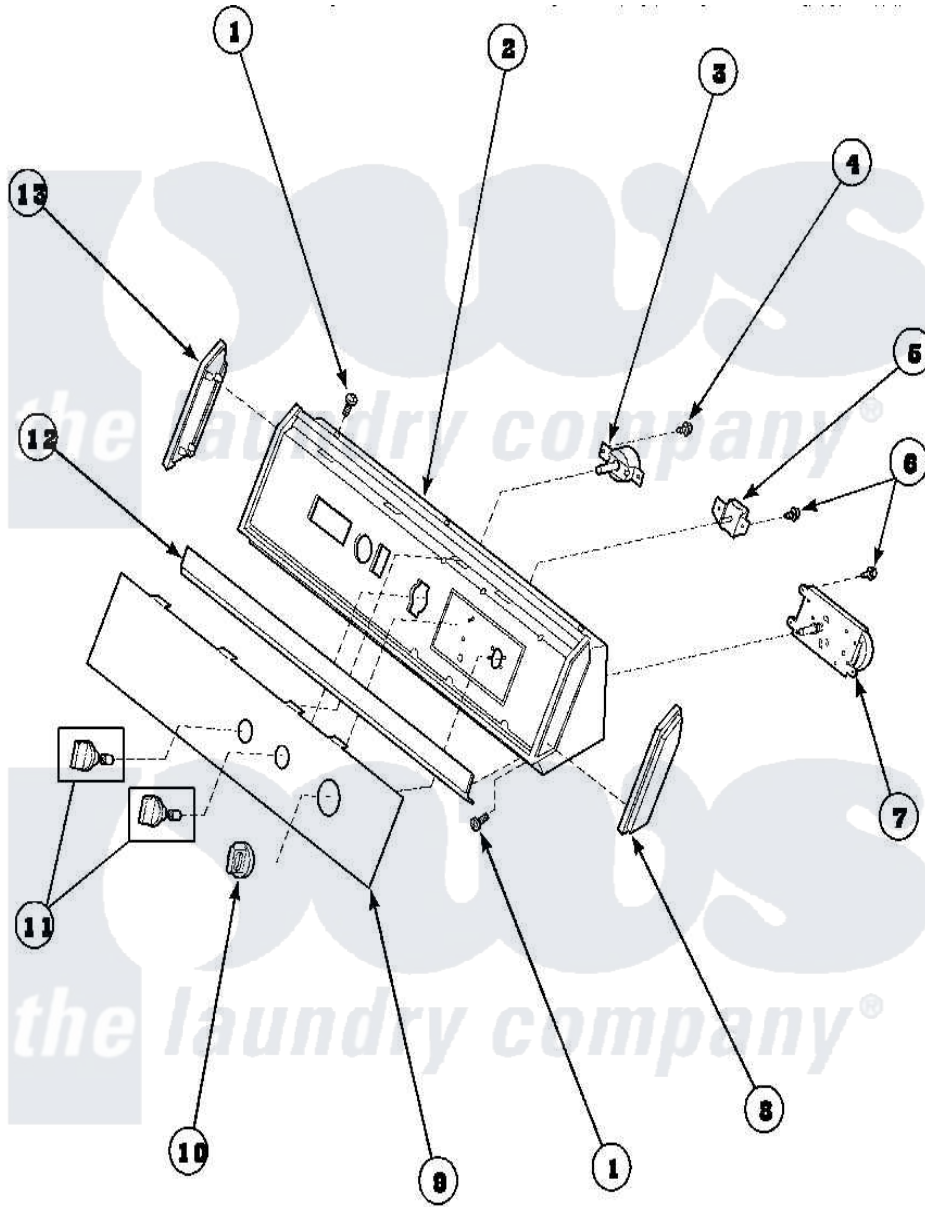

**Amana AGM409W2 (BOM: PAGM409W2) 07 - GRAPHIC PANEL,
CONTROL HOOD AND CONTROLS**

Amana Residential Amana AGM409W2 (BOM: PAGM409W2) Dryer Parts Parts Diagram 07 - GRAPHIC PANEL,
CONTROL HOOD AND CONTROLS
Click on the part number to view part

Item	Original Part Number	Replaced By	Status	Part Description
1	32993		Not Available	SCREW, No.8ABX3/4 POZIDRI
"	31752		Not Available	SCREW, No.8ABX3/4 POZIDRI
2	62745	660966		Switch-WL
"	59937		Not Available	ASSY, HOOD MTG
3	62173			Switch, Temperature Select
4	31260			Screw, No.8 X 3/8 Ind H
5	500823			Signal, Rotary
6	501086	90767		Screw, 8A X 3/8 HeX Washer Head Tapping
7	502967	502967P		Timer 5 Cycle Package
8	31248			Cap, End-RH-Chrome
9	502200	154089501		Control Electrical
"	502445		Not Available	PANEL, GRAPHICS WHITE
10	62234		Not Available	ASSY, TIMER KNOB & SKIRT

10	62204	Not Available	WHITE
"	62176	Not Available	ASSY,TIMER KNOB & SKIR
11	33610		Assembly, Knob-Rotary-Black
"	33688	36701W	Knob
12	61849R	Not Available	TRIM, CONT PNL TOP
13	31249	Not Available	CAP,END-L.H.-CHROME