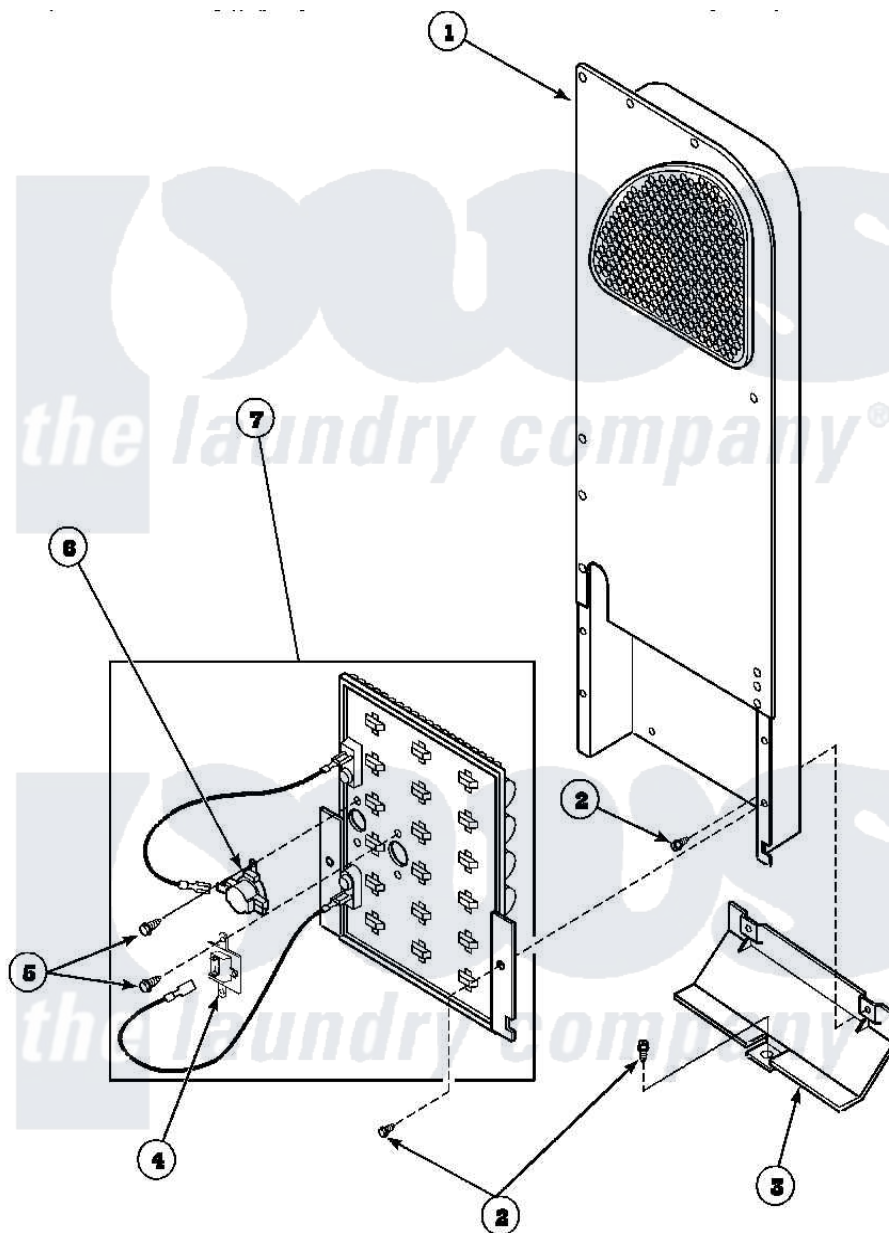

**Amana AGM409W2 (BOM: PAGM409W2) 08 - HEATER BOX ASSY  
ORIGINALLY ON ELEC DRYER**

Amana Residential Amana AGM409W2 (BOM: PAGM409W2) Dryer Parts Parts Diagram 08 - HEATER BOX ASSY ORIGINALLY ON ELEC DRYER  
Click on the part number to view part

Item	Original Part Number	Replaced By	Status	Part Description
1	500179P	<a href="#">503605</a>		Assembly, Heater Duct
2	501668	<a href="#">503688</a>		Screw, 10B-16 X .34 I
3	60952		Not Available	SHIELD,HEAT DUCT
4	62600	<a href="#">40113801</a>		Fuse, Thermal
5	23222	<a href="#">3177991</a>		Screw
6	Y62641	<a href="#">W10116735</a>		Thermistor-Fix
7	<a href="#">61928</a>			Heater Assembly 208V
"	<a href="#">61927</a>			Heater Assembly