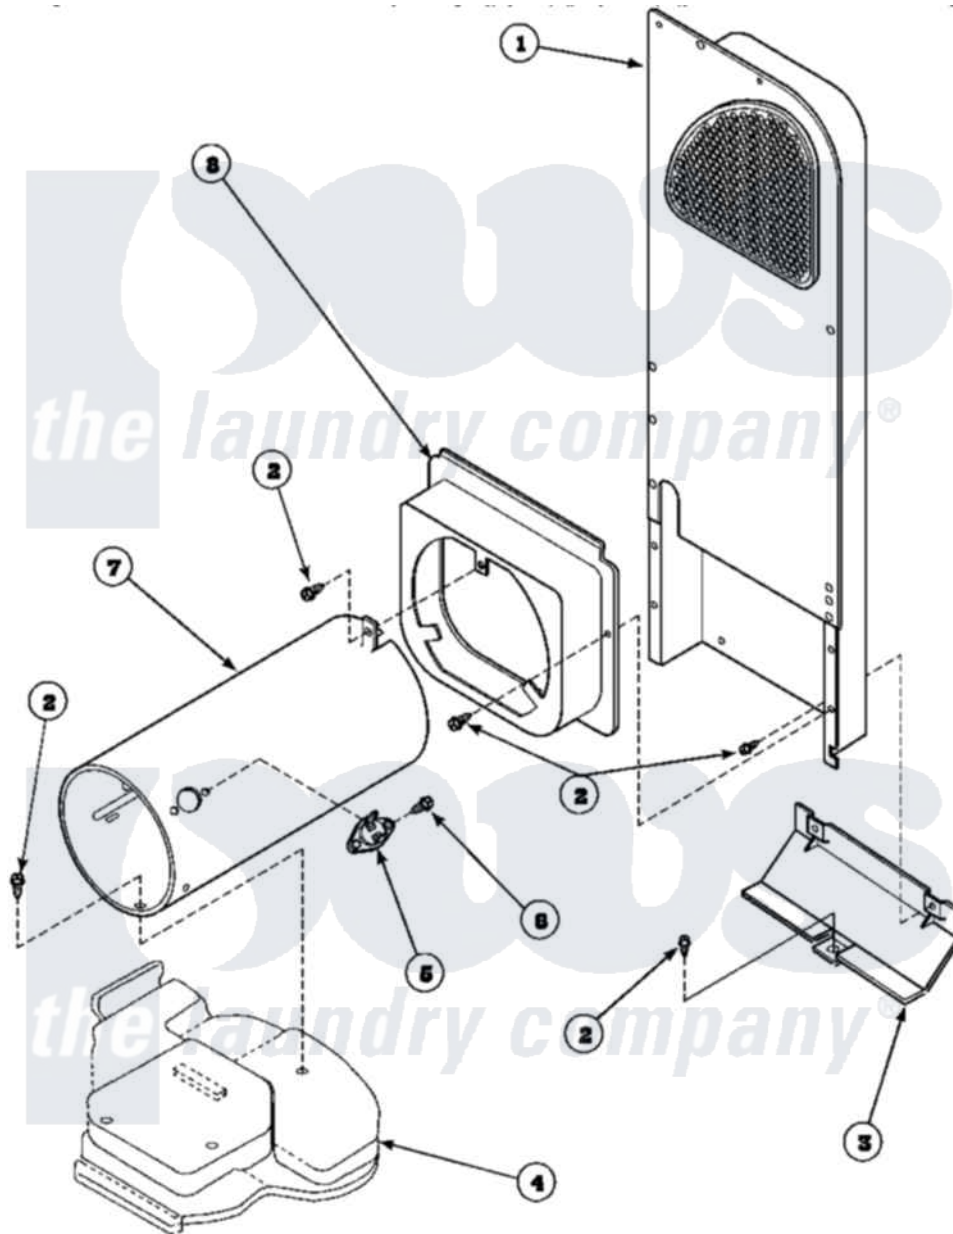

**Amana AGM409W2 (BOM: PAGM409W2) 09 - HEATER BOX ASSY
ORIGINALLY ON GAS DRYER**

Amana Residential Amana AGM409W2 (BOM: PAGM409W2) Dryer Parts Parts Diagram 09 - HEATER BOX ASSY ORIGINALLY ON GAS DRYER
Click on the part number to view part

Item	Original Part Number	Replaced By	Status	Part Description
1	500179P	503605		Assembly, Heater Duct
2	501668	503688		Screw, 10B-16 X .34 I
3	60952		Not Available	SHIELD,HEAT DUCT
4	500070			Base, Dryer
5	Y61886			Thermostat, Limit-Blk
6	51782		Not Available	SCREW, 6B-20X5/16
7	61974		Not Available	BURNER HOUSING
8	500122	510101		Shroud Heat Duct