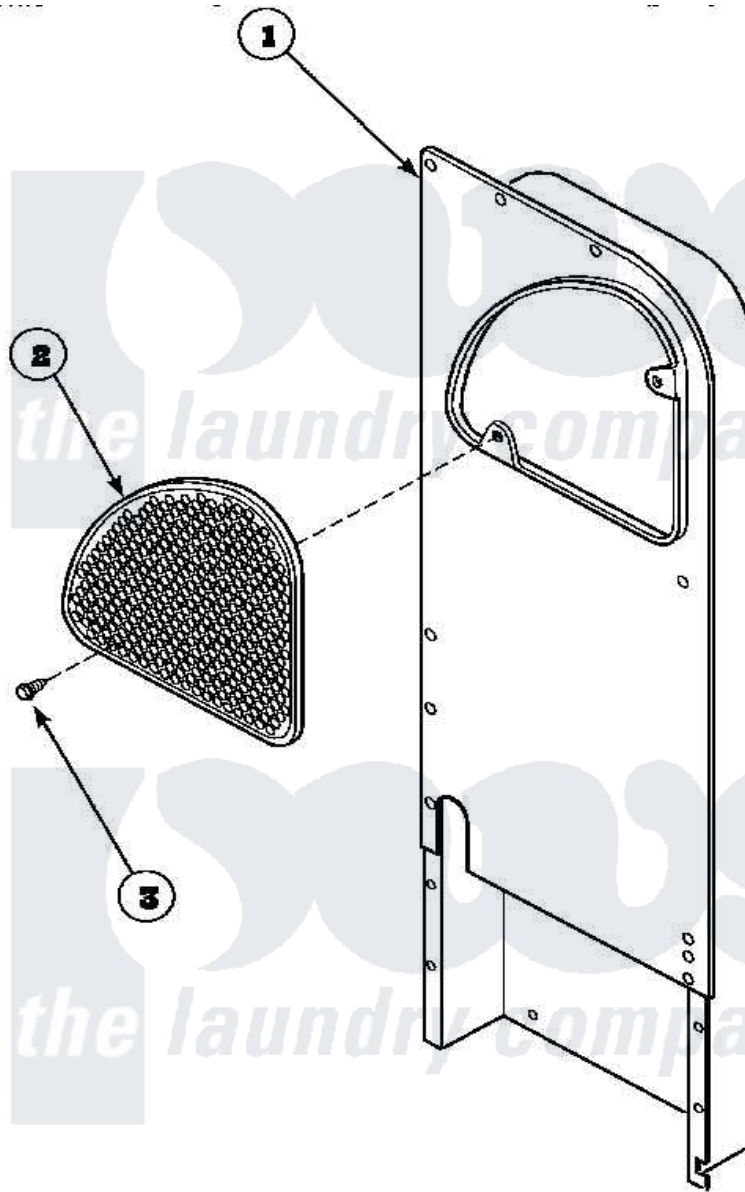

# Amana AGM409W2 (BOM: PAGM409W2) 10 - HEATER BOX ASSY REPLACEMENT

Amana Residential Amana AGM409W2 (BOM: PAGM409W2) Dryer Parts Parts Diagram 10 - HEATER BOX ASSY REPLACEMENT

Click on the part number to view part

Item	Original Part Number	Replaced By	Status	Part Description
1	500179P	<a href="#">503605</a>		Assembly, Heater Duct
2	<a href="#">500820</a>			Outlet Cover
3	501668	<a href="#">503688</a>		Screw, 10B-16 X .34 I