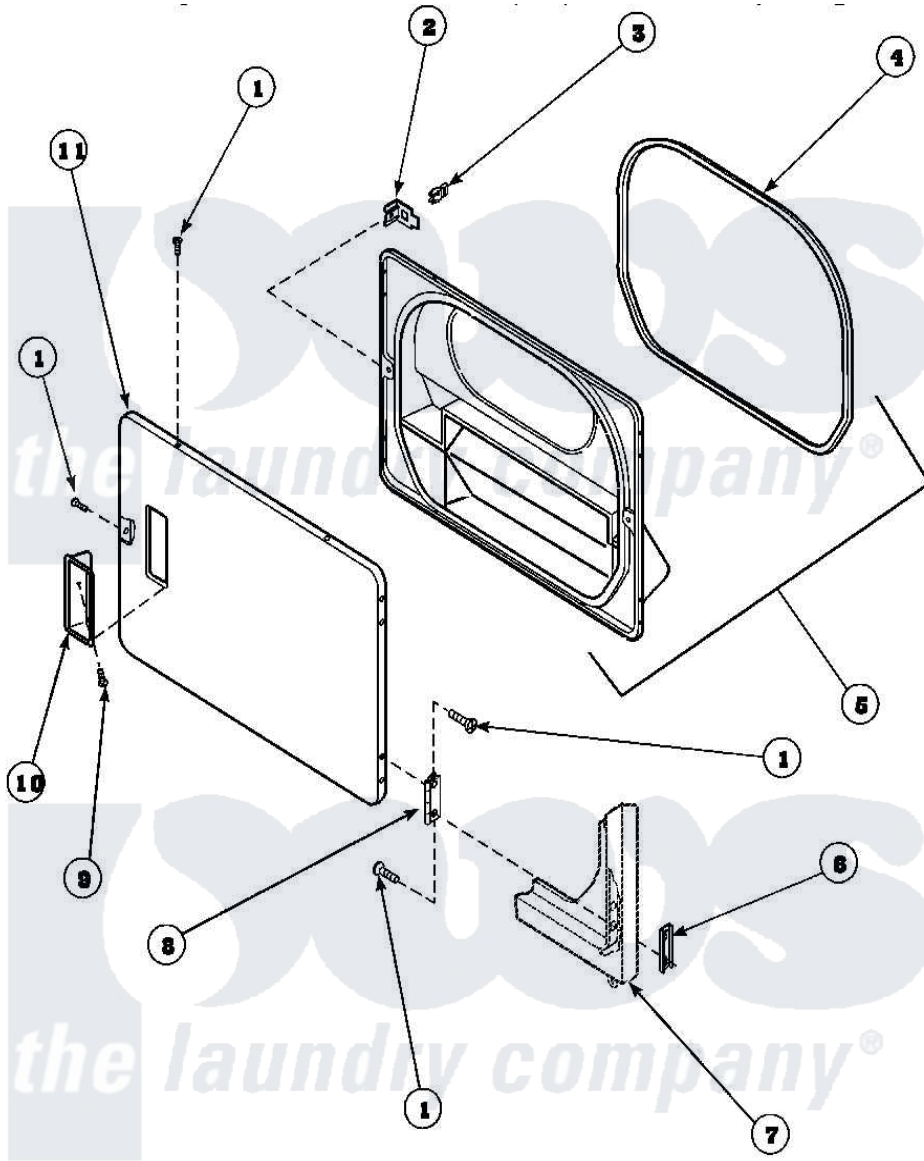

Amana AGM409W2 (BOM: PAGM409W2) 11 - LOADING DOOR

Amana [Residential Amana AGM409W2 \(BOM: PAGM409W2\) Dryer Parts](#) Parts Diagram 11 - LOADING DOOR
 Click on the part number to view part

Item	Original Part Number	Replaced By	Status	Part Description
1	500226			Screw, 8b-16 x 5/8 Tap
2	500223	40116201		Bracket, Door Strike
3	500039	510181		Strike Doormetal
4	500200		Not Available	SEAL, DOOR
5	500199		Not Available	ASSY, LINER & SEAL
6	500236			Clip, Door Hinge Mount
7	500033		Not Available	FRONT PANEL
8	500041	Y503676		Hinge, Door And Top
9	500297	8281236		Screw
10	500042		Not Available	DOOR PULL
11	500040			Outer Door Panel
NI	500035		Not Available	COMPLETE LOADING DOOR ASSEMBLY