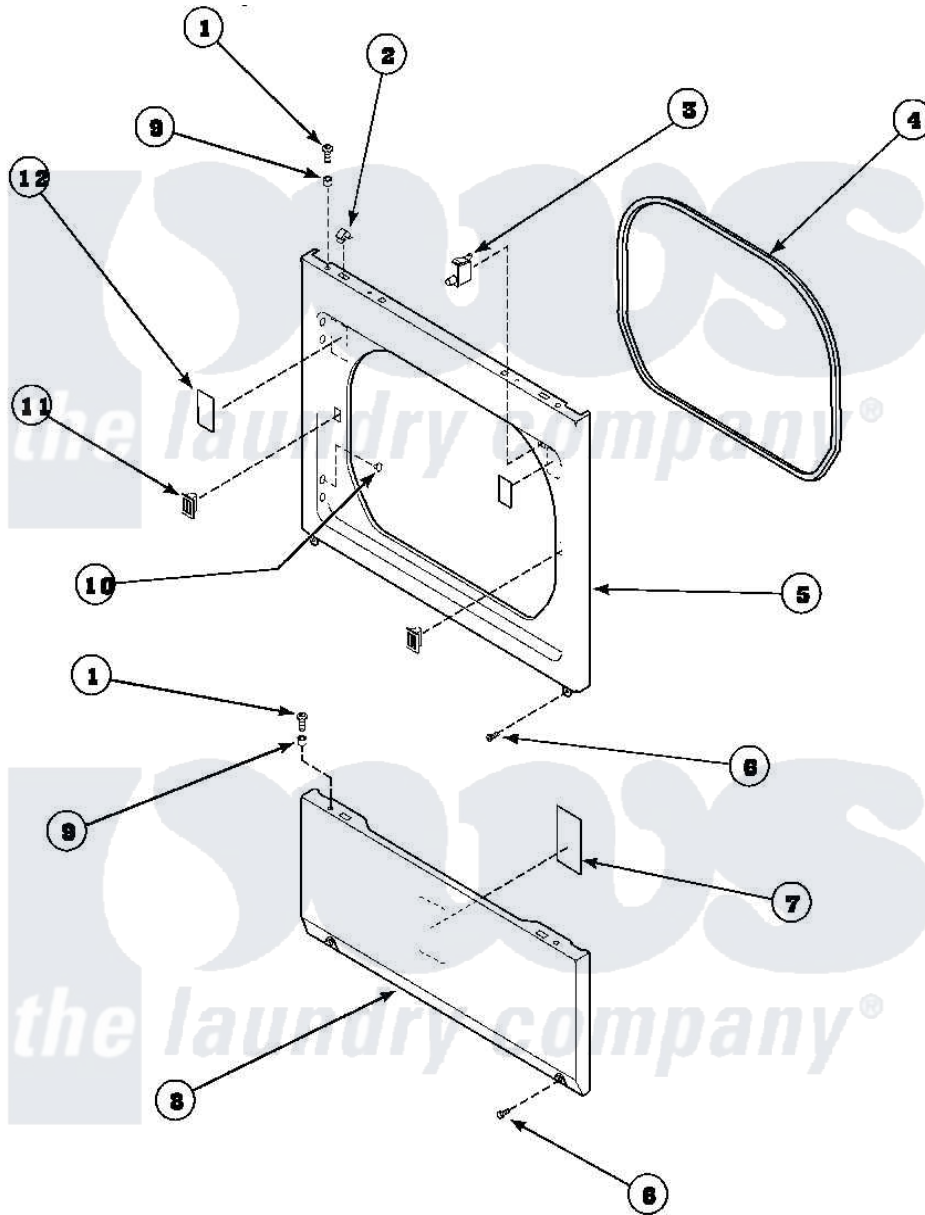

Amana AGM409W2 (BOM: PAGM409W2) 12 - LOWER ACCESS PANEL, FRONT PANEL AND SEAL

Amana Residential Amana AGM409W2 (BOM: PAGM409W2) Dryer Parts Parts Diagram 12 - LOWER ACCESS PANEL, FRONT PANEL AND SEAL
 Click on the part number to view part

Item	Original Part Number	Replaced By	Status	Part Description
1	32671	Y014874		Screw, Idler Arm And Sleeve
2	28835	22001650		Fastener, Spring
3	Y62872	W10169313		Switch-Dor
4	500034			Seal, Front Panel
5	500033		Not Available	FRONT PANEL
6	33562	27001200		Screw
7	500670		Not Available	STICKER NG OR MIXED GA
8	500044		Not Available	LOWER ACCESS PANEL
9	56079	505187		Locator, Panel
10	500227	505295		Screw, No.8ab-16 x 3/4 PH
11	54660	LA-1003		Door Catch Kit
12	500281		Not Available	STICKER