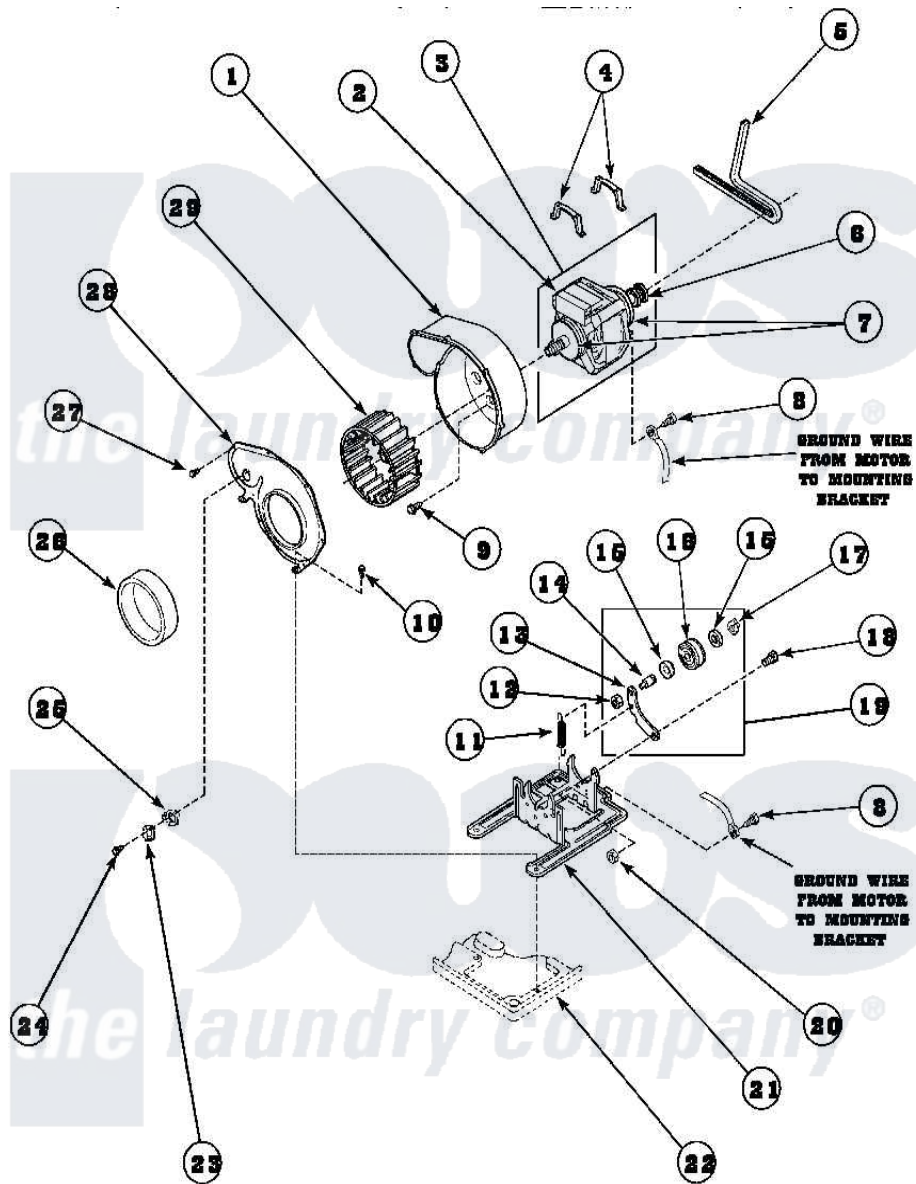

Amana AGM409W2 (BOM: PAGM409W2) 14 - MOTOR, EXHAUST FAN AND BELT

Amana Residential Amana AGM409W2 (BOM: PAGM409W2) Dryer Parts Parts Diagram 14 - MOTOR, EXHAUST FAN AND BELT

Click on the part number to view part

Item	Original Part Number	Replaced By	Status	Part Description
1	56020			Housing, Blower
2	501218		Not Available	MOTOR SWITCH (DOES NOT INCLUDE THERMAL PROT
3	501211	2200376		Motor
4	Y58047	660658		Clamp, Motor Mounting 343481 685441
5	59174	40111201		Belt, Cylinder
6	500011			Pulley, Motor
7	590P3			Motor Hub Ring Kit
8	20530			Screw, 10-24 x 3/8 Hex
9	501668	503688		Screw, 10B-16 X .34 I
10	33562	27001200		Screw
11	56076			Spring, Idler
12	56156	358160		Nut
13	500910	37001144		Assembly- Idler

14	56461		Shaft
15	52549		Washer, 501 ID X3/4 Odx
16	Y54414		Assembly, Wheel And Bearing
17	23748		Ring, Retaining
18	500824		Screw, 1/4-20 Unc Hex
19	500269	37001287	Assembly, Idler Lever/Shaft/Pulley
20	52566	27001225	Nut, Jam Mid Lock 1/4-20
21	500822	503613	Mount, Motor
22	500070		Base, Dryer
23	Y61372		Thermostat
"	503551		Thermostat, Cycling
"	56410		Thermostat
24	23222	3177991	Screw
"	Y33561	489464	Screw
25	61401	61623	Thermostat, Heater-BR
26	500313		Seal, Blower Housing
27	31260		Screw, No.8 X 3/8 Ind H
28	500078	511969P	Kit Blower Housing And Cover
29	56000	510139P	Assembly Blower Fan Package