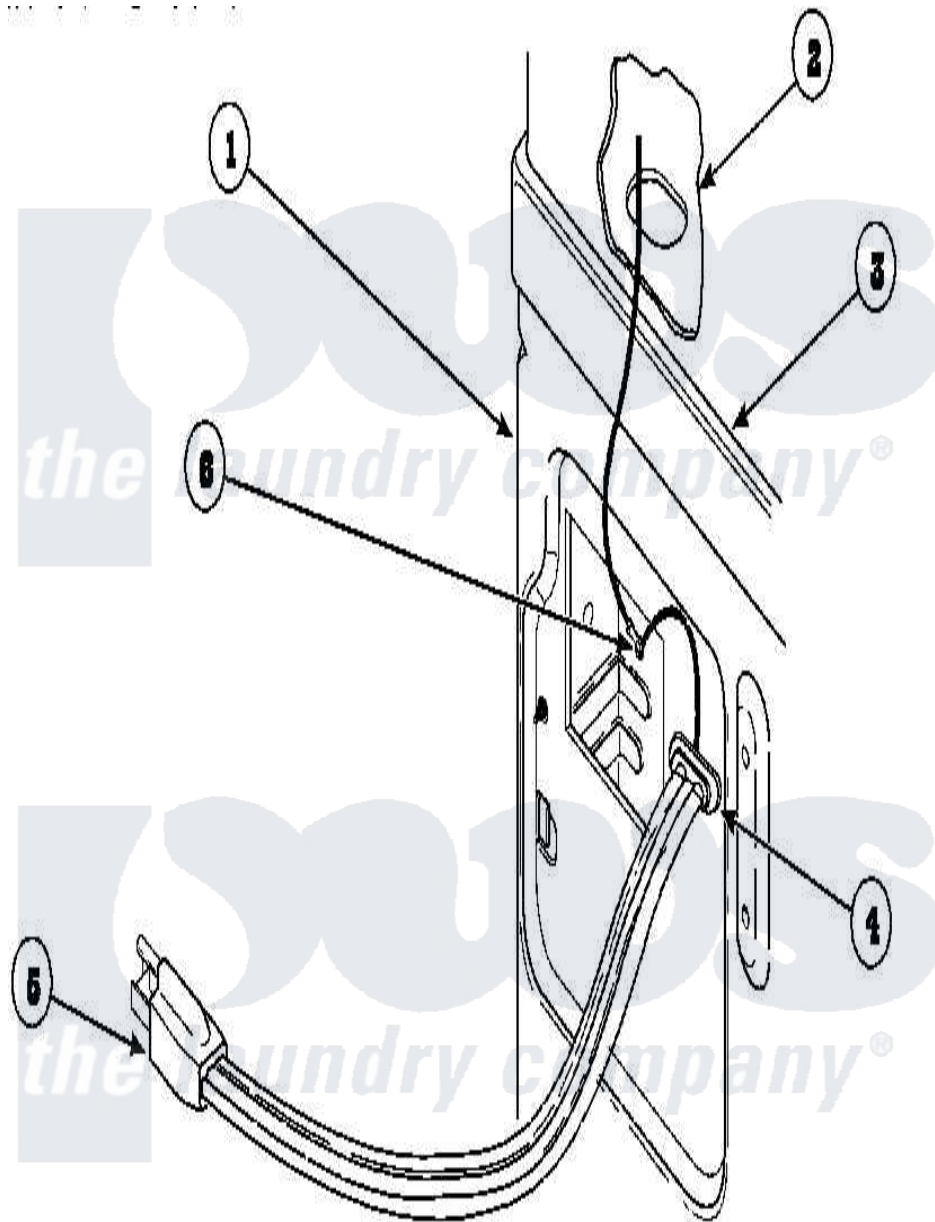

# Amana AGM409W2 (BOM: PAGM409W2) 15 - POWER CORDS

Amana Residential Amana AGM409W2 (BOM: PAGM409W2) Dryer Parts Parts Diagram 15 - POWER CORDS  
 Click on the part number to view part

Item	Original Part Number	Replaced By	Status	Part Description
1	500001P		Not Available	(ADD LETTER BEFORE "P" IN PART
2	500343		Not Available	PANEL,BACK(HOME HOOD)
3	500085P		Not Available	(ADD LETTER L-L, W-W TO PART N
4	21903	<a href="#">211881</a>		Grommet, Cord Part Not Used-Gas Models Only
5	Y56222	<a href="#">27001142</a>		Cord, Power
6	501668	<a href="#">503688</a>		Screw, 10B-16 X .34 I
"	<a href="#">20530</a>			Screw, 10-24 x 3/8 Hex