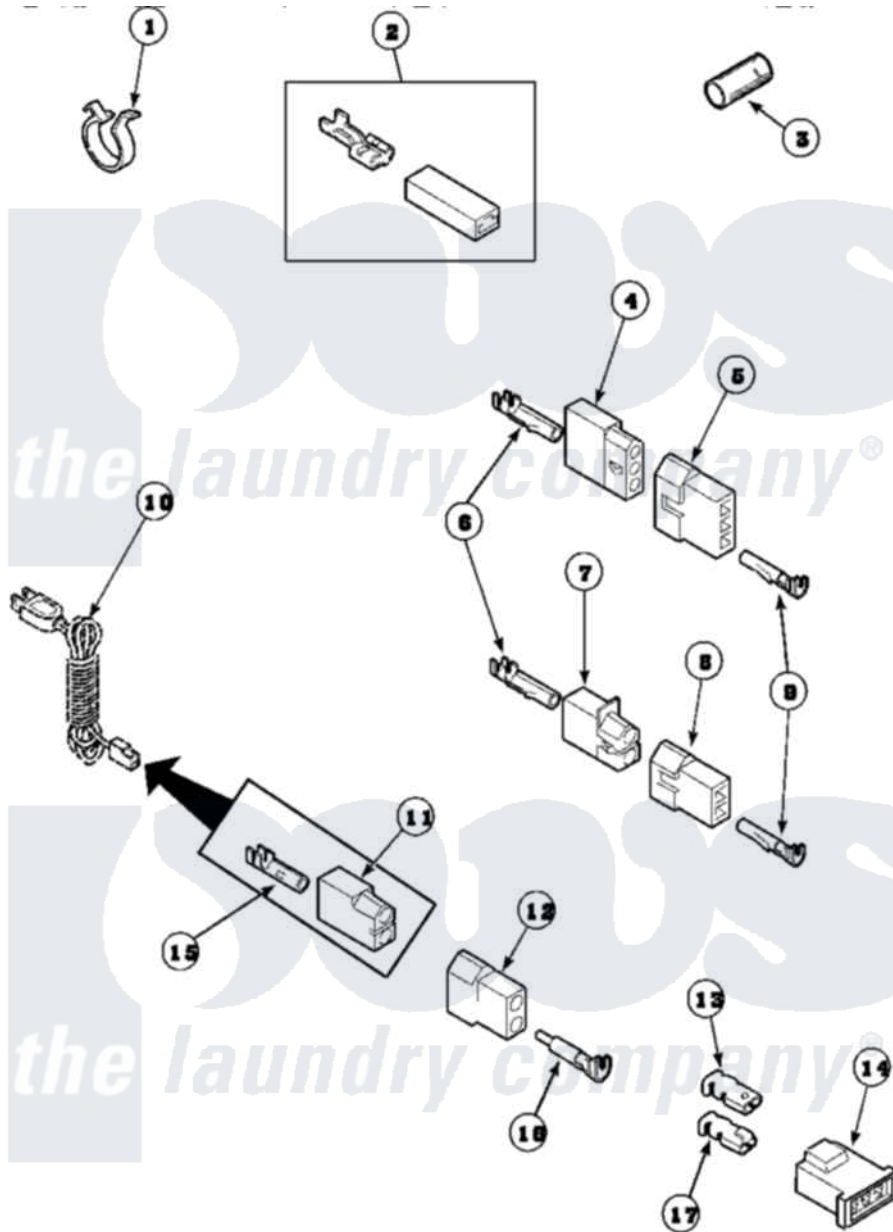

Amana AGM409W2 (BOM: PAGM409W2) 17 - TERMINALS

Amana [Residential Amana AGM409W2 \(BOM: PAGM409W2\) Dryer Parts](#) Parts Diagram 17 - TERMINALS
 Click on the part number to view part

Item	Original Part Number	Replaced By	Status	Part Description
1	61510	504034		Clip, Wire
2	Y00237			Terminal-Female 1/4 ((1) 12 GAUGE Wire Or(2) 18 GA
3	Y21365	503670		Sleeve Insulator
4	23039	697780		Receptacle,
5	23040			Plug-3 Circuit
6	Y00117	5011-XX		093 Female Socket
7	56451			Receptacle, 2 Circuit
8	56448			Terminal Block Plug
9	Y00116			Terminal, Pin-Male
10	Y56222	27001142		Cord, Power
11	56265			Receptacle, 2 Circuit
12	56266			Plug
13	Y00189			Terminal, Spade
14	58800		Not Available	CONNECTOR-3 CIRCUIT (3 CIRCUIT CONNECTOR)
15	00130			Terminal, Pin-1/8 Femal