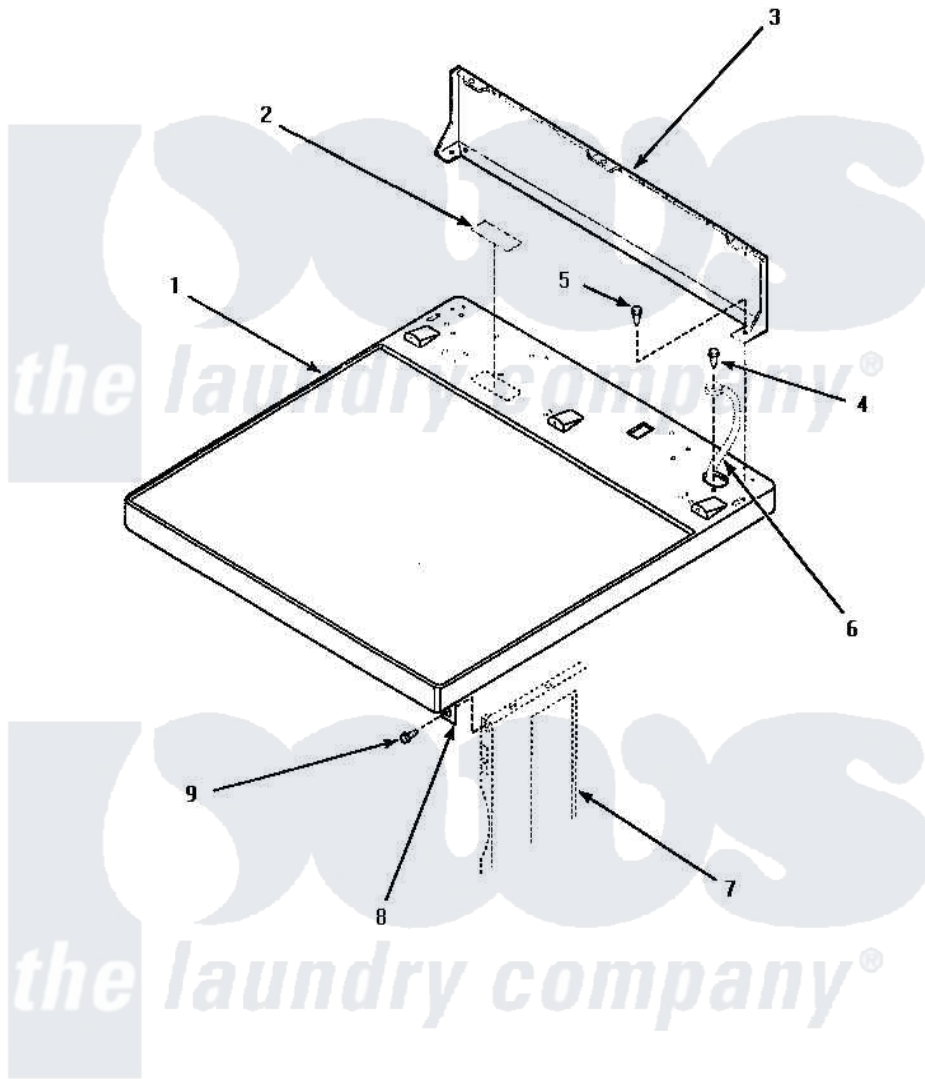

Amana AGM429L2 02 - CABINET TOP & CONTROL HOOD REAR PANEL

CABINET TOP AND CONTROL HOOD REAR PANEL

Amana [Residential Amana AGM429L2 Washer Parts](#) Parts Diagram 02 - CABINET TOP & CONTROL HOOD REAR PANEL

[Click on the part number to view part](#)

Item	Original Part Number	Replaced By	Status	Part Description
1	500085WP	37001027		Panel, Top
"	500085LP	510029LP		Kit Top Panel W/Hdw domestic
2	24903		Not Available	STICKER, DISCONNECT POW
3	500343		Not Available	PANEL, BACK (HOME HOOD)
4	20530			Screw, 10-24 x 3/8 Hex
5	501086	90767		Screw, 8A X 3/8 HeX Washer Head Tapping
6	Y00000000		Not Available	SEE NOTE GROUND WIRE FROM REAR BULKHEAD, GREEN
7	Y00000000		Not Available	SEE NOTE CABINET -- (SEE CABINET PAGE)
8	500084	40130801		Bracket, Top Mount
9	33562	27001200		Screw