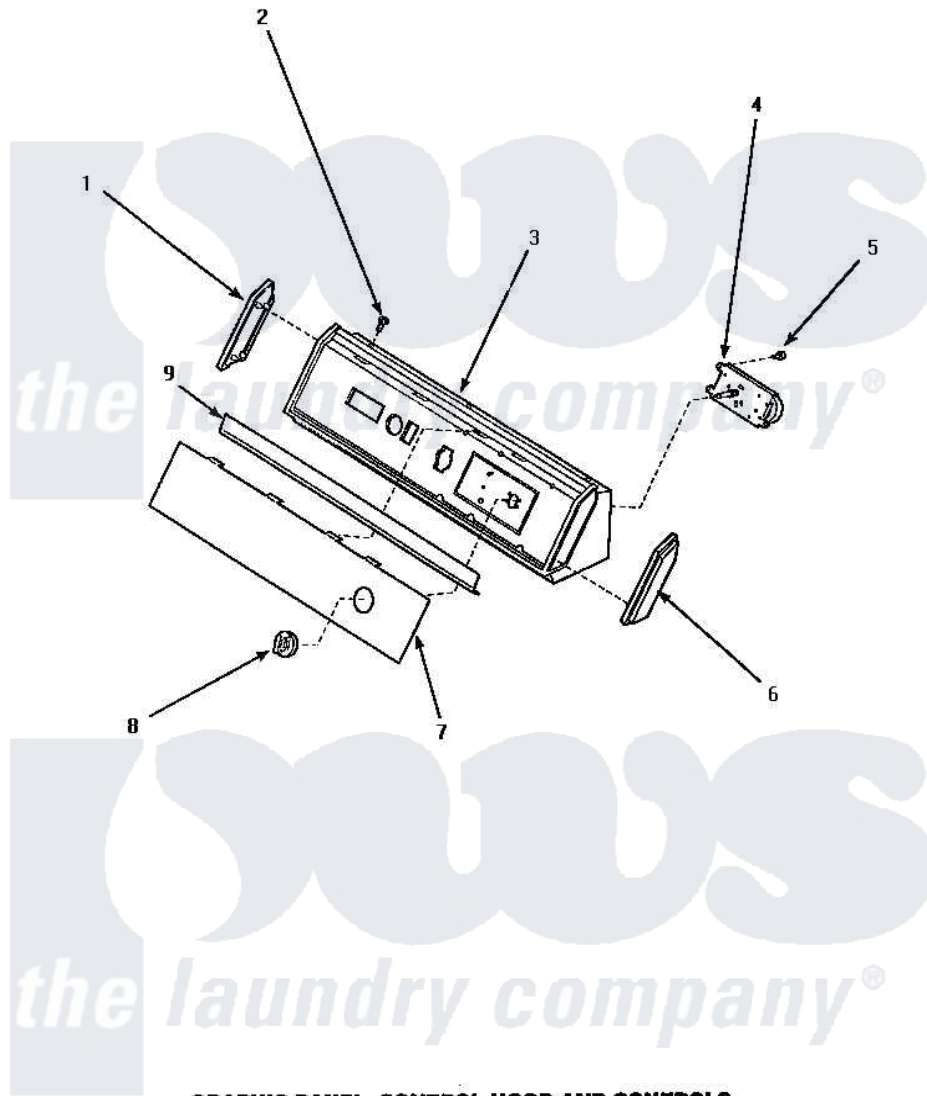

# Amana AGM429L2 06 - GRAPHIC PANEL, CONTROL HOOD & CONTROLS

**GRAPHIC PANEL, CONTROL HOOD AND CONTROLS**  
**(Models AEM407\*2, AGM409\*2, AEM427\*2 and AGM429\*2)**  
 \*Is the color designator, "L" indicates ALMOND color and "W" indicates WHITE color.

Amana [Residential Amana AGM429L2 Washer Parts](#) Parts Diagram 06 - GRAPHIC PANEL, CONTROL HOOD & CONTROLS

[Click on the part number to view part](#)

Item	Original Part Number	Replaced By	Status	Part Description
"	NOTE:		Not Available	NOTE: (TIMERS USED ARE FROM DIFFERENT VENDORS. ALTHOUGH THEY DIFFER IN APPEARANCE, THEY ARE COMPLETELY INTERCHANGEABLE WHEN IDENTIFIED BY THE SAME PART NUMBER
1	31249		Not Available	CAP,END-L.H.-CHROME
2	31752		Not Available	SCREW,No.8ABX3/4 POZIDRI
3	62745	<a href="#">660966</a>		Switch-WL
"	59937		Not Available	ASSY, HOOD MTG
4	501881		Not Available	TIMER
5	501086	<a href="#">90767</a>		Screw, 8A X 3/8 HeX Washer Head Tapping
6	<a href="#">31248</a>			Cap, End-RH-Chrome
7	502204		Not Available	PANEL, GRAPHICS GRAY
"	<a href="#">502202</a>			Panel, Graphics Black