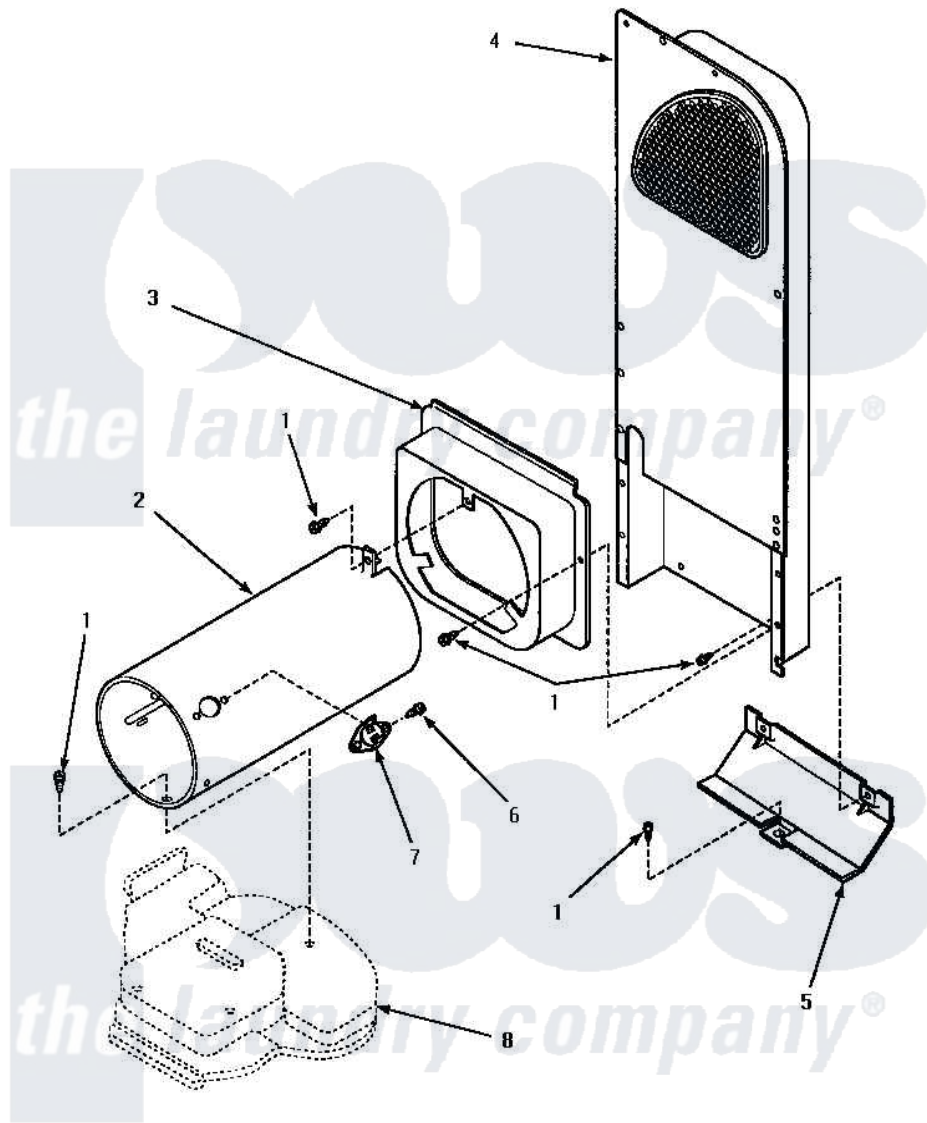

Amana AGM429L2 08 - HEATER BOX ASSY, ORIGINAL

HEATER BOX ASSEMBLY ORIGINALLY ON DRYER

Amana [Residential Amana AGM429L2 Washer Parts](#) Parts Diagram 08 - HEATER BOX ASSY, ORIGINAL
 Click on the part number to view part

Item	Original Part Number	Replaced By	Status	Part Description
1	501668	503688		Screw, 10B-16 X .34 I
2	61974		Not Available	BURNER HOUSING
3	500122	510101		Shroud Heat Duct
4	Y00000000		Not Available	SEE NOTE HEATER BOX ASSEMBLY -- (SEE HEATER BOX REPLACEMENT PAGE)
5	60952		Not Available	SHIELD,HEAT DUCT
6	51782		Not Available	SCREW, 6B-20X5/16
7	Y61886			Thermostat, Limit-Blk
8	Y00000000		Not Available	SEE NOTE BASE -- (SEE CABINET PAGE)