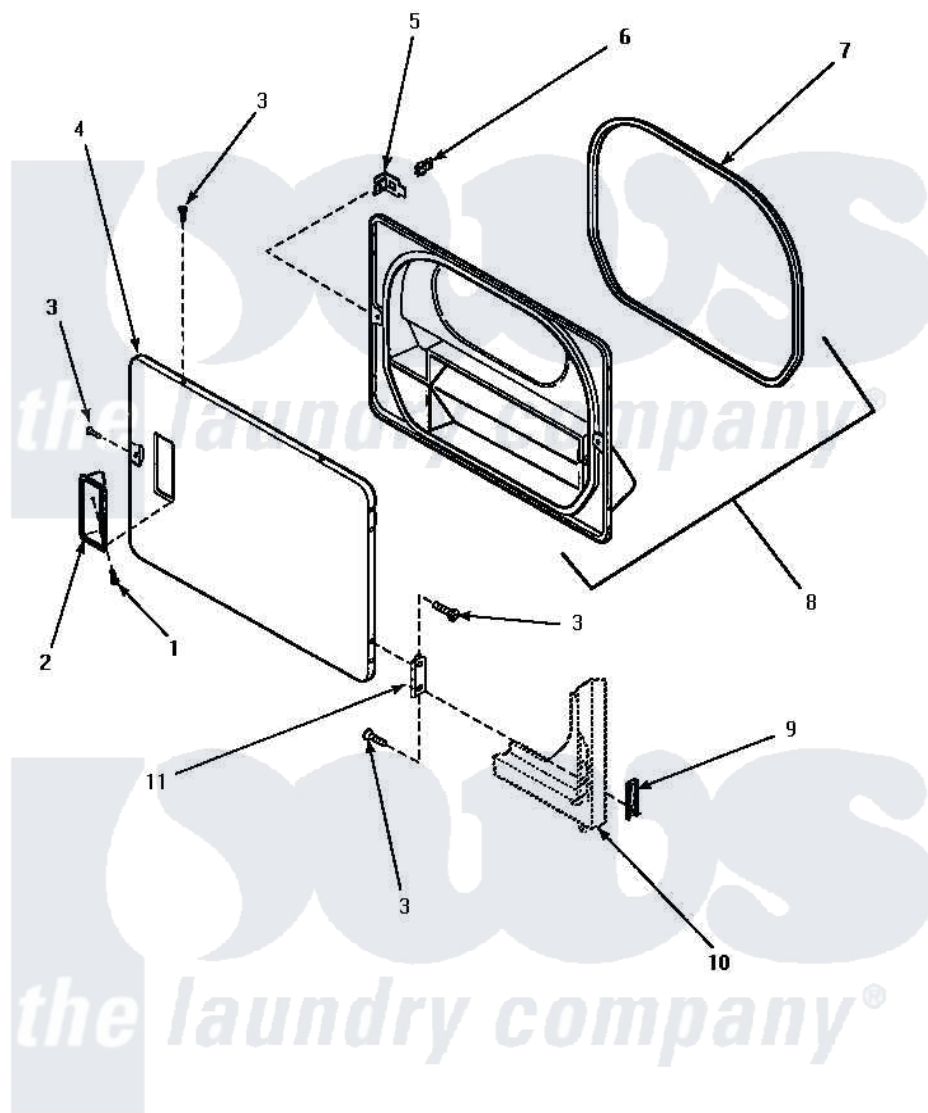

# Amana AGM429L2 09 - LOADING DOOR

## LOADING DOOR

Amana [Residential Amana AGM429L2 Washer Parts](#) Parts Diagram 09 - LOADING DOOR  
 Click on the part number to view part

Item	Original Part Number	Replaced By	Status	Part Description
1	500297	<a href="#">8281236</a>		Screw
2	500042W		Not Available	PULL,DOOR
"	500042L		Not Available	PULL,DOOR
3	<a href="#">500226</a>			Screw, 8b-16 x 5/8 Tap
4	<a href="#">500040W</a>			Assembly, Door-Home
"	<a href="#">500040L</a>			Assembly, Door-Home
5	500223	<a href="#">40116201</a>		Bracket, Door Strike
6	500039	<a href="#">510181</a>		Strike Doormetal
7	500200		Not Available	SEAL,DOOR
8	500199		Not Available	ASSY,LINER & SEAL
9	<a href="#">500236</a>			Clip, Door Hinge Mount
10	Y00000000		Not Available	SEE NOTE FRONT PANEL -- (SEE LOWER ACCESS PANEL PAGE)
11	500041	<a href="#">Y503676</a>		Hinge, Door And Top
NI	500035L		Not Available	ASSY,DOOR-HOME
"	500035W		Not Available	ASSY,DOOR-HOME