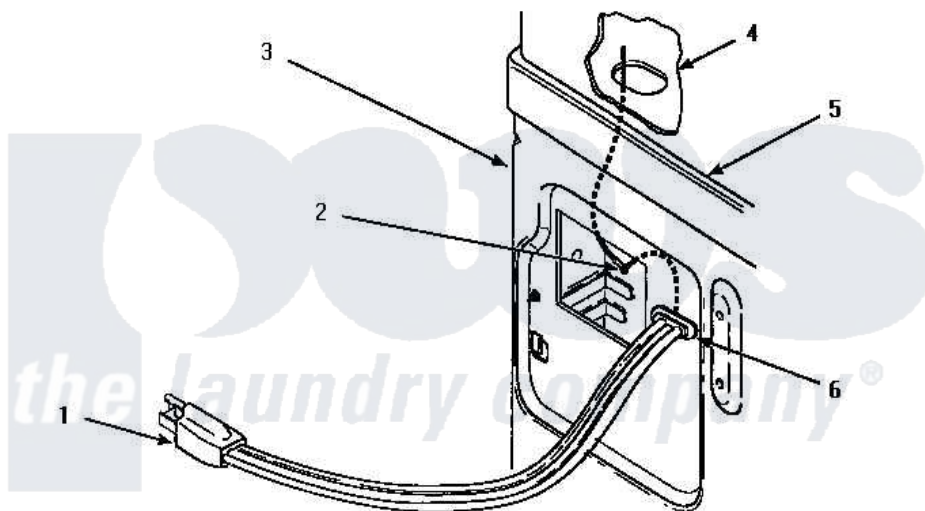

Amana AGM429L2 13 - POWER CORD

POWER CORDS

[Amana Residential Amana AGM429L2 Washer Parts](#) Parts Diagram 13 - POWER CORD

[Click on the part number to view part](#)

Item	Original Part Number	Replaced By	Status	Part Description
1	Y56222	27001142		Cord, Power
2	20530			Screw, 10-24 x 3/8 Hex
3	Y00000000		Not Available	SEE NOTE CABINET -- (SEE CABINET PAGE)
4	Y00000000		Not Available	SEE NOTE CONTROL HOOD REAR PANEL -- (SEE CABINET TOP PAGE)
5	Y00000000		Not Available	SEE NOTE CABINET TOP -- (SEE CABINET TOP PAGE)
6	21903	211881		Grommet, Cord Part Not Used-Gas Models Only