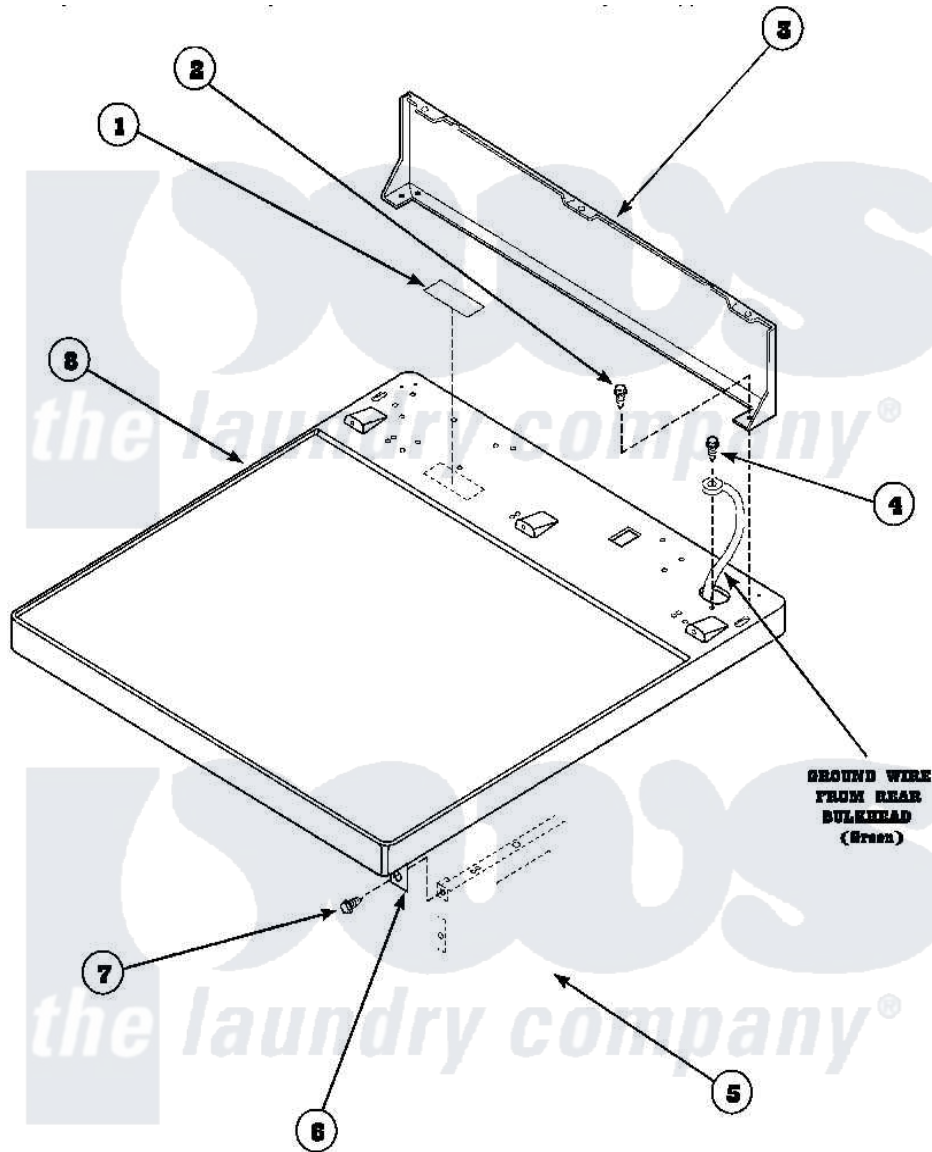

Amana AGM429L2 (BOM: PAGM429L2) 01 - CABINET TOP AND CONTROL HOOD REAR PANEL

Amana [Residential Amana AGM429L2 \(BOM: PAGM429L2\) Washer Parts](#) Parts Diagram 01 - CABINET TOP AND CONTROL HOOD REAR PANEL
 Click on the part number to view part

Item	Original Part Number	Replaced By	Status	Part Description
1	24903		Not Available	STICKER,DISCONNECT POW
2	501086	90767		Screw, 8A X 3/8 HeX Washer Head Tapping
3	500343		Not Available	PANEL,BACK(HOME HOOD)
4	20530			Screw, 10-24 x 3/8 Hex
5	500001P		Not Available	(ADD LETTER BEFORE "P" IN PART
6	500084	40130801		Bracket, Top Mount
7	33562	27001200		Screw
8	500085P		Not Available	(ADD LETTER L-L, W-W TO PART N