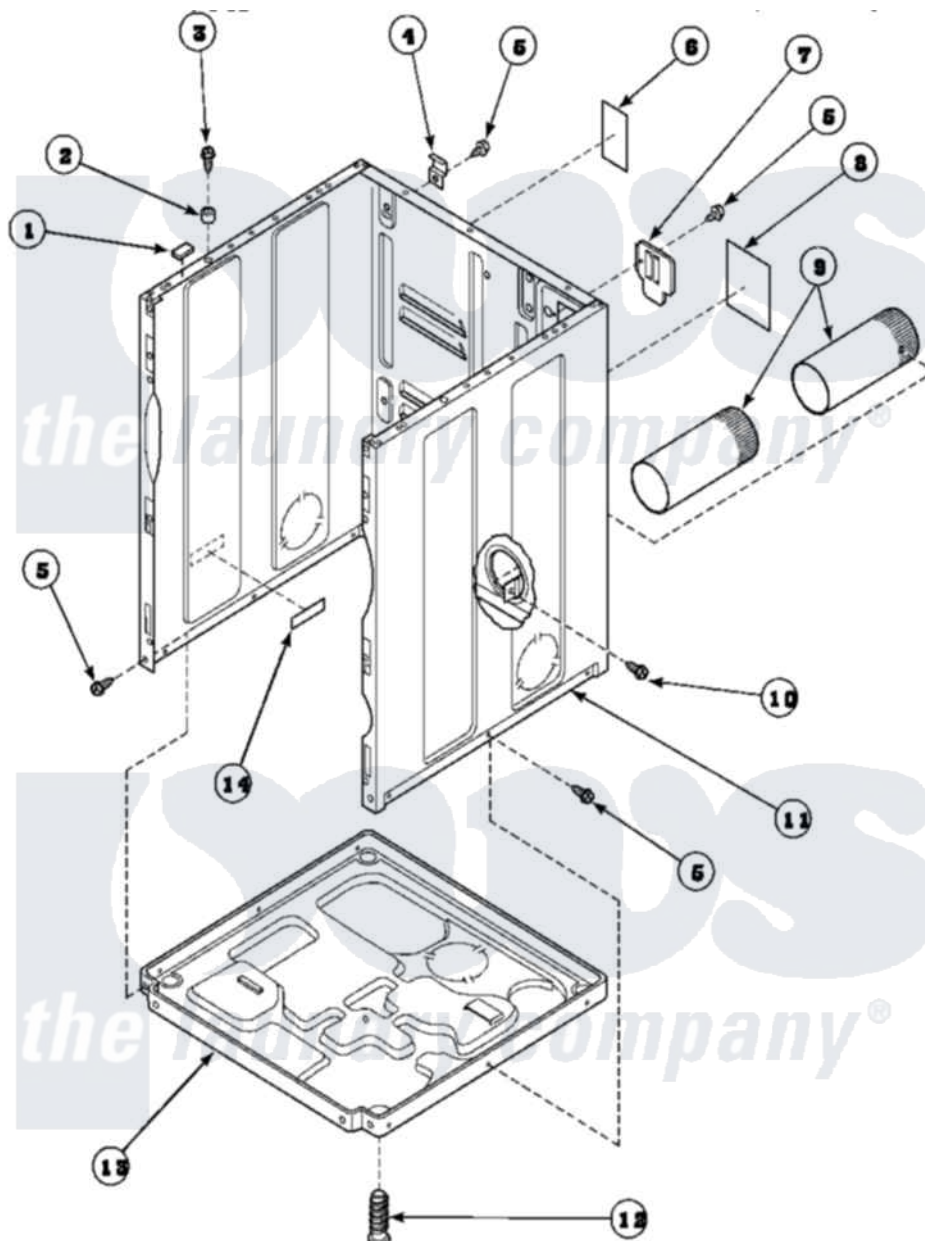

Amana AGM429L2 (BOM: PAGM429L2) 02 - CABINET, EXHAUST DUCT AND BASE

Amana Residential Amana AGM429L2 (BOM: PAGM429L2) Washer Parts Parts Diagram 02 - CABINET, EXHAUST DUCT AND BASE

[Click on the part number to view part](#)

Item	Original Part Number	Replaced By	Status	Part Description
1	Y56128			Pad, Bumper
2	56079	505187		Locator, Panel
3	32671	Y014874		Screw, Idler Arm And Sleeve
4	500003			Hinge, Top
5	33562	27001200		Screw
6	500670		Not Available	STICKER NG OR MIXED GA
7	500114	510903		Plate Access Panel
8	501289		Not Available	(ELECTRIC MODELS)
9	500064	505518		Duct, Exhaust
10	501668	503688		Screw, 10B-16 X .34 I
11	500001P		Not Available	(ADD LETTER BEFORE "P" IN PART
12	Y500101			Leg, Leveling
13	500070			Base, Dryer
14	61294		Not Available	(ELECTRIC MODELS)