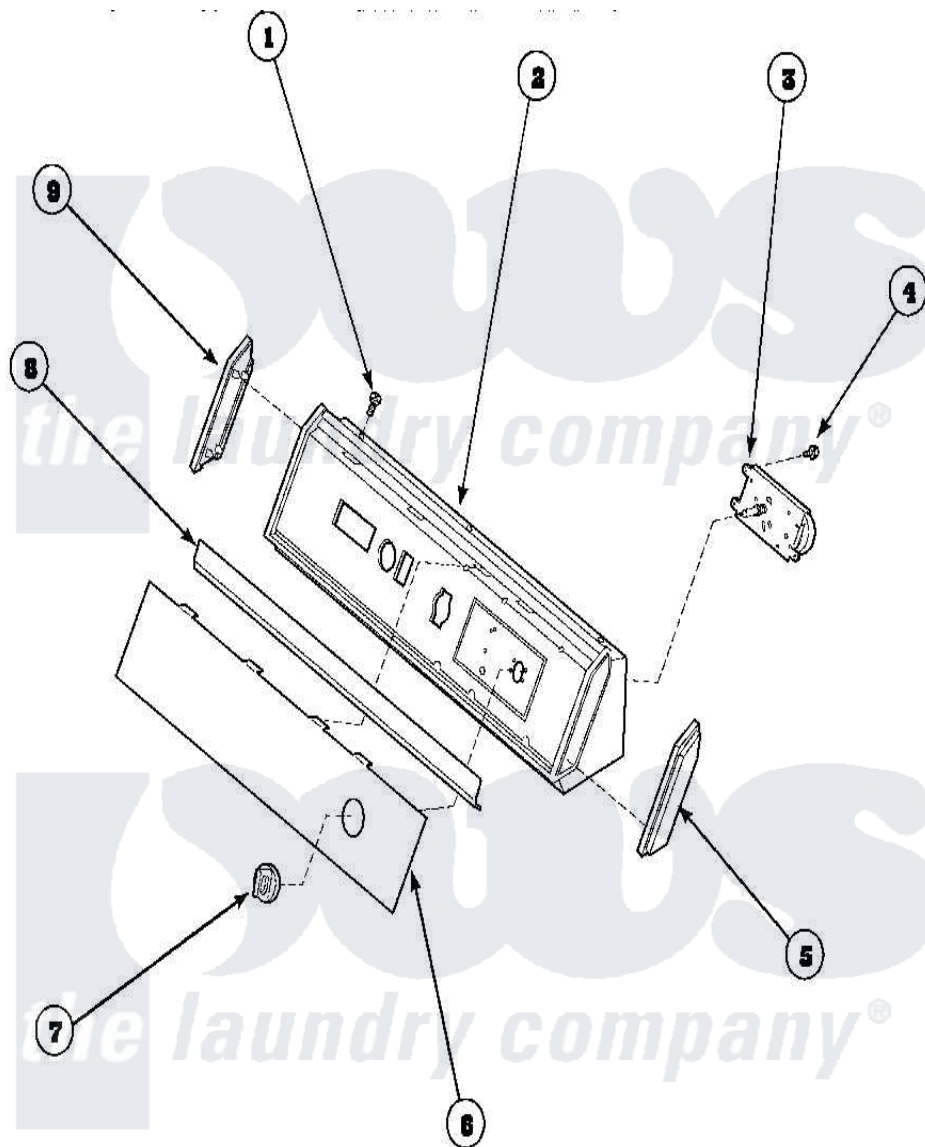

Amana AGM429L2 (BOM: PAGM429L2) 05 - GRAPHIC PANEL, CONTROL HOOD AND CONTROLS

Amana Residential Amana AGM429L2 (BOM: PAGM429L2) Washer Parts Parts Diagram 05 - GRAPHIC PANEL, CONTROL HOOD AND CONTROLS
 Click on the part number to view part

Item	Original Part Number	Replaced By	Status	Part Description
1	32993		Not Available	SCREW, No.8ABX3/4 POZIDRI
"	31752		Not Available	SCREW, No.8ABX3/4 POZIDRI
2	62745	660966		Switch-WL
"	59937		Not Available	ASSY, HOOD MTG
3	501881		Not Available	TIMER
4	501086	90767		Screw, 8A X 3/8 HeX Washer Head Tapping
5	31248			Cap, End-RH-Chrome
6	502202			Panel, Graphics Black
7	62234		Not Available	ASSY, TIMER KNOB & SKIRT WHITE
"	62176		Not Available	ASSY, TIMER KNOB & SKIR
8	61849R		Not Available	TRIM, CONT PNL TOP
9	31249		Not Available	CAP, END-L.H.-CHROME