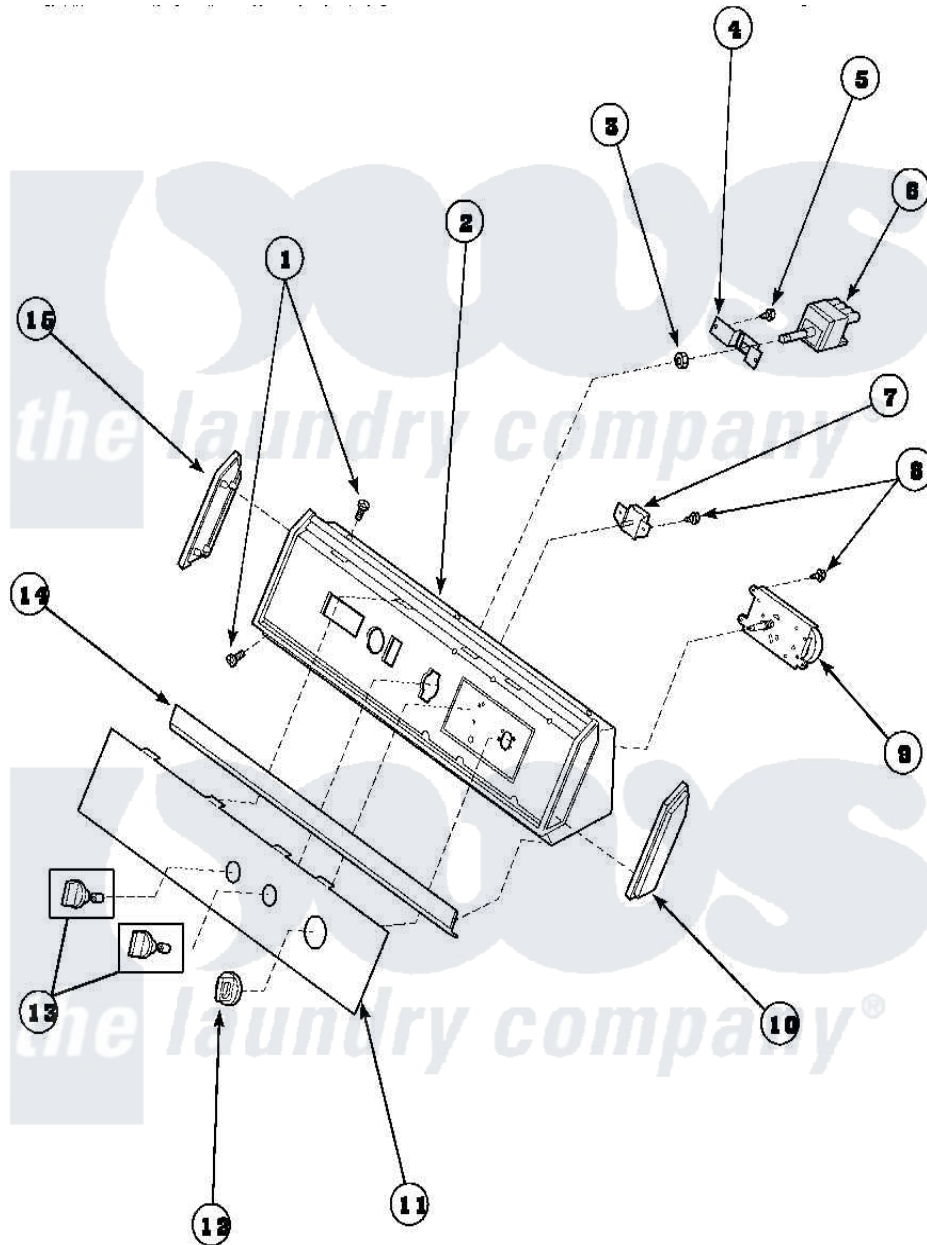

Amana AGM429L2 (BOM: PAGM429L2) 06 - GRAPHIC PANEL, CONTROL HOOD AND CONTROLS

Amana Residential Amana AGM429L2 (BOM: PAGM429L2) Washer Parts Parts Diagram 06 - GRAPHIC PANEL, CONTROL HOOD AND CONTROLS
 Click on the part number to view part

Item	Original Part Number	Replaced By	Status	Part Description
1	32993		Not Available	SCREW, No.8ABX3/4 POZIDRI
"	31752		Not Available	SCREW, No.8ABX3/4 POZIDRI
2	62745	660966		Switch-WL
"	59937		Not Available	ASSY, HOOD MTG
3	57584		Not Available	NUT
4	59704			Bracket, Switch Mount
5	31260			Screw, No.8 X 3/8 Ind H
6	Y61511		Not Available	SWITCH, FABRIC SELECTOR
7	500823			Signal, Rotary
8	501086	90767		Screw, 8A X 3/8 HeX Washer Head Tapping
9	502963			Timer, 3 Cycle
10	31248			Cap, End-RH-Chrome
11	502203		Not Available	PANEL, GRAPHICS GRAY