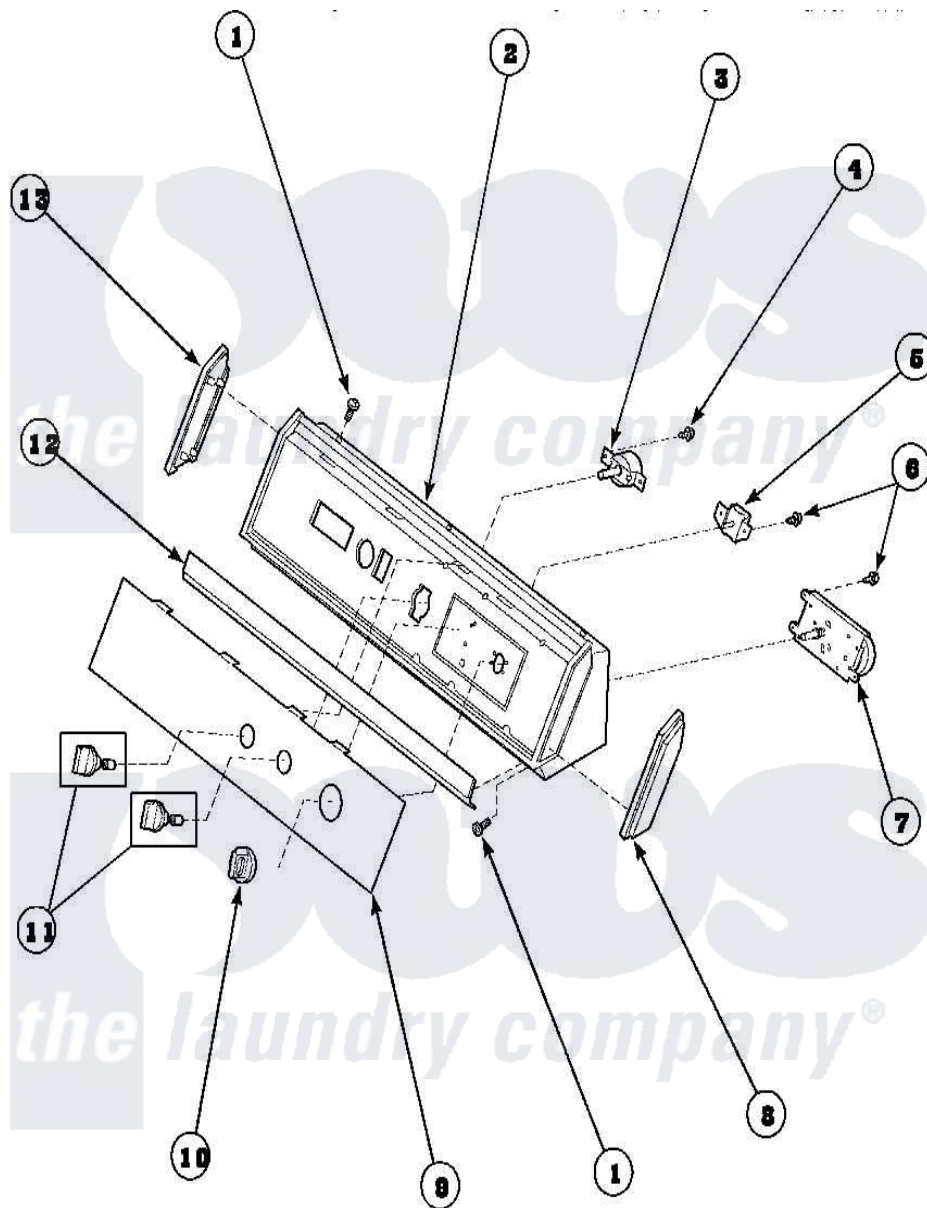

Amana AGM429L2 (BOM: PAGM429L2) 07 - GRAPHIC PANEL, CONTROL HOOD AND CONTROLS

Amana Residential Amana AGM429L2 (BOM: PAGM429L2) Washer Parts Parts Diagram 07 - GRAPHIC PANEL, CONTROL HOOD AND CONTROLS
Click on the part number to view part

Item	Original Part Number	Replaced By	Status	Part Description
1	32993		Not Available	SCREW, No.8ABX3/4 POZIDRI
"	31752		Not Available	SCREW, No.8ABX3/4 POZIDRI
2	62745	660966		Switch-WL
"	59937		Not Available	ASSY, HOOD MTG
3	62173			Switch, Temperature Select
4	31260			Screw, No.8 X 3/8 Ind H
5	500823			Signal, Rotary
6	501086	90767		Screw, 8A X 3/8 HeX Washer Head Tapping
7	502967	502967P		Timer 5 Cycle Package
8	31248			Cap, End-RH-Chrome
9	502200	154089501		Control Electrical
"	502445		Not Available	PANEL, GRAPHICS WHITE
10	62234		Not Available	ASSY, TIMER KNOB & SKIRT

10	02204	Not Available	WHITE
"	62176	Not Available	ASSY,TIMER KNOB & SKIR
11	33610		Assembly, Knob-Rotary-Black
"	33688	36701W	Knob
12	61849R	Not Available	TRIM, CONT PNL TOP
13	31249	Not Available	CAP,END-L.H.-CHROME