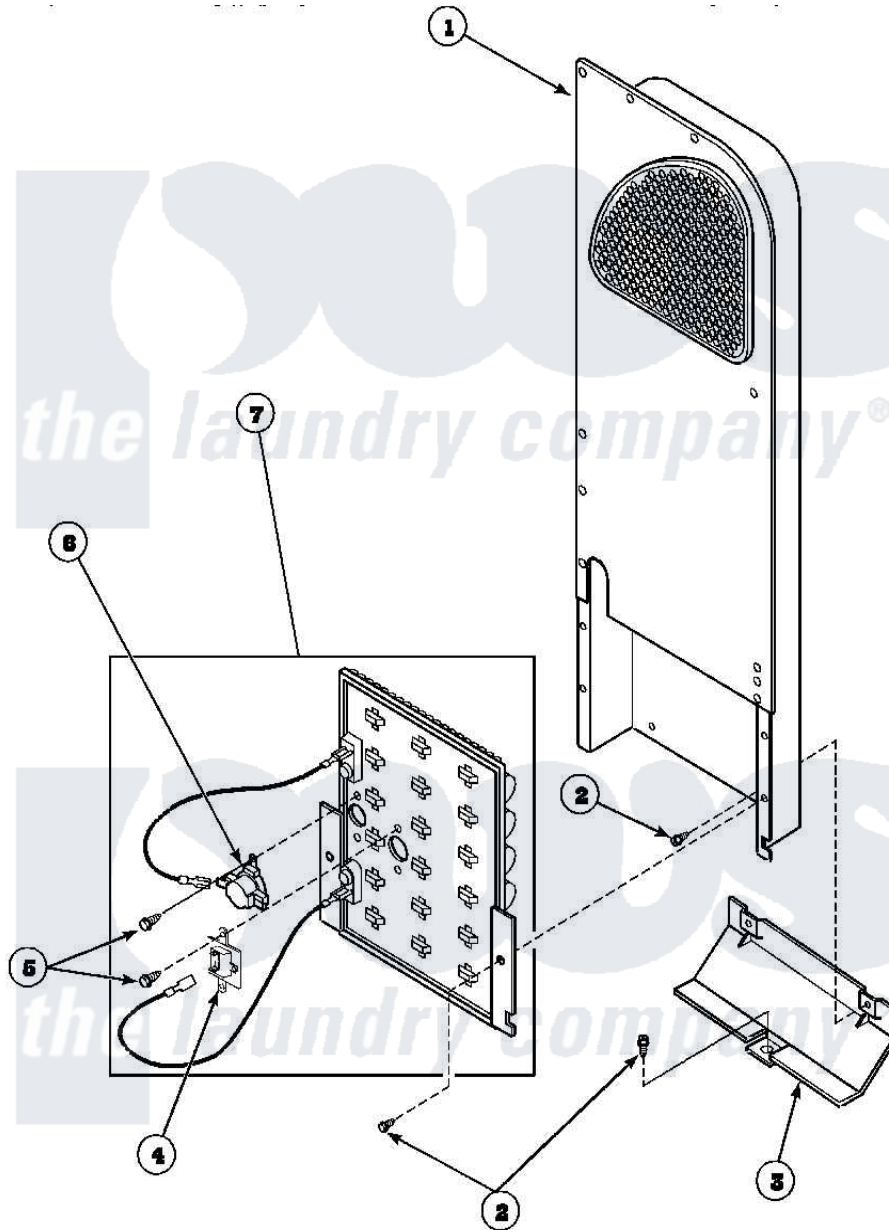

**Amana AGM429L2 (BOM: PAGM429L2) 08 - HEATER BOX ASSY
ORIGINALLY ON ELEC DRYER**

Amana Residential Amana AGM429L2 (BOM: PAGM429L2) Washer Parts Parts Diagram 08 - HEATER BOX ASSY ORIGINALLY ON ELEC DRYER
Click on the part number to view part

Item	Original Part Number	Replaced By	Status	Part Description
1	500179P	503605		Assembly, Heater Duct
2	501668	503688		Screw, 10B-16 X .34 I
3	60952		Not Available	SHIELD,HEAT DUCT
4	62600	40113801		Fuse, Thermal
5	23222	3177991		Screw
6	Y62641	W10116735		Thermistor-Fix
7	61928			Heater Assembly 208V
"	61927			Heater Assembly