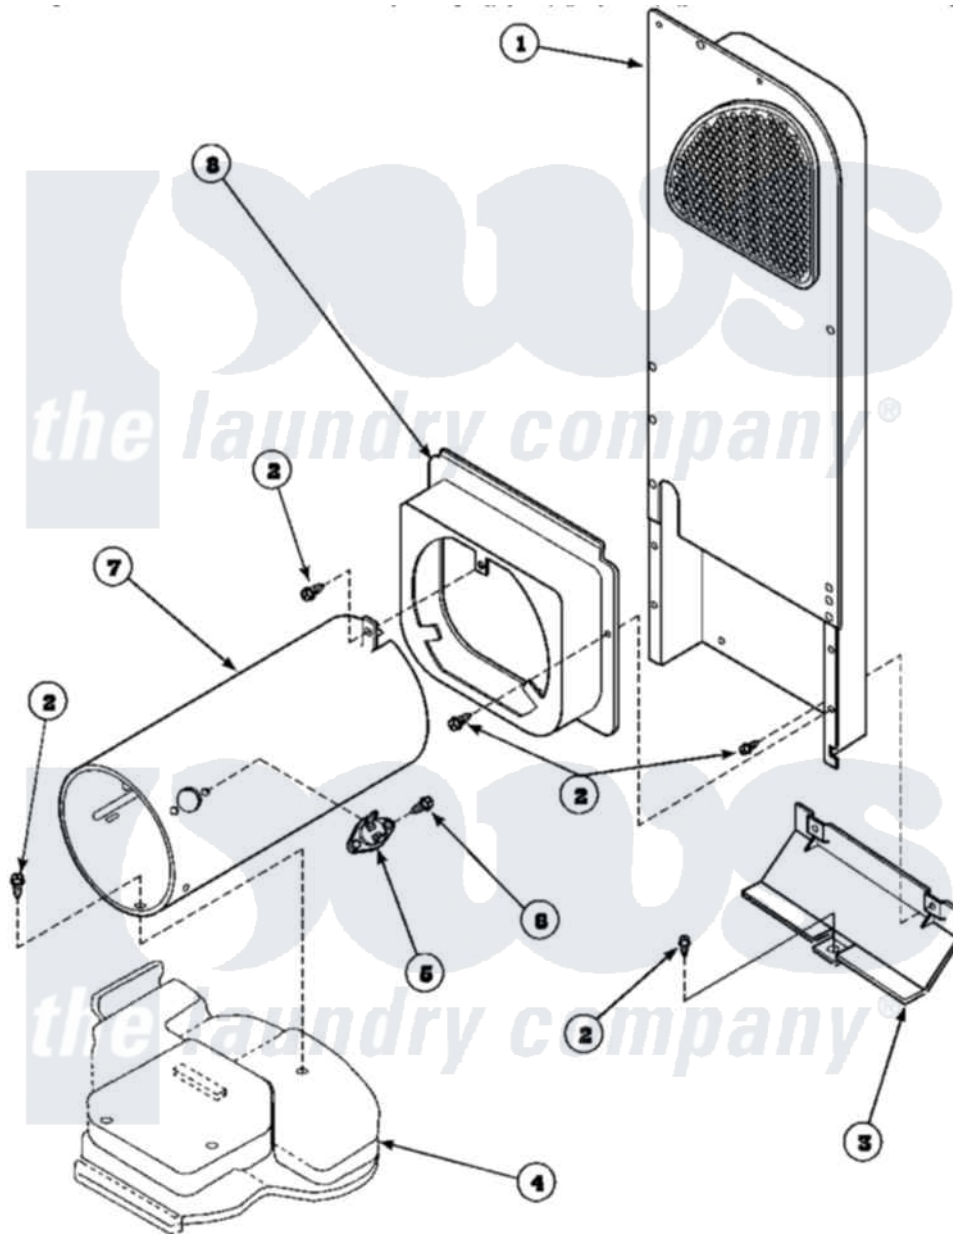

**Amana AGM429L2 (BOM: PAGM429L2) 09 - HEATER BOX ASSY
ORIGINALLY ON GAS DRYER**

Amana Residential Amana AGM429L2 (BOM: PAGM429L2) Washer Parts Parts Diagram 09 - HEATER BOX ASSY ORIGINALLY ON GAS DRYER
Click on the part number to view part

Item	Original Part Number	Replaced By	Status	Part Description
1	500179P	503605		Assembly, Heater Duct
2	501668	503688		Screw, 10B-16 X .34 I
3	60952		Not Available	SHIELD,HEAT DUCT
4	500070			Base, Dryer
5	Y61886			Thermostat, Limit-Blk
6	51782		Not Available	SCREW, 6B-20X5/16
7	61974		Not Available	BURNER HOUSING
8	500122	510101		Shroud Heat Duct