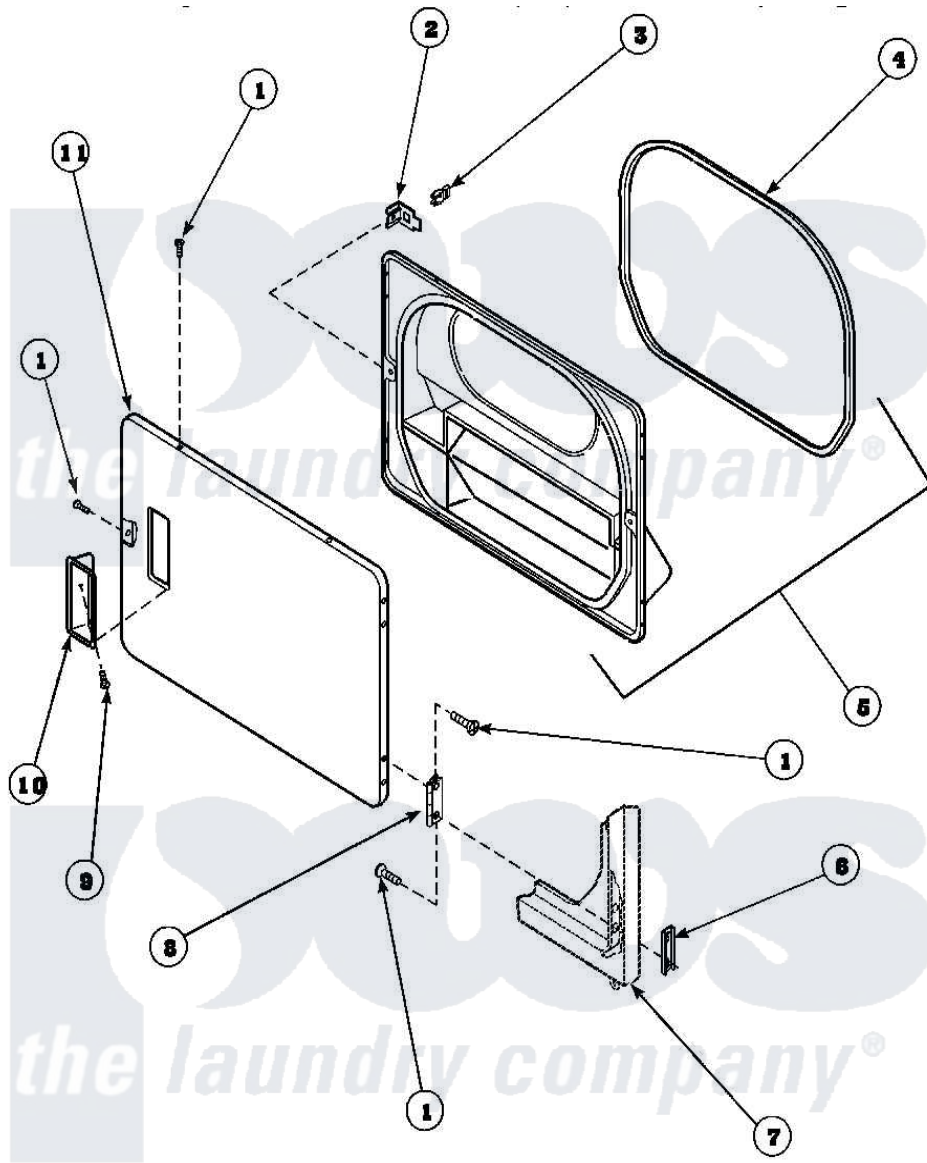

Amana AGM429L2 (BOM: PAGM429L2) 11 - LOADING DOOR

Amana [Residential Amana AGM429L2 \(BOM: PAGM429L2\) Washer Parts](#) Parts Diagram 11 - LOADING DOOR
 Click on the part number to view part

Item	Original Part Number	Replaced By	Status	Part Description
1	500226			Screw, 8b-16 x 5/8 Tap
2	500223	40116201		Bracket, Door Strike
3	500039	510181		Strike Doormetal
4	500200		Not Available	SEAL, DOOR
5	500199		Not Available	ASSY, LINER & SEAL
6	500236			Clip, Door Hinge Mount
7	500033		Not Available	FRONT PANEL
8	500041	Y503676		Hinge, Door And Top
9	500297	8281236		Screw
10	500042		Not Available	DOOR PULL
11	500040			Outer Door Panel
NI	500035		Not Available	COMPLETE LOADING DOOR ASSEMBLY