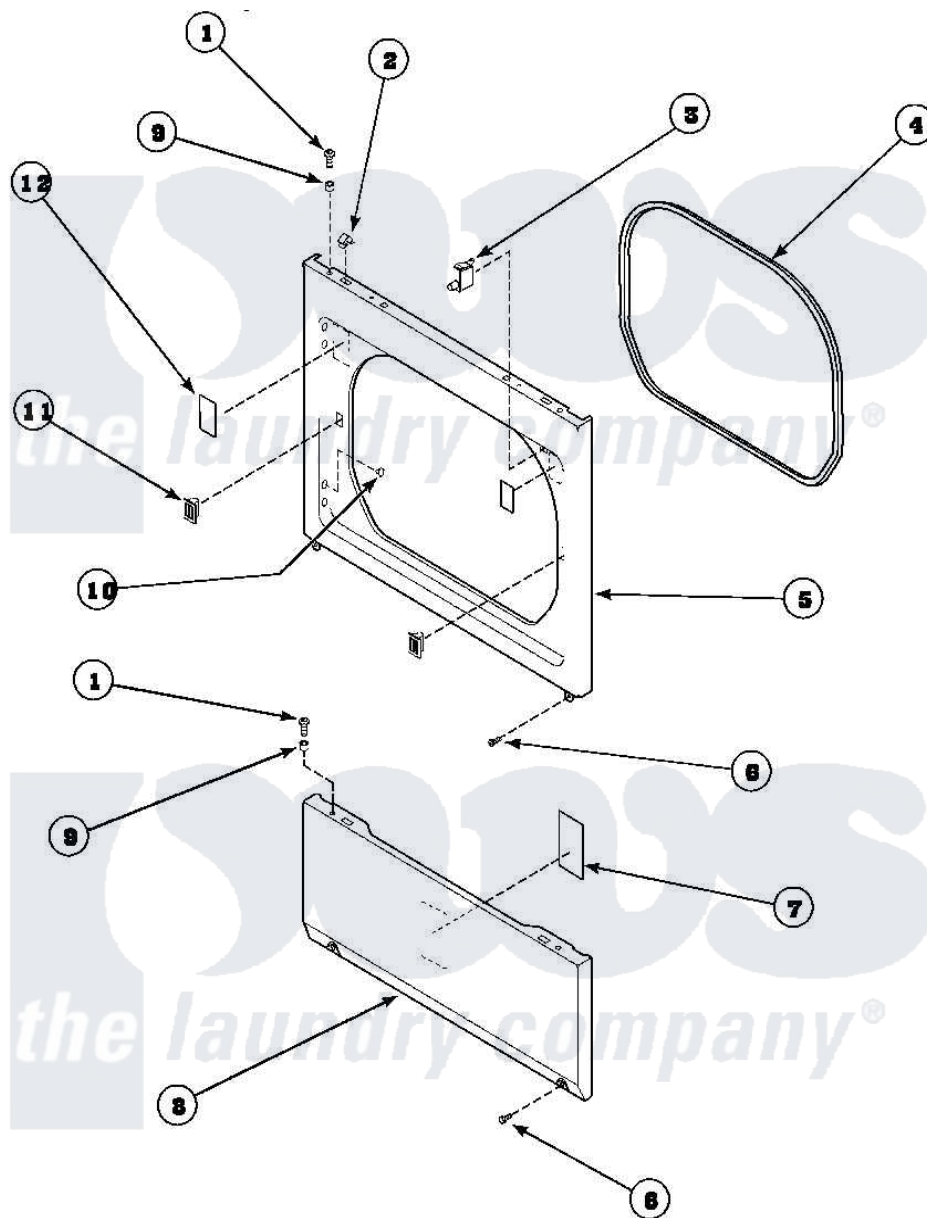

# Amana AGM429L2 (BOM: PAGM429L2) 12 - LOWER ACCESS PANEL, FRONT PANEL AND SEAL

Amana Residential Amana AGM429L2 (BOM: PAGM429L2) Washer Parts Parts Diagram 12 - LOWER ACCESS PANEL, FRONT PANEL AND SEAL  
 Click on the part number to view part

Item	Original Part Number	Replaced By	Status	Part Description
1	32671	<a href="#">Y014874</a>		Screw, Idler Arm And Sleeve
2	28835	<a href="#">22001650</a>		Fastener, Spring
3	Y62872	<a href="#">W10169313</a>		Switch-Dor
4	<a href="#">500034</a>			Seal, Front Panel
5	500033		Not Available	FRONT PANEL
6	33562	<a href="#">27001200</a>		Screw
7	500670		Not Available	STICKER NG OR MIXED GA
8	500044		Not Available	LOWER ACCESS PANEL
9	56079	<a href="#">505187</a>		Locator, Panel
10	500227	<a href="#">505295</a>		Screw, No.8ab-16 x 3/4 PH
11	54660	<a href="#">LA-1003</a>		Door Catch Kit
12	500281		Not Available	STICKER