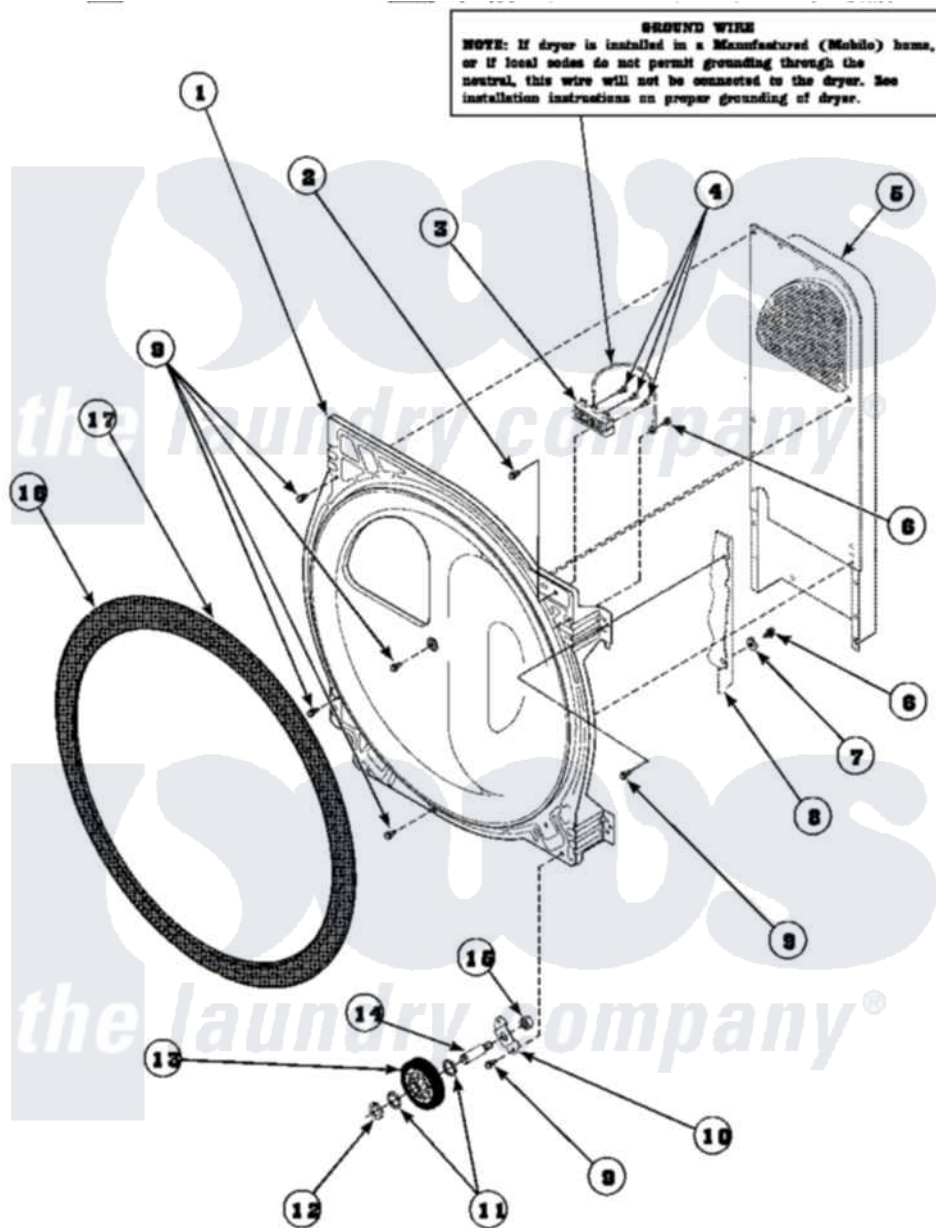

Amana AGM429L2 (BOM: PAGM429L2) 16 - REAR BLKHD/FELT SEAL/CYL ROLLER & TERM

Amana Residential Amana AGM429L2 (BOM: PAGM429L2) Washer Parts Parts Diagram 16 - REAR BLKHD/FELT SEAL/CYL ROLLER & TERM
 Click on the part number to view part

Item	Original Part Number	Replaced By	Status	Part Description
1	5002614W		Not Available	REAR BULKHEAD
2	501285			Screw, No.12 X 9/16-Pla
3	61923P	61923		Block, Terminal
4	Y61199	3400094		Screw, 10-32 X 3/8
5	500179P	503605		Assembly, Heater Duct
6	20530			Screw, 10-24 x 3/8 Hex
7	51474		Not Available	WASHER, 13/64IDX1/2ODX.
8	500001P		Not Available	(ADD LETTER BEFORE "P" IN PART
9	501668	503688		Screw, 10B-16 X .34 I
10	500062	40113601		Assembly, Roller Brkt
11	52549			Washer, 501 ID X3/4 Odx
12	23748			Ring, Retaining
13	500214P	37001042		Assembly, Cylinder Roller
14	56461			Shaft

15	56156	358160	Nut
16	501801	37001132	Seal, Cylinder
17	22506P	511637P	Adh Dow 737 Clr 3 Oz Tube