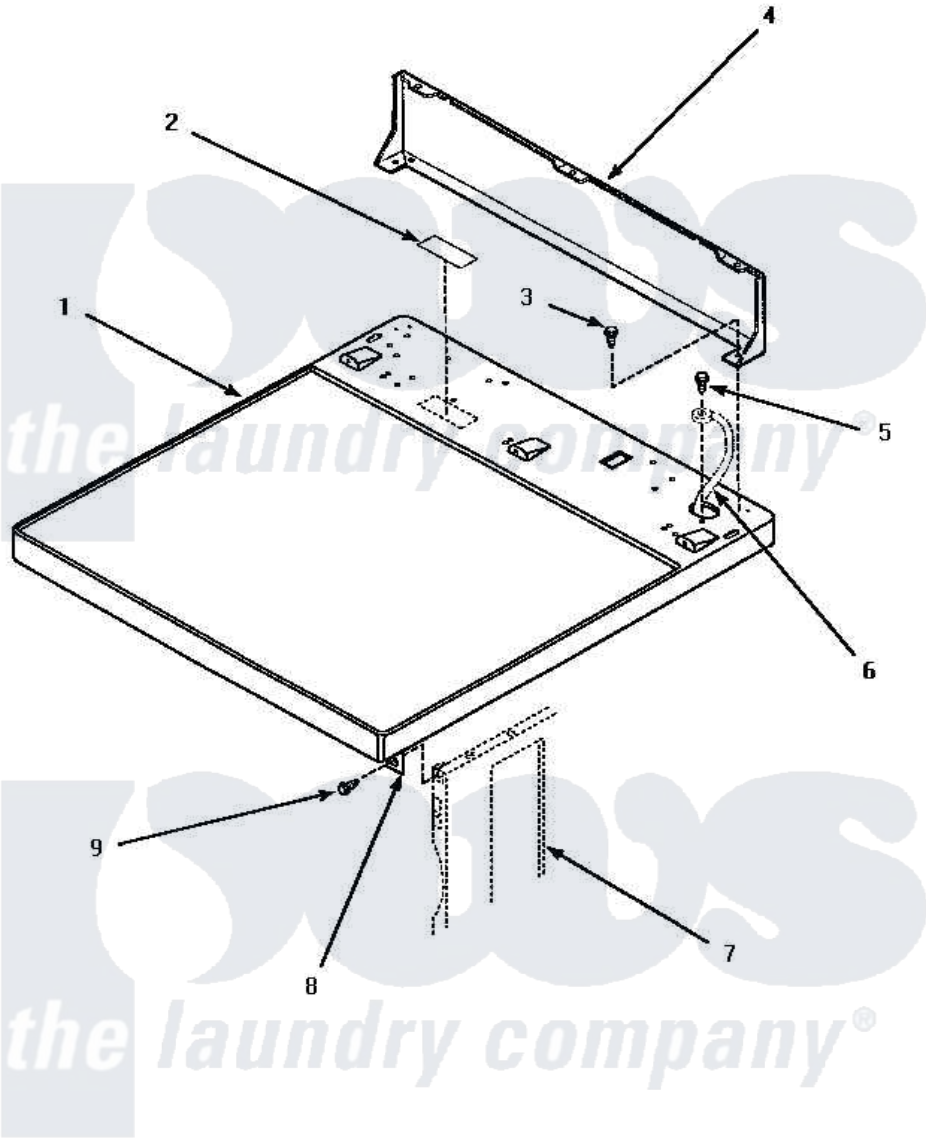

Amana AGM429W 02 - CABINET TOP & CONTROL HOOD REAR PANEL

CABINET TOP AND CONTROL HOOD REAR PANEL

Amana [Residential Amana AGM429W Dryer Parts](#) Parts Diagram 02 - CABINET TOP & CONTROL HOOD REAR PANEL

[Click on the part number to view part](#)

Item	Original Part Number	Replaced By	Status	Part Description
1	500085WP	37001027		Panel, Top
"	500085HP		Not Available	PANEL, TOP-HOME
"	500085LP	510029LP		Kit Top Panel W/Hwdomestic
2	24903		Not Available	STICKER, DISCONNECT POW
3	501086	90767		Screw, 8A X 3/8 HeX Washer Head Tapping
4	500343		Not Available	PANEL, BACK(HOME HOOD)
5	20530			Screw, 10-24 x 3/8 Hex
6	Y00000000		Not Available	SEE NOTE GROUND WIRE FROM REAR BULKHEAD, GREEN
7	Y00000000		Not Available	SEE NOTE CABINET
8	500084	40130801		Bracket, Top Mount
9	33562	27001200		Screw