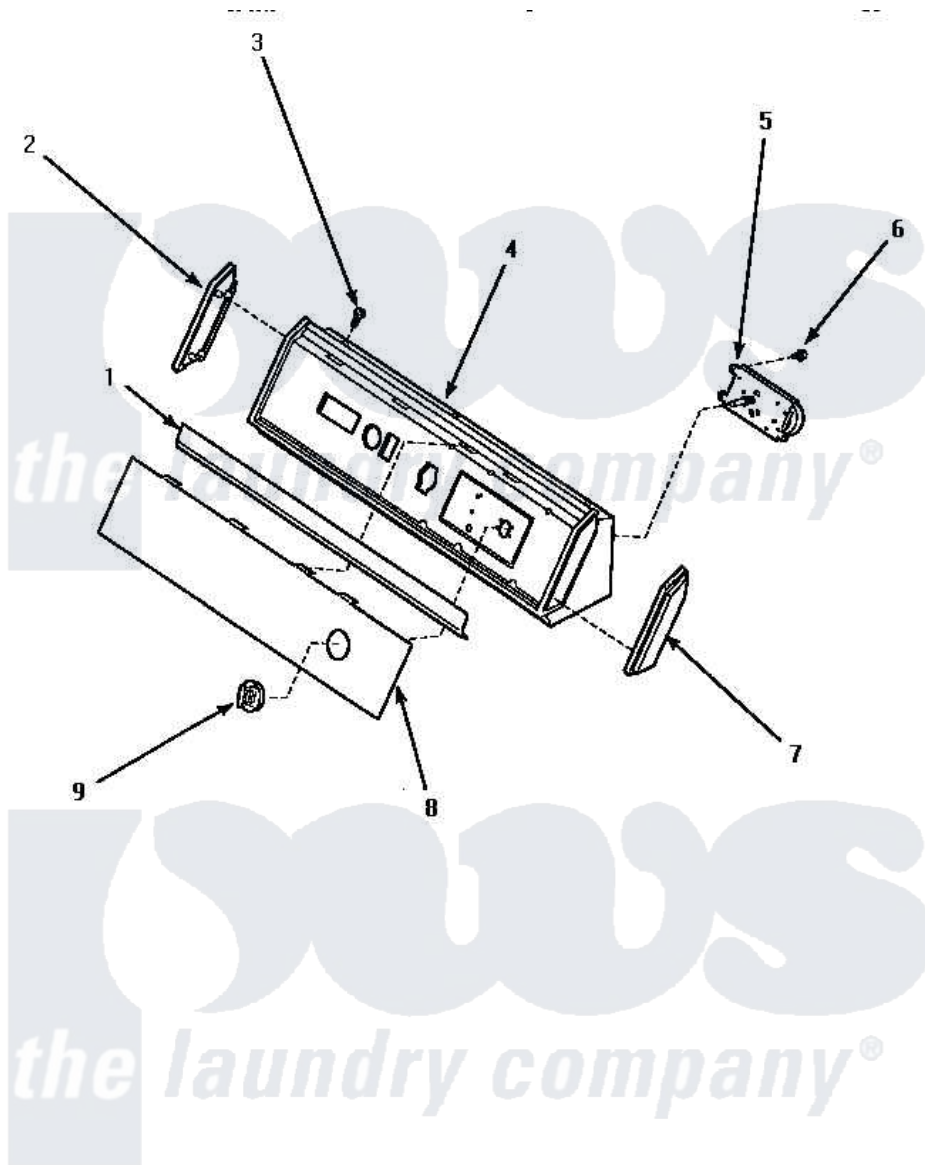

# Amana AGM429W 06 - GRAPHIC PANEL, CONTROL HOOD & CONTROLS

## GRAPHIC PANEL, CONTROL HOOD AND CONTROLS

Amana [Residential Amana AGM429W Dryer Parts](#) Parts Diagram 06 - GRAPHIC PANEL, CONTROL HOOD & CONTROLS

[Click on the part number to view part](#)

Item	Original Part Number	Replaced By	Status	Part Description
"	NOTE:		Not Available	WE USE DIFFERENT TIMER VENDORS. ALTHOUGH THE TIMERS DIFFER IN APPEARANCE, THEY ARE COMPLETELY INTERCHANGEABLE WHEN IDENTIFIED BY THE SAME PART NUMBER.
1	61849R		Not Available	TRIM, CONT PNL TOP
2	31249		Not Available	CAP, END-L.H.-CHROME
3	31752		Not Available	SCREW, No.8ABX3/4 POZIDRI
4	59937		Not Available	ASSY, HOOD MTG
5	501881		Not Available	TIMER
6	501086	<a href="#">90767</a>		Screw, 8A X 3/8 HeX Washer Head Tapping
7	<a href="#">31248</a>			Cap, End-RH-Chrome
8	502125		Not Available	PANEL, GRAPHIC-WARDS
9	62176		Not Available	ASSY, TIMER KNOB & SKIR