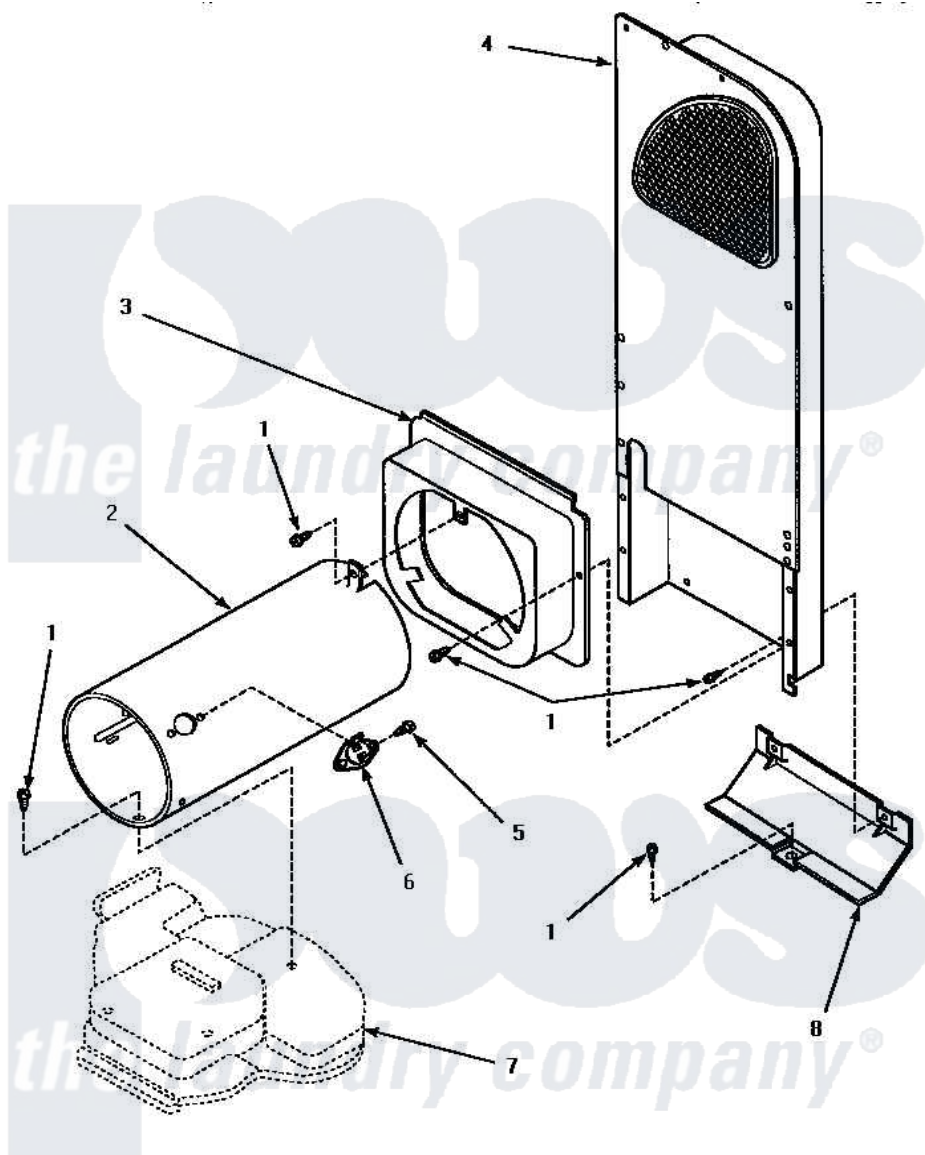

Amana AGM429W 07 - HEATER BOX ASSY (ORIGINAL)

HEATER BOX ASSEMBLY ORIGINALLY ON DRYER (Gas Model Dryers)

Amana [Residential Amana AGM429W Dryer Parts](#) Parts Diagram 07 - HEATER BOX ASSY (ORIGINAL)
Click on the part number to view part

Item	Original Part Number	Replaced By	Status	Part Description
1	501668	503688		Screw, 10B-16 X .34 I
2	61974		Not Available	BURNER HOUSING
3	500122	510101		Shroud Heat Duct
4	Y00000000		Not Available	SEE NOTE HEATER BOX ASSEMBLY
5	51782		Not Available	SCREW, 6B-20X5/16
6	Y61886			Thermostat, Limit-Blk
7	Y00000000		Not Available	SEE NOTE BASE
8	60952		Not Available	SHIELD,HEAT DUCT