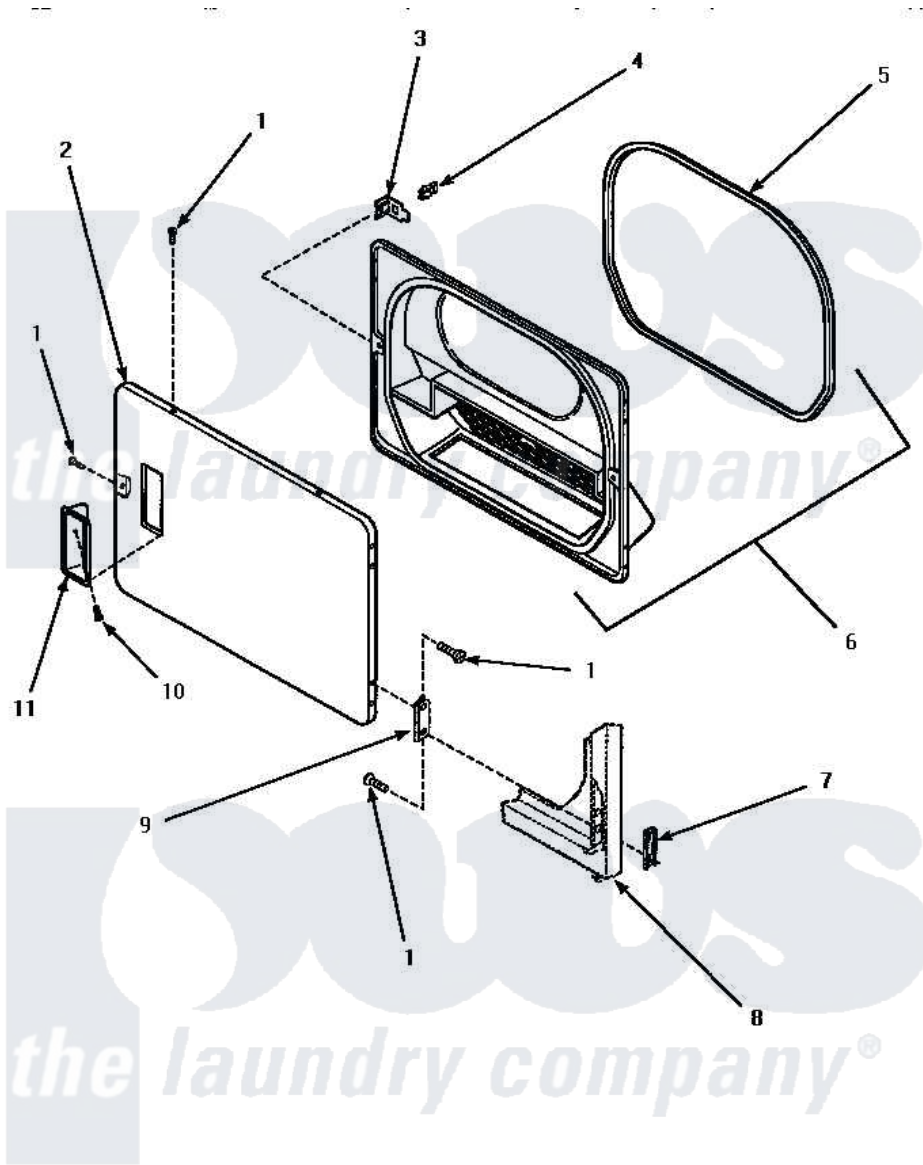

Amana AGM429W 09 - LOADING DOOR

LOADING DOOR

Amana [Residential Amana AGM429W Dryer Parts](#) Parts Diagram 09 - LOADING DOOR

[Click on the part number to view part](#)

Item	Original Part Number	Replaced By	Status	Part Description
1	500226			Screw, 8b-16 x 5/8 Tap
2	500040L			Assembly, Door-Home
"	500040H		Not Available	ASSY, DOOR-HOME
"	500040W			Assembly, Door-Home
3	500223	40116201		Bracket, Door Strike
4	500039	510181		Strike Doormetal
5	500200		Not Available	SEAL,DOOR
6	500199		Not Available	ASSY,LINER & SEAL
7	500236			Clip, Door Hinge Mount
8	Y00000000		Not Available	SEE NOTE FRONT PANEL
9	500041	Y503676		Hinge, Door And Top
10	500297	8281236		Screw
11	500042L		Not Available	PULL,DOOR
"	500042H		Not Available	PULL,DOOR
"	500042W		Not Available	PULL,DOOR
NI	500035L		Not Available	ASSY,DOOR-HOME