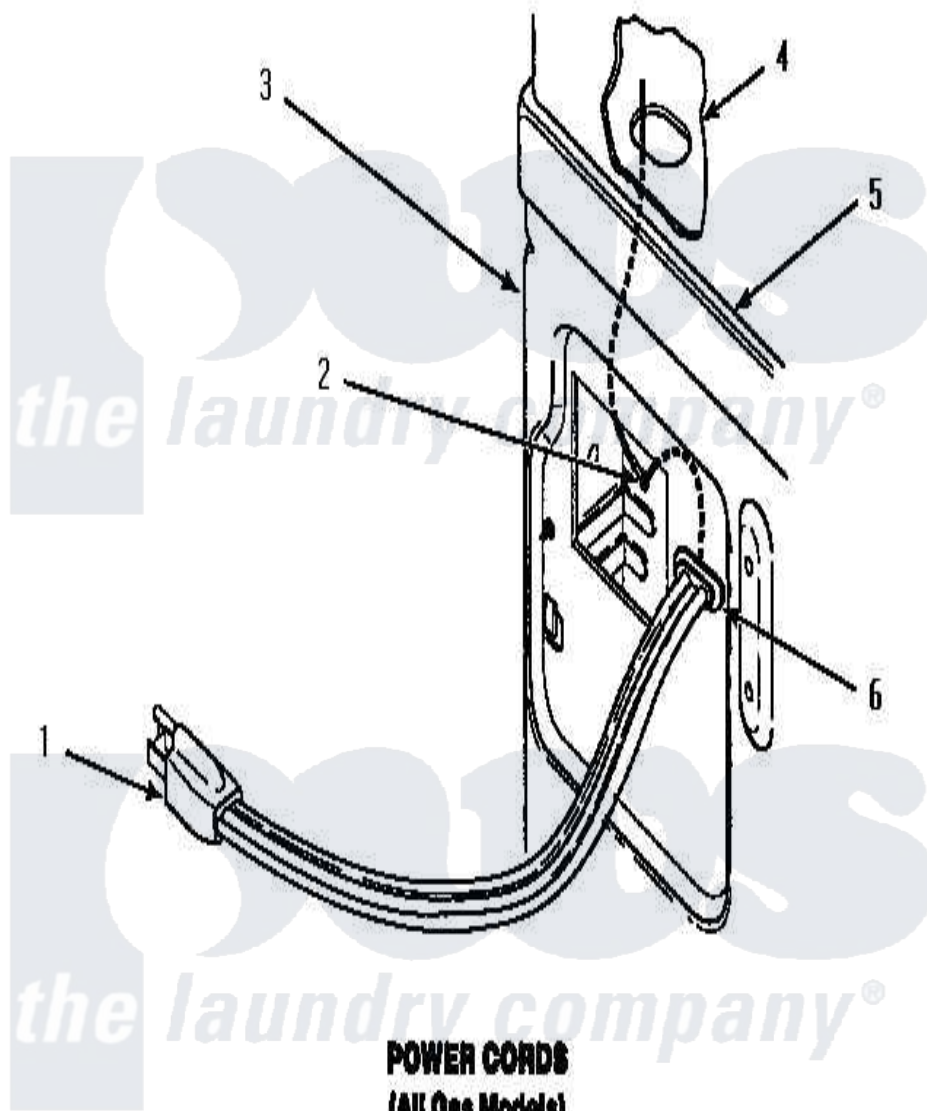

Amana AGM429W 13 - POWER CORD

Amana [Residential Amana AGM429W Dryer Parts](#) Parts Diagram 13 - POWER CORD
Click on the part number to view part

Item	Original Part Number	Replaced By	Status	Part Description
1	Y56222	27001142		Cord, Power
2	20530			Screw, 10-24 x 3/8 Hex
3	Y00000000		Not Available	SEE NOTE CABINET
4	Y00000000		Not Available	SEE NOTE CONTROL HOOD REAR PANEL
5	Y00000000		Not Available	SEE NOTE CABINET TOP
6	21903	211881		Grommet, Cord Part Not Used-Gas Models Only