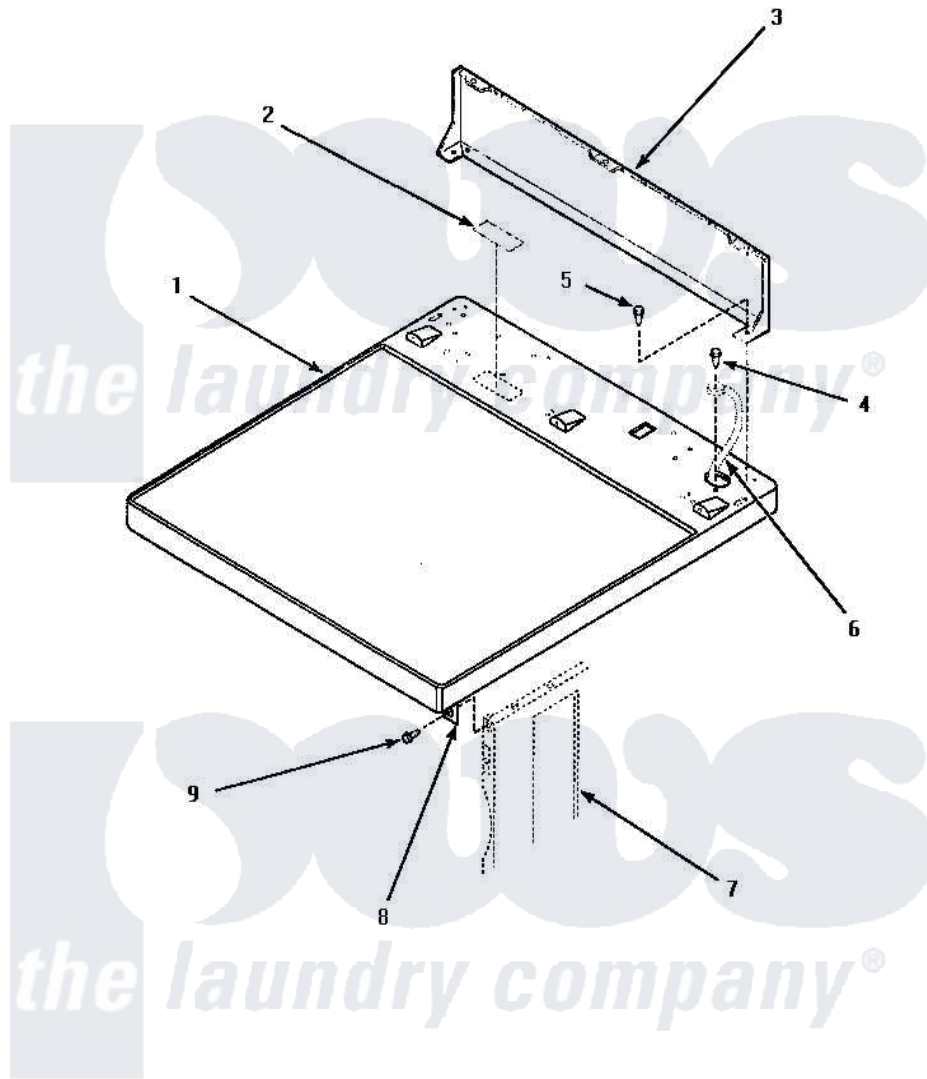

# Amana AGM429W2 02 - CABINET TOP & CONTROL HOOD REAR PANEL

## CABINET TOP AND CONTROL HOOD REAR PANEL

Amana [Residential Amana AGM429W2 Dryer Parts](#) Parts Diagram 02 - CABINET TOP & CONTROL HOOD REAR PANEL

[Click on the part number to view part](#)

Item	Original Part Number	Replaced By	Status	Part Description
1	500085WP	<a href="#">37001027</a>		Panel, Top
"	500085LP	<a href="#">510029LP</a>		Kit Top Panel W/Hdw domestic
2	24903		Not Available	STICKER, DISCONNECT POW
3	500343		Not Available	PANEL, BACK (HOME HOOD)
4	<a href="#">20530</a>			Screw, 10-24 x 3/8 Hex
5	501086	<a href="#">90767</a>		Screw, 8A X 3/8 HeX Washer Head Tapping
6	Y00000000		Not Available	SEE NOTE GROUND WIRE FROM REAR BULKHEAD, GREEN
7	Y00000000		Not Available	SEE NOTE CABINET -- (SEE CABINET PAGE)
8	500084	<a href="#">40130801</a>		Bracket, Top Mount
9	33562	<a href="#">27001200</a>		Screw