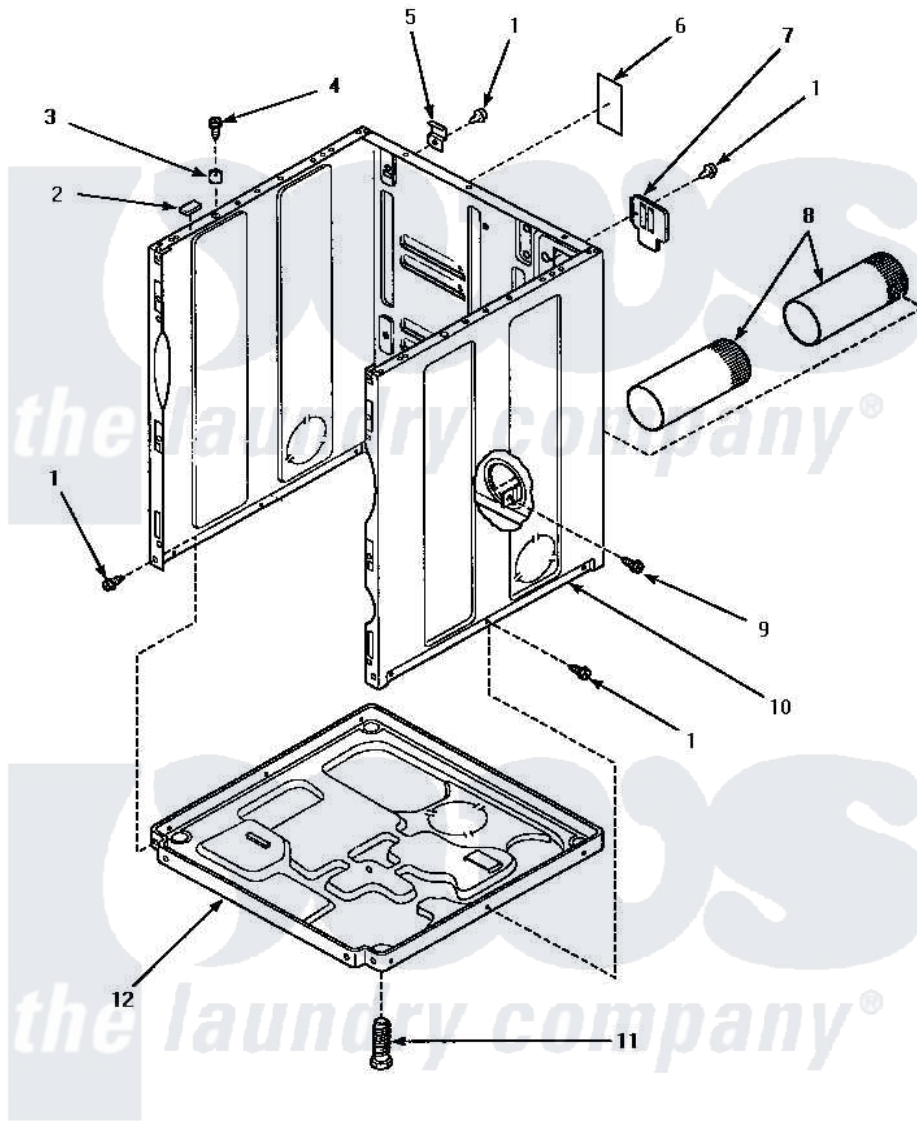

Amana AGM429W2 03 - CABINET, EXHAUST DUCT & BASE

CABINET, EXHAUST DUCT AND BASE

Amana [Residential Amana AGM429W2 Dryer Parts](#) Parts Diagram 03 - CABINET, EXHAUST DUCT & BASE
 Click on the part number to view part

Item	Original Part Number	Replaced By	Status	Part Description
1	33562	27001200		Screw
2	Y56128			Pad, Bumper
3	56079	505187		Locator, Panel
4	32671	Y014874		Screw, Idler Arm And Sleeve
5	500003			Hinge, Top
6	500670		Not Available	STICKER NG OR MIXED GA
7	500114	510903		Plate Access Panel
8	500064	505518		Duct, Exhaust
9	501668	503688		Screw, 10B-16 X .34 I
10	500001WP	37001284		Cabinet As Pack
"	500001LP	727P3L		Kit Dryer Panels
11	Y500101			Leg, Leveling
12	500070			Base, Dryer
NI	521P3			Kit, Flex Vent-Display
"	528P3			Directional Exhaust Kit