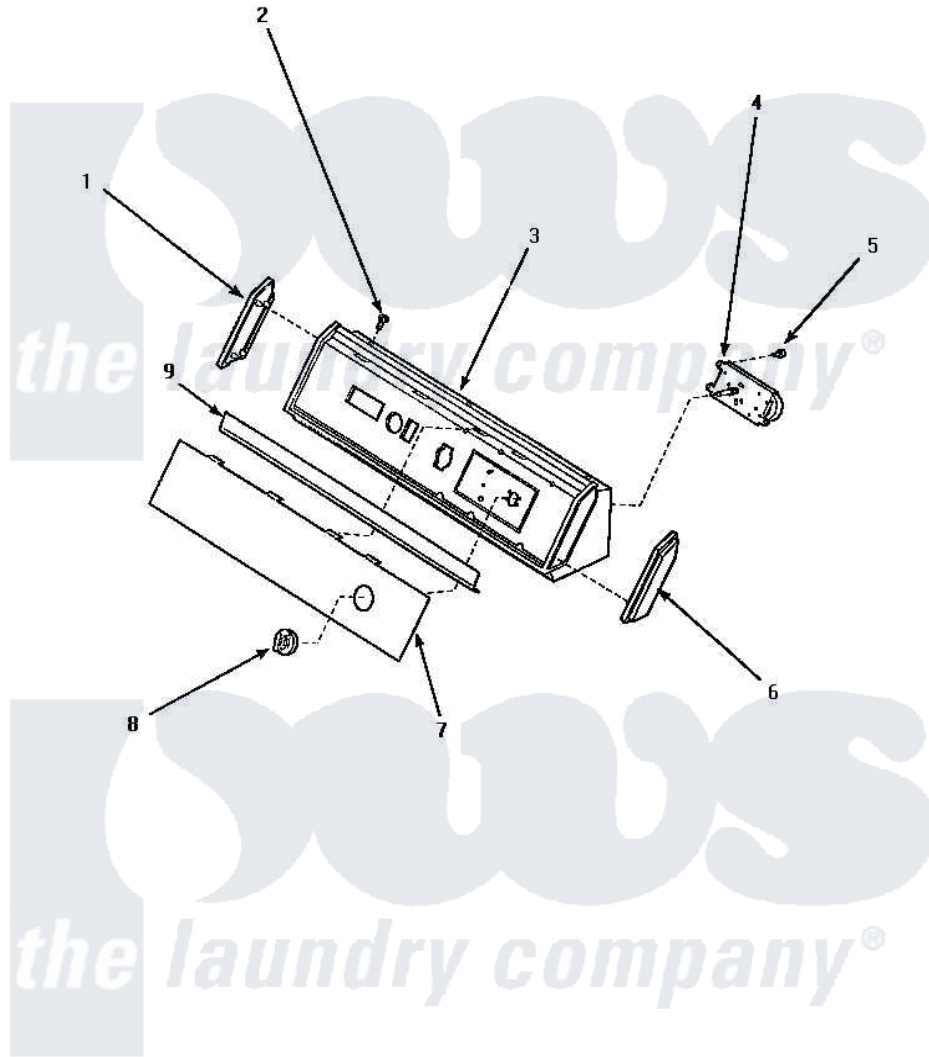

Amana AGM429W2 06 - GRAPHIC PANEL, CONTROL HOOD & CONTROLS

GRAPHIC PANEL, CONTROL HOOD AND CONTROLS
(Models AEM407*2, AGM409*2, AEM427*2 and AGM429*2)
 *Is the color designator, "L" indicates ALMOND color and "W" indicates WHITE color.

Amana [Residential Amana AGM429W2 Dryer Parts](#) Parts Diagram 06 - GRAPHIC PANEL, CONTROL HOOD & CONTROLS

[Click on the part number to view part](#)

Item	Original Part Number	Replaced By	Status	Part Description
"	NOTE:		Not Available	NOTE: (TIMERS USED ARE FROM DIFFERENT VENDORS. ALTHOUGH THEY DIFFER IN APPEARANCE, THEY ARE COMPLETELY INTERCHANGEABLE WHEN IDENTIFIED BY THE SAME PART NUMBER
1	31249		Not Available	CAP,END-L.H.-CHROME
2	31752		Not Available	SCREW,No.8ABX3/4 POZIDRI
3	62745	660966		Switch-WL
"	59937		Not Available	ASSY, HOOD MTG
4	501881		Not Available	TIMER
5	501086	90767		Screw, 8A X 3/8 HeX Washer Head Tapping
6	31248			Cap, End-RH-Chrome
7	502204		Not Available	PANEL, GRAPHICS GRAY

"	502202		Panel, Graphics Black
8	62234	Not Available	ASSY,TIMER KNOB & SKIRT WHITE
"	62176	Not Available	ASSY,TIMER KNOB & SKIR
9	61849R	Not Available	TRIM, CONT PNL TOP