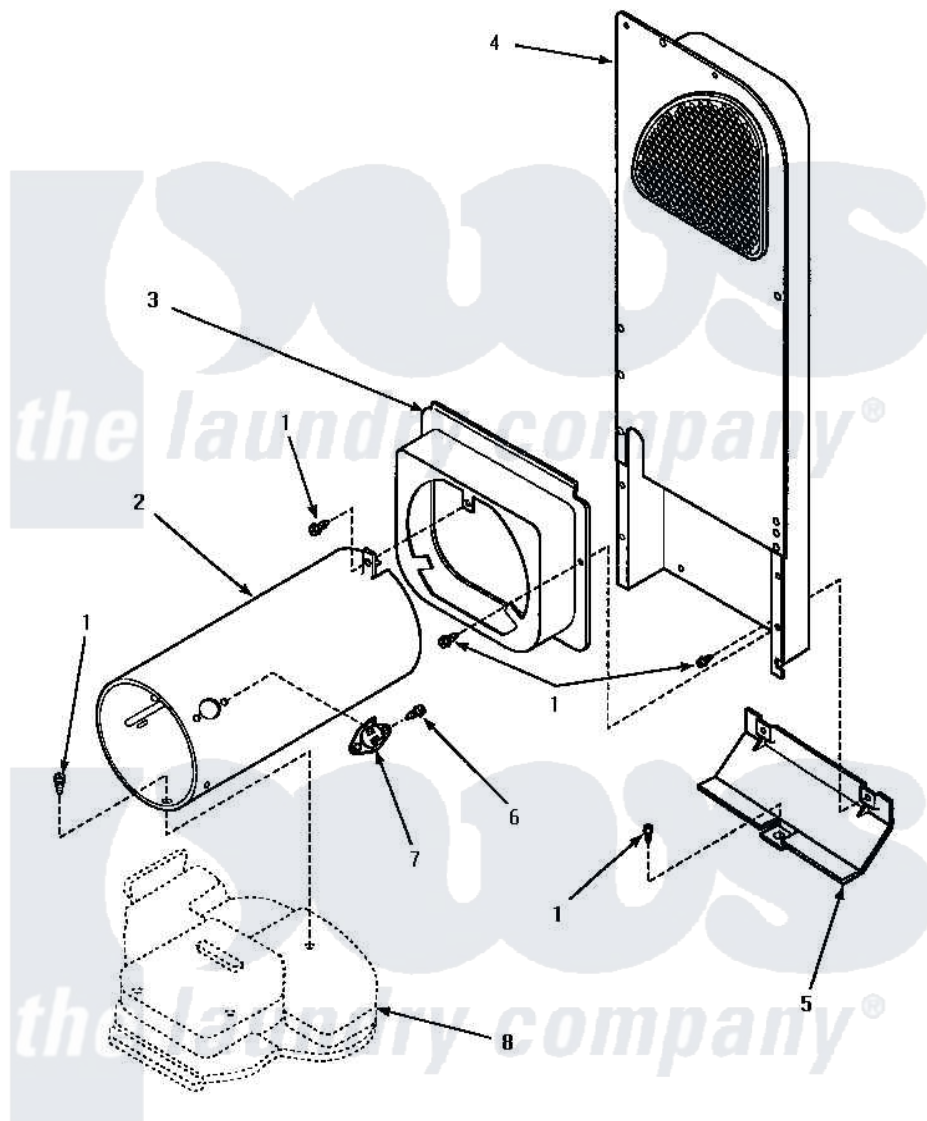

Amana AGM429W2 08 - HEATER BOX ASSY, ORIGINAL

HEATER BOX ASSEMBLY ORIGINALLY ON DRYER

Amana [Residential Amana AGM429W2 Dryer Parts](#) Parts Diagram 08 - HEATER BOX ASSY, ORIGINAL

[Click on the part number to view part](#)

Item	Original Part Number	Replaced By	Status	Part Description
1	501668	503688		Screw, 10B-16 X .34 I
2	61974		Not Available	BURNER HOUSING
3	500122	510101		Shroud Heat Duct
4	Y00000000		Not Available	SEE NOTE HEATER BOX ASSEMBLY -- (SEE HEATER BOX REPLACEMENT PAGE)
5	60952		Not Available	SHIELD,HEAT DUCT
6	51782		Not Available	SCREW, 6B-20X5/16
7	Y61886			Thermostat, Limit-Blk
8	Y00000000		Not Available	SEE NOTE BASE -- (SEE CABINET PAGE)