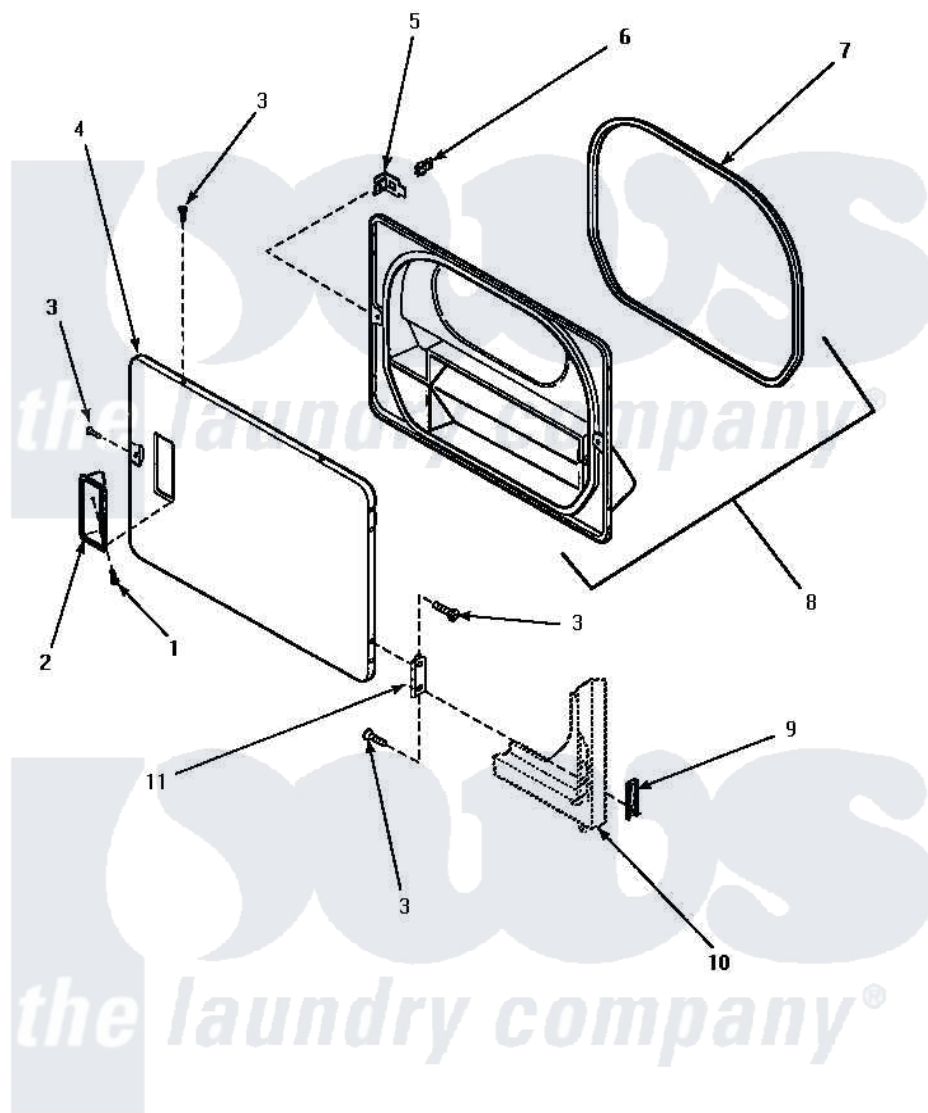

Amana AGM429W2 09 - LOADING DOOR

LOADING DOOR

Amana [Residential Amana AGM429W2 Dryer Parts](#) Parts Diagram 09 - LOADING DOOR

[Click on the part number to view part](#)

Item	Original Part Number	Replaced By	Status	Part Description
1	500297	8281236		Screw
2	500042W		Not Available	PULL,DOOR
"	500042L		Not Available	PULL,DOOR
3	500226			Screw, 8b-16 x 5/8 Tap
4	500040W			Assembly, Door-Home
"	500040L			Assembly, Door-Home
5	500223	40116201		Bracket, Door Strike
6	500039	510181		Strike Doormetal
7	500200		Not Available	SEAL,DOOR
8	500199		Not Available	ASSY,LINER & SEAL
9	500236			Clip, Door Hinge Mount
10	Y00000000		Not Available	SEE NOTE FRONT PANEL -- (SEE LOWER ACCESS PANEL PAGE)
11	500041	Y503676		Hinge, Door And Top
NI	500035L		Not Available	ASSY,DOOR-HOME
"	500035W		Not Available	ASSY,DOOR-HOME