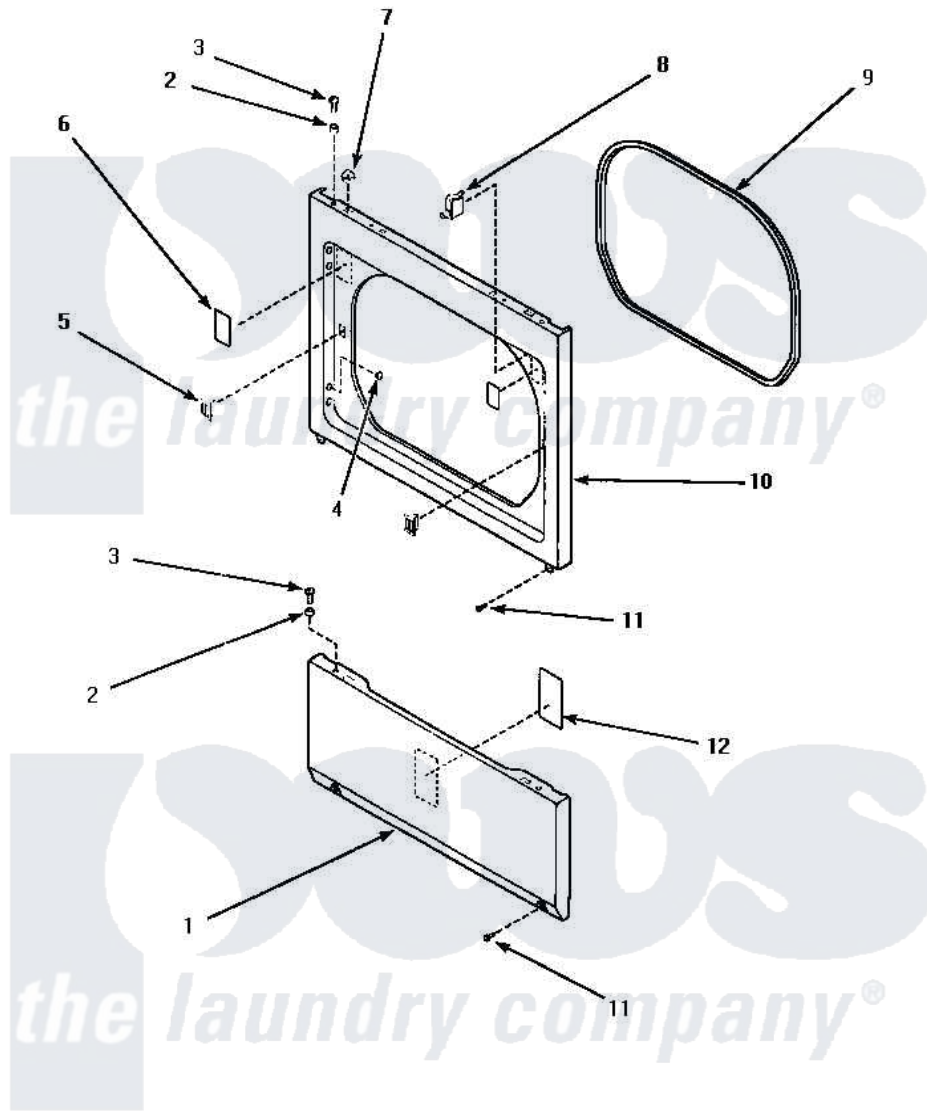

## LOWER ACCESS PANEL, FRONT PANEL AND SEAL

Amana [Residential Amana AGM429W2 Dryer Parts](#) Parts Diagram 10 - LOWER ACCESS PANEL, FRONT PANEL & SEAL

[Click on the part number to view part](#)

| Item | Original Part Number    | Replaced By                | Status        | Part Description            |
|------|-------------------------|----------------------------|---------------|-----------------------------|
| 1    | 500044W                 | <a href="#">40045301WP</a> |               | Panel, Access               |
| "    | 500044L                 |                            | Not Available | PANEL, ACCESS (ALMOND)      |
| 2    | 56079                   | <a href="#">505187</a>     |               | Locator, Panel              |
| 3    | 32671                   | <a href="#">Y014874</a>    |               | Screw, Idler Arm And Sleeve |
| 4    | 500227                  | <a href="#">505295</a>     |               | Screw, No.8ab-16 x 3/4 PH   |
| 5    | 54660                   | <a href="#">LA-1003</a>    |               | Door Catch Kit              |
| 6    | 500281                  |                            | Not Available | STICKER                     |
| 7    | 28835                   | <a href="#">22001650</a>   |               | Fastener, Spring            |
| 8    | Y62872                  | <a href="#">W10169313</a>  |               | Switch-Dor                  |
| 9    | <a href="#">500034</a>  |                            |               | Seal, Front Panel           |
| 10   | 500033W                 |                            | Not Available | PANEL, FRONT                |
| "    | <a href="#">500033L</a> |                            |               | Panel, Front                |
| 11   | 33562                   | <a href="#">27001200</a>   |               | Screw                       |
| 12   | 500670                  |                            | Not Available | STICKER NG OR MIXED GA      |